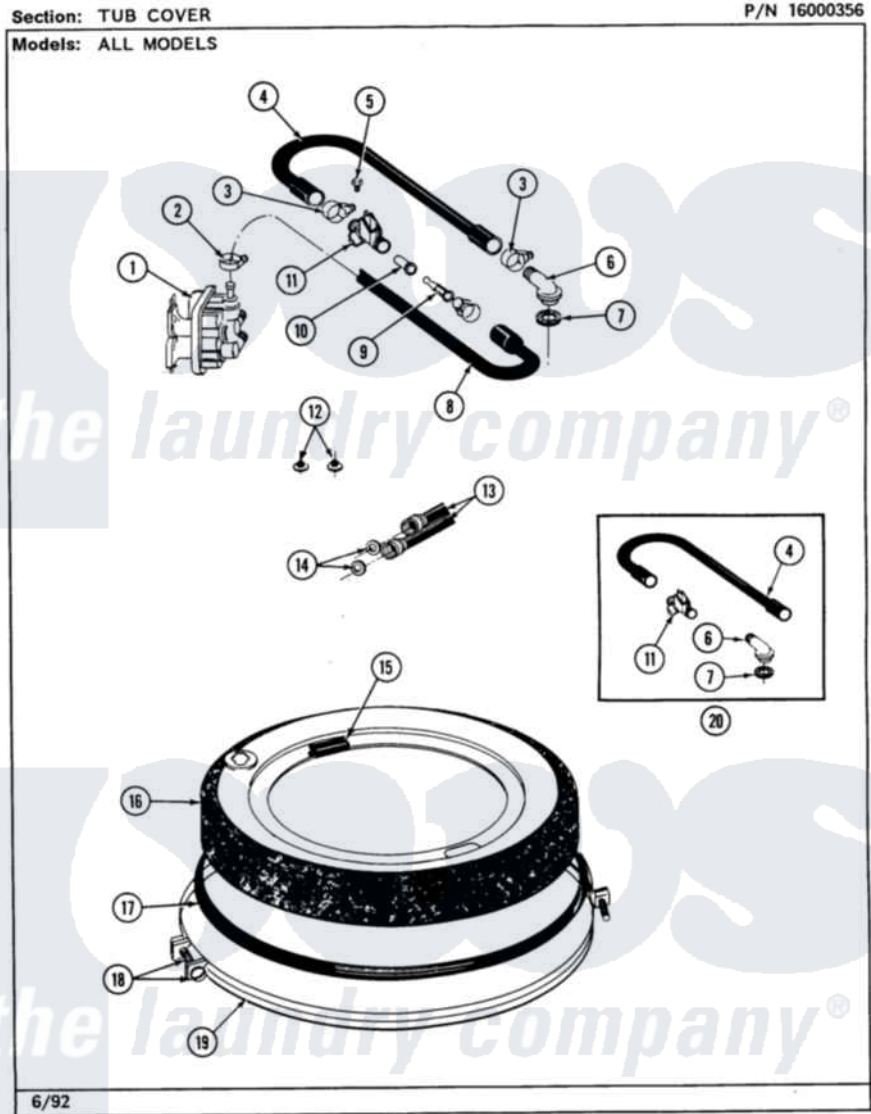

Maytag MAT23PCAAL 05 - TUB COVER

10

Maytag [Commercial Maytag MAT23PCAAL Washer Parts](#) Parts Diagram 05 - TUB COVER
Click on the part number to view part

Item	Original Part Number	Replaced By	Status	Part Description
001	205614	205613		Water Valve
002	201575			Clamp, Hose
003	202515	596669		Clamp, Manifold
004	Y215234			Hose, Injector Fill
005	312620			Screw, Sems
006	215235			Tube, Injector
007	215233			Seal For Injector Tube
008	213013			Hose, Injector
009	213015			Nozzle, Injector
010	213016	216201		Nozzle
011	215447			Sleeve For Injector
012	200961	12001413		Strainer And Washer Kit
013	205828	202860		Inlet Hose Assembly
014	Y013783			Washer, Inlet Hose
015	215232			Bumper, Unbalance
016	206380		Not Available	COVER, TUB

017

[211232](#)

Seal, Tub Cover

018

[205529](#)

Nut And Bolt Kit For Tub Clam

019

[200846](#)

Clamp - Tub Cover

020

206683

[206680](#)

Water Injector Assembly