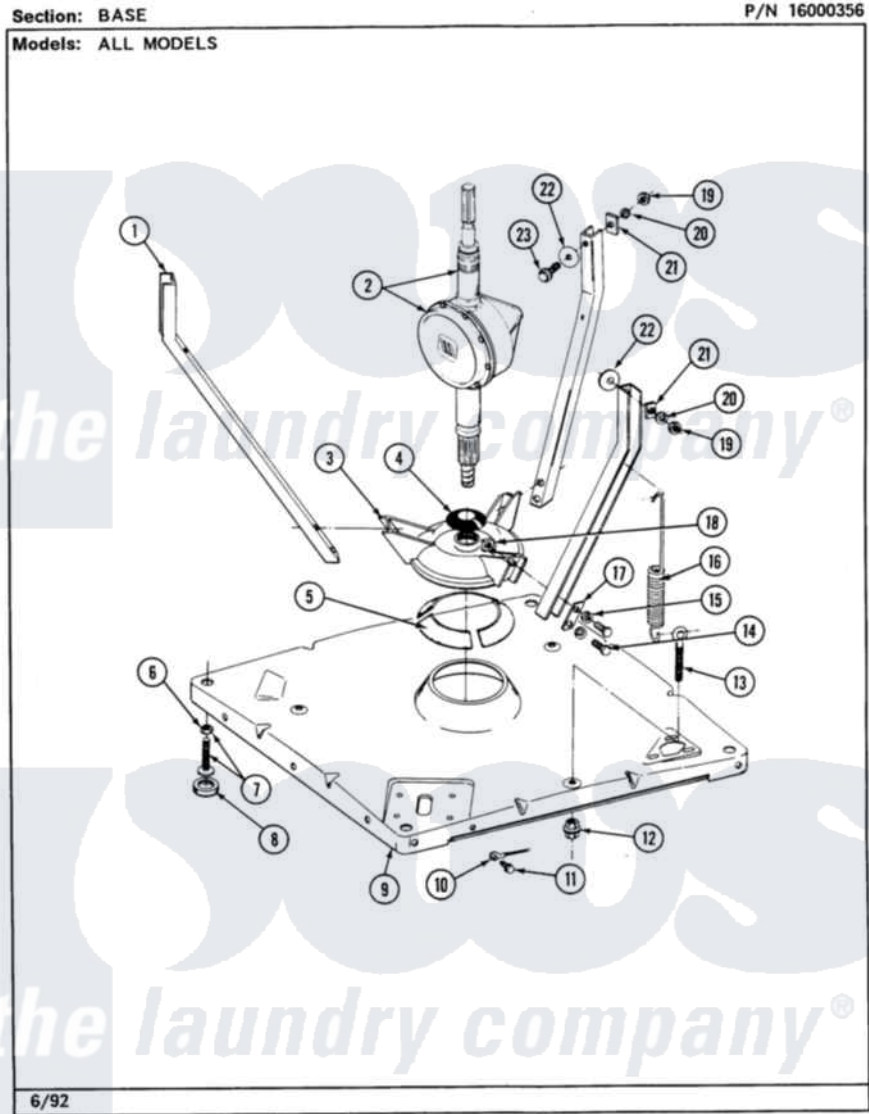

Maytag MAT23PCAAL 07 - BASE

16

Maytag Commercial Maytag MAT23PCAAL Washer Parts Parts Diagram 07 - BASE
Click on the part number to view part

Item	Original Part Number	Replaced By	Status	Part Description
001	213100		Not Available	PART NOT USED
002	206708	6-2097790		Transmison
003	203725			Damper W/Bolt And Clip
004	211028	22001586		Deflector, Water
005	203956			Damper Pad Kit
006	210385			Lock Nut For Adjustable Leg
007	Y302699	22003428		Leg, Adjustable
008	210684			Foot, Adjustable Leg
009	203274			Base With Damper Pads
010	204807			Ground Wire, Supp. Plte To Top Cover
011	210186	3370225		Screw
012	211949			Nut, Adjustment Eyebolt
013	213120	216416		Bolt, Eye/Centering Spring
014	Y015627			Screw- Hex
015	911852	486009		Lockwasher
016	213054			Centering Spring - 3 Used

017	213073		Washer, Double Brace
018	Y052785		Nut, Brace To Damper
019	Y052734		Nut, Carrage Bolts And Bracket
020	Y054867		Washer, Lock
021	212979	Not Available	WASHER, TUB BRACE
022	211100		Washer, Outer Tub
023	200744	W10175939	Bolt
"	205254	W10175938	Bolt