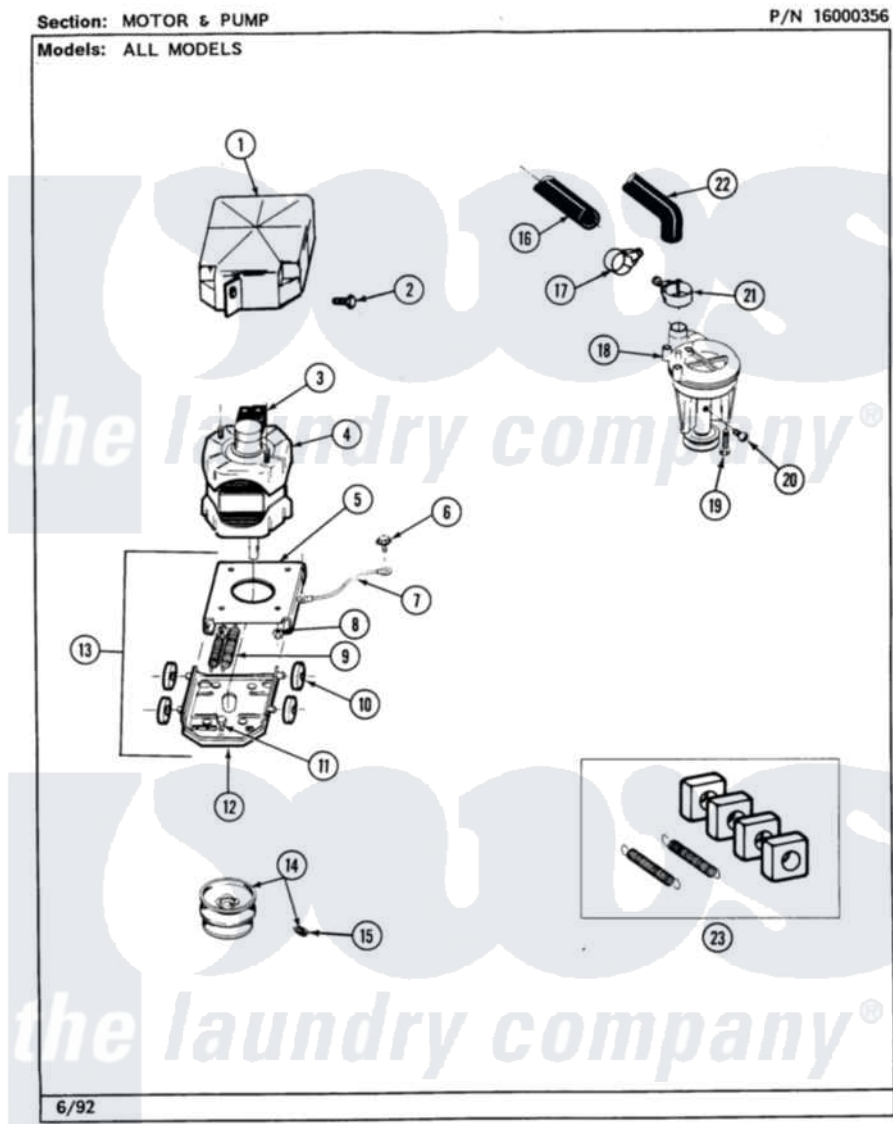

Maytag MAT23PCAAL 09 - MOTOR & PUMP

20

Maytag Commercial Maytag MAT23PCAAL Washer Parts Parts Diagram 09 - MOTOR & PUMP
Click on the part number to view part

Item	Original Part Number	Replaced By	Status	Part Description
001	215098			Shield, Motor
002	213121	3400111		Screw, 12-14 X 5/8
003	205132		Not Available	SWITCH, MOTOR EXTERNAL START No.201664-14,205463-4 & 201800-4
"	205133		Not Available	(PROD. IDNo. 2-1664-8 & 2-5463)
"	206505		Not Available	PROD. No.201664-15, & No.205463-3.
"	NLA		Not Available	SWITCH, MOTOR EXTERNAL START
004	201805	12002351		Motor-Drve
005	214956			Motor Mount Assembly
006	210186	3370225		Screw
007	901220			Ground Wire
008	Y311426	3400029		Nut, Adapter Plate
009	202718			Springs, Tension
010	Y204998	205000		Roller And Spring Kit 4+Spr

011	Y313561		Screw---NA
012	205908		Motor Mount Assembly
013	205999		Motor Mount Assembly
014	200816	6-2008160	Pulley- MO
015	Y053241		Set Screw, Motor Pulley
016	215057	211704	Hose, Drain
017	200461	285655	Clamp, Hose
018	202203	6-2022030	Pump As Pa
019	211880		Screw, HeX Head No.10 X 1/2 Inc
020	Y015408	22003235	Screw, Bearing Insert
021	202574	3367052	Clamp, Hose
022	213045		Hose, Outer Tub Part Not Used
023	205000		Roller And Spring Kit 4+Spr