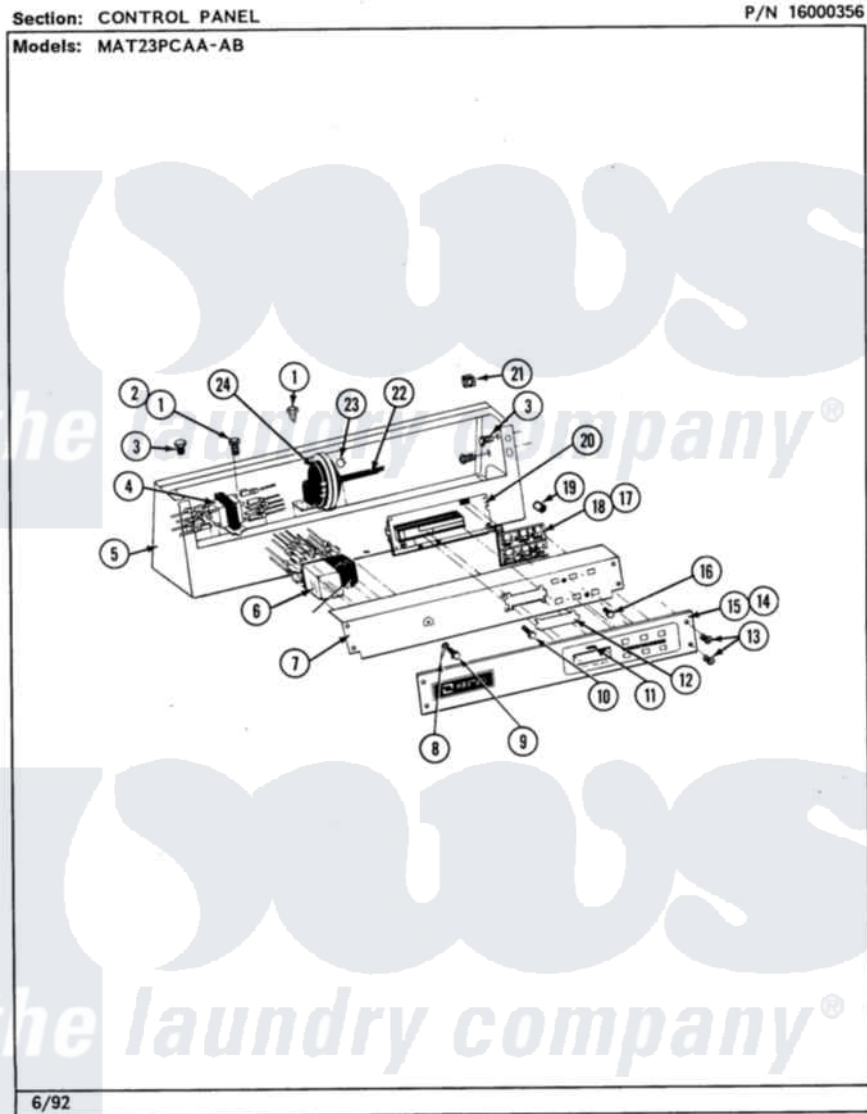

Maytag MAT23PCAAW 01 - CONTROL PANEL

Maytag [Commercial Maytag MAT23PCAAW Washer Parts](#) Parts Diagram 01 - CONTROL PANEL
 Click on the part number to view part

Item	Original Part Number	Replaced By	Status	Part Description
001	211294	90767		Screw, 8A X 3/8 HeX Washer Head Tapping
002	Y313559			Screw
003	212276	W10116760		Screw
004	207766			Transformer
005	206780			Control Cover Assembly
"	206780L	206780		Control Cover Assembly
"	NLA		Not Available	(H. WHEAT)
006	206421			Relay, Motor Reversing
"	212949	22001866		Screw, Relay
"	215273			Clip, Spring Relay
007	206825	215516		Plate, Back-Up
"	NLA		Not Available	(ALM)
008	205810			Wire, Ground
009	Y314322	211251		Screw, Transformer
010	215526			Screw, Circuit Board
011	214610			Bumper, Lid

012	215515	Not Available	COVER, DISPLAY
013	215506		Screw, Control Panel Overlay
014	215519		Panel, Control
015	207767	22002954	Deflector, Water
016	215527	W10140652	Screw, 6-20 X 1/2
017	215517	W10131113	Push Button
018	206808	W10135389	Push Button And Switch Assembly
019	Y215513		Standoff, Circuit Board
020	206828		Battery
"	215510	Not Available	SUPPORT, PC BOARD
"	912077		Locknut, Reader Harness
"	NLA	Not Available	CIRCUIT BOARD ASSEMBLY
021	215003		Fastener, Panel And Bracket
022	212942	22001619	Tube, Water Level Switch
023	410296	596669	Clamp, Manifold
024	203970		Switch, Water Level