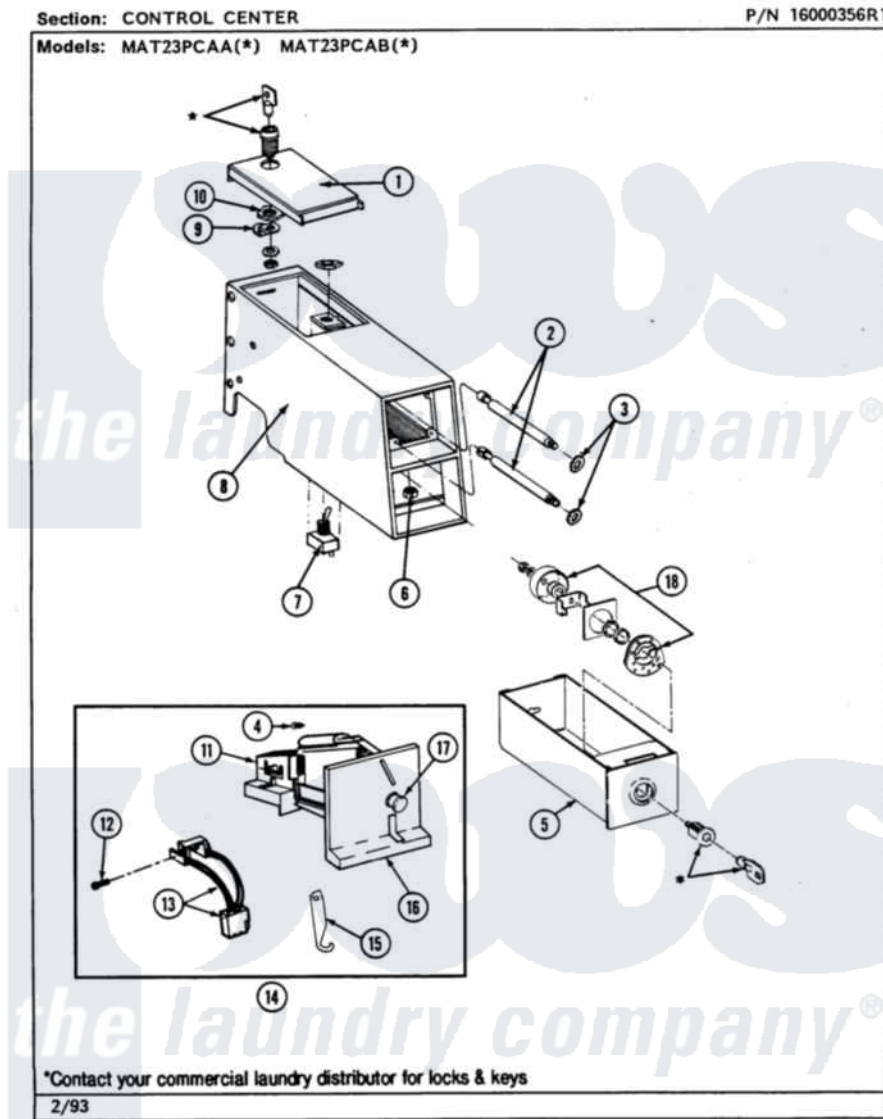

Maytag MAT23PCAAW 02 - CONTROL CENTER

4

Maytag Commercial Maytag MAT23PCAAW Washer Parts Parts Diagram 02 - CONTROL CENTER
 Click on the part number to view part

Item	Original Part Number	Replaced By	Status	Part Description
001	203188		Not Available	TIMER ACCESS DOOR (WHT)
"	203188L		Not Available	ACCESS DOOR-ALMOND
"	203188M		Not Available	ACCESS DOOR-HARVEST WHEAT
002	213035			Bolt, Locking
003	910181			Lockwasher, Terminal Block
004	NLA		Not Available	SCREW
005	207912	208884		Coin Box K
"	207912L	208884		Coin Box K
"	NLA		Not Available	(HWT)
006	Y052740	62739		Nut, Lock
007	206794		Not Available	SWITCH (W/NUT)
008	207940	22001407		Case, Coin Slide
"	207940L	22001408		(ALM)
"	NLA		Not Available	(HWT)
009	213750	W10133266		Cam-Lock

010	212328	W10139762	Hex Nut, 3/4-27
011	207947		Rejector, Coin
012	314665		Screw, Switch Assembly
013	206799		Optic Switch Assembly
014	207948		Coin Drop Assembly
015	216011		Spring, Return Button
016	216010	Y208306	Kit- Mtg C
017	216009		BUTTON, RETURN
018	NLA	Not Available	CAMLOCK ASSEMBLY