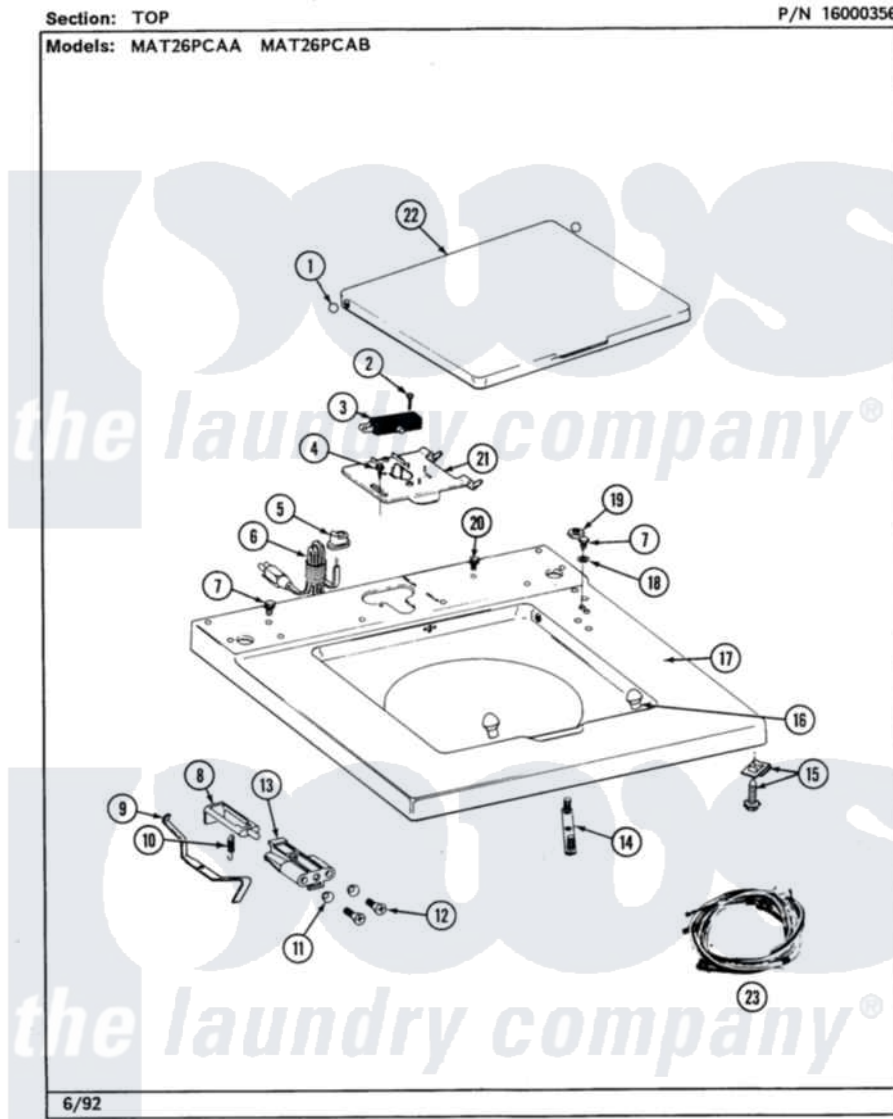

Maytag MAT23PCAAW 03 - TOP

Maytag [Commercial Maytag MAT23PCAAW Washer Parts](#) Parts Diagram 03 - TOP
 Click on the part number to view part

Item	Original Part Number	Replaced By	Status	Part Description
001	211726			Hinge, Ball Lid
002	213501			Screw, No.6-20 X 1-1/8 Inch
003	205415	279347		Switch-Lid
004	207159	489355		Screw, 8 X 1/2
005	211881			Grommet, Cord Part Not Used-Gas Models Only
006	NLA		Not Available	CORD, POWER
007	211294	90767		Screw, 8A X 3/8 HeX Washer Head Tapping
008	216255			Plunger, Lid Switch
"	NLA		Not Available	PLUNGER, LID SWITCH
"	NLA		Not Available	PLUNGER & BRACKET KIT
009	215704			Lever, Unbalance
010	213720			Spring, Lid Switch
011	211500			Washer, Bracket To Top Cover
012	910182	25-7809		Screw, No.6-20 1/2 Flthd Torx
013	211270	201068		Plunger And Bracket

013	214279	204300	Assembly--W
"	NLA	Not Available	BRACKET, LID SWITCH
014	NLA	Not Available	MOUNTING STRAP, CONTROL CENTER
015	204445		Screw And Fastener Assembly
016	212716		Bumper, Lid
017	207173	Not Available	TOP COVER ASSEMBLY (WHT)
"	NLA	Not Available	(ALM)
018	910309		Washer, Mounting Strap
019	Y052740	62739	Nut, Lock
020	Y313559		Screw
021	Y215699	22001678	Bracket, Switch And Fuse
022	214901	Not Available	LID-WHITE
"	NLA	Not Available	(ALM)
023	NLA	Not Available	HARNES, WIRE