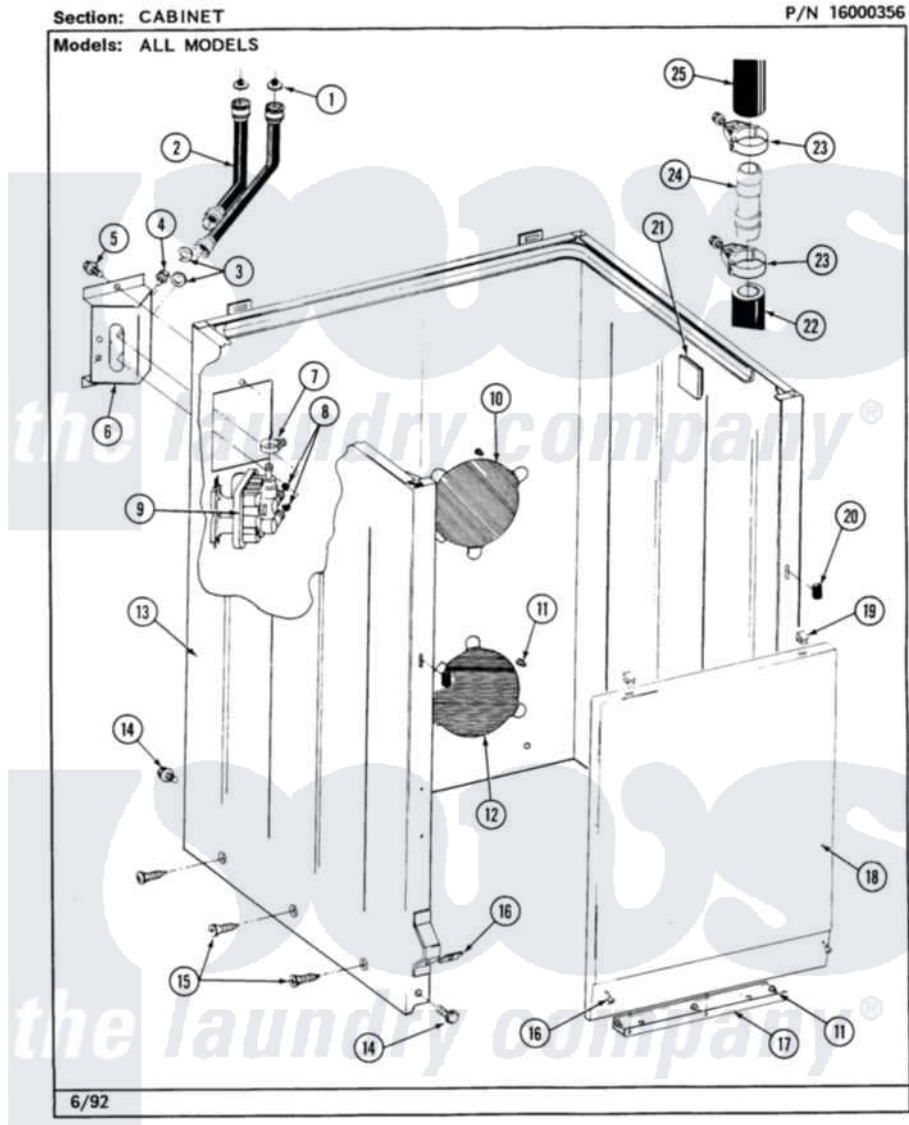

Maytag MAT23PCAAW 04 - CABINET

8

Maytag [Commercial Maytag MAT23PCAAW Washer Parts](#) Parts Diagram 04 - CABINET

[Click on the part number to view part](#)

Item	Original Part Number	Replaced By	Status	Part Description
001	200961	12001413		Strainer And Washer Kit
002	205828	202860		Inlet Hose Assembly
003	Y013783			Washer, Inlet Hose
004	Y313561			Screw----NA
005	212276	W10116760		Screw
006	214812	22002361		Bracket, Water Valve
007	201575			Clamp, Hose
008	214337	96160		Screen
009	205614	205613		Water Valve
010	NLA		Not Available	PLATE, ACCESS
011	211294	90767		Screw, 8A X 3/8 HeX Washer Head Tapping
012	212985	22002924		Plate, Access
013	NLA		Not Available	CABINET (WHT)
014	213121	3400111		Screw, 12-14 X 5/8
015	213007			Xfor Cabinet See Cabinet, Back

016	204439		Screw And Fstner Assembly
017	213846		Guard, Belt
018	212998	Not Available	PANEL, FRONT (WHT)
"	212998L	Not Available	FRONT PANEL-ALMOND
"	NLA	Not Available	(H. WHEAT)
019	212982	22001650	Fastener, Spring
020	214376	22002331	Spacer, Front Panel
021	215058		Pad, Cabinet Bumper
022	214768	211704	Hose, Drain
023	200461	285655	Clamp, Hose
024	211111	16272	Connector, Straight
025	215057	211704	Hose, Drain