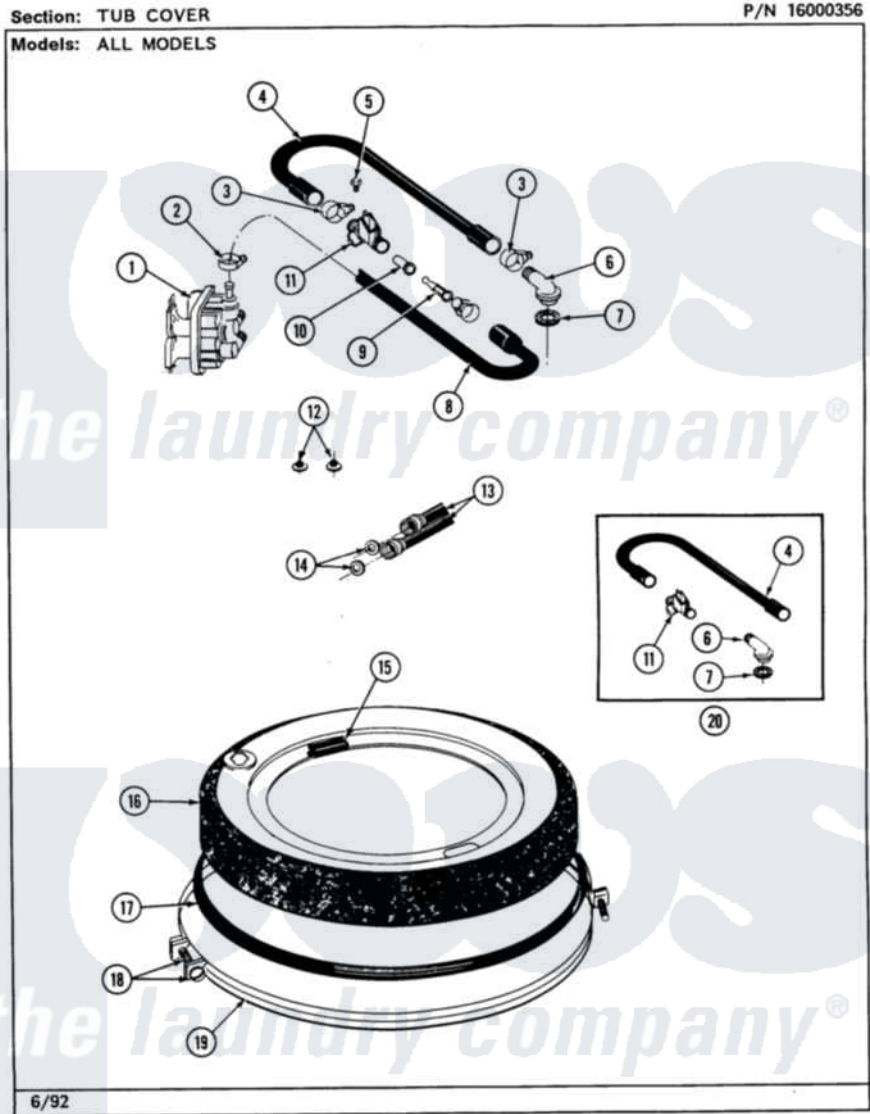

Maytag MAT23PCAAW 05 - TUB COVER

10

Maytag [Commercial Maytag MAT23PCAAW Washer Parts](#) Parts Diagram 05 - TUB COVER
Click on the part number to view part

Item	Original Part Number	Replaced By	Status	Part Description
001	205614	205613		Water Valve
002	201575			Clamp, Hose
003	202515	596669		Clamp, Manifold
004	Y215234			Hose, Injector Fill
005	312620			Screw, Sems
006	215235			Tube, Injector
007	215233			Seal For Injector Tube
008	213013			Hose, Injector
009	213015			Nozzle, Injector
010	213016	216201		Nozzle
011	215447			Sleeve For Injector
012	200961	12001413		Strainer And Washer Kit
013	205828	202860		Inlet Hose Assembly
014	Y013783			Washer, Inlet Hose
015	215232			Bumper, Unbalance
016	206380		Not Available	COVER, TUB

017

[211232](#)

Seal, Tub Cover

018

[205529](#)

Nut And Bolt Kit For Tub Clam

019

[200846](#)

Clamp - Tub Cover

020

206683

[206680](#)

Water Injector Assembly