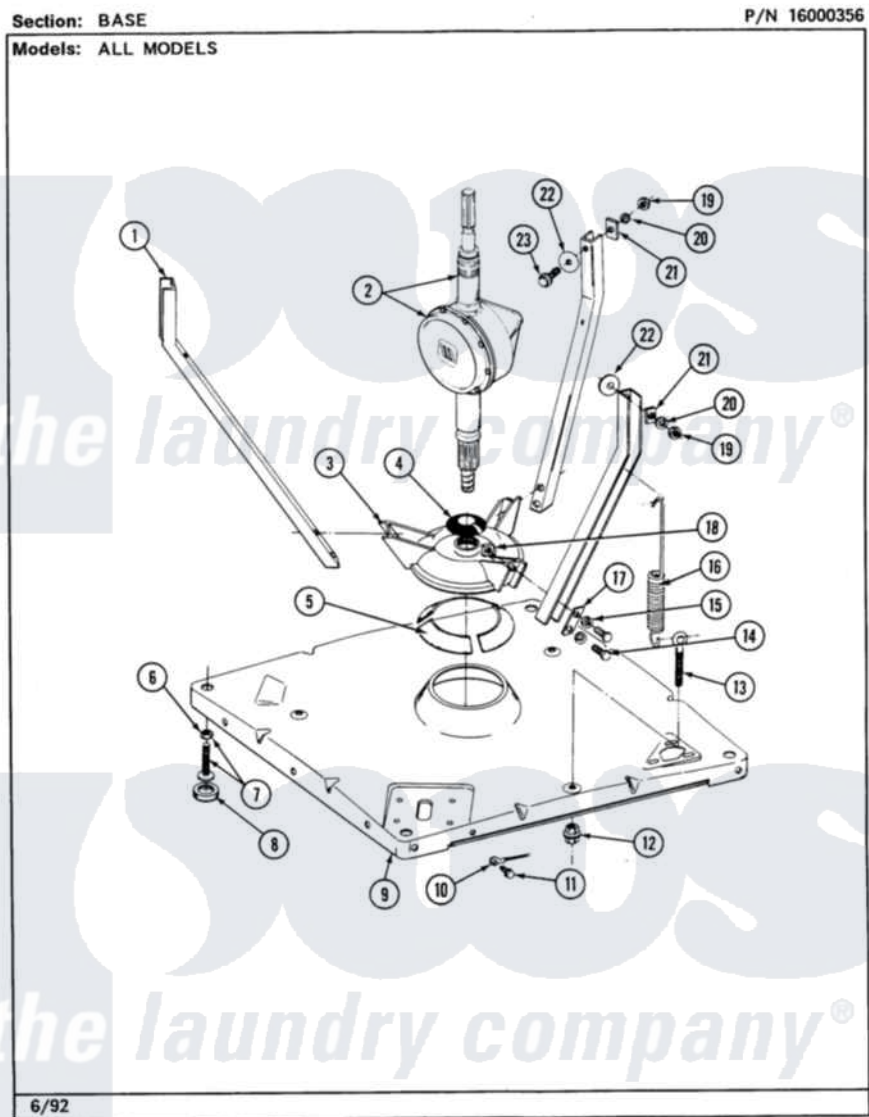

Maytag MAT23PCAAW 08 - BASE

16

Maytag Commercial Maytag MAT23PCAAW Washer Parts Parts Diagram 08 - BASE
Click on the part number to view part

Item	Original Part Number	Replaced By	Status	Part Description
001	213100		Not Available	PART NOT USED
002	206708	6-2097790		Transmison
003	203725			Damper W/Bolt And Clip
004	211028	22001586		Deflector, Water
005	203956			Damper Pad Kit
006	210385			Lock Nut For Adjustable Leg
007	Y302699	22003428		Leg, Adjustable
008	210684			Foot, Adjustable Leg
009	203274			Base With Damper Pads
010	204807			Ground Wire, Supp. Plte To Top Cover
011	210186	3370225		Screw
012	211949			Nut, Adjustment Eyebolt
013	213120	216416		Bolt, Eye/Centering Spring
014	Y015627			Screw- Hex
015	911852	486009		Lockwasher
016	213054			Centering Spring - 3 Used

017	213073		Washer, Double Brace
018	Y052785		Nut, Brace To Damper
019	Y052734		Nut, Carrage Bolts And Bracket
020	Y054867		Washer, Lock
021	212979	Not Available	WASHER, TUB BRACE
022	211100		Washer, Outer Tub
023	200744	W10175939	Bolt
"	205254	W10175938	Bolt