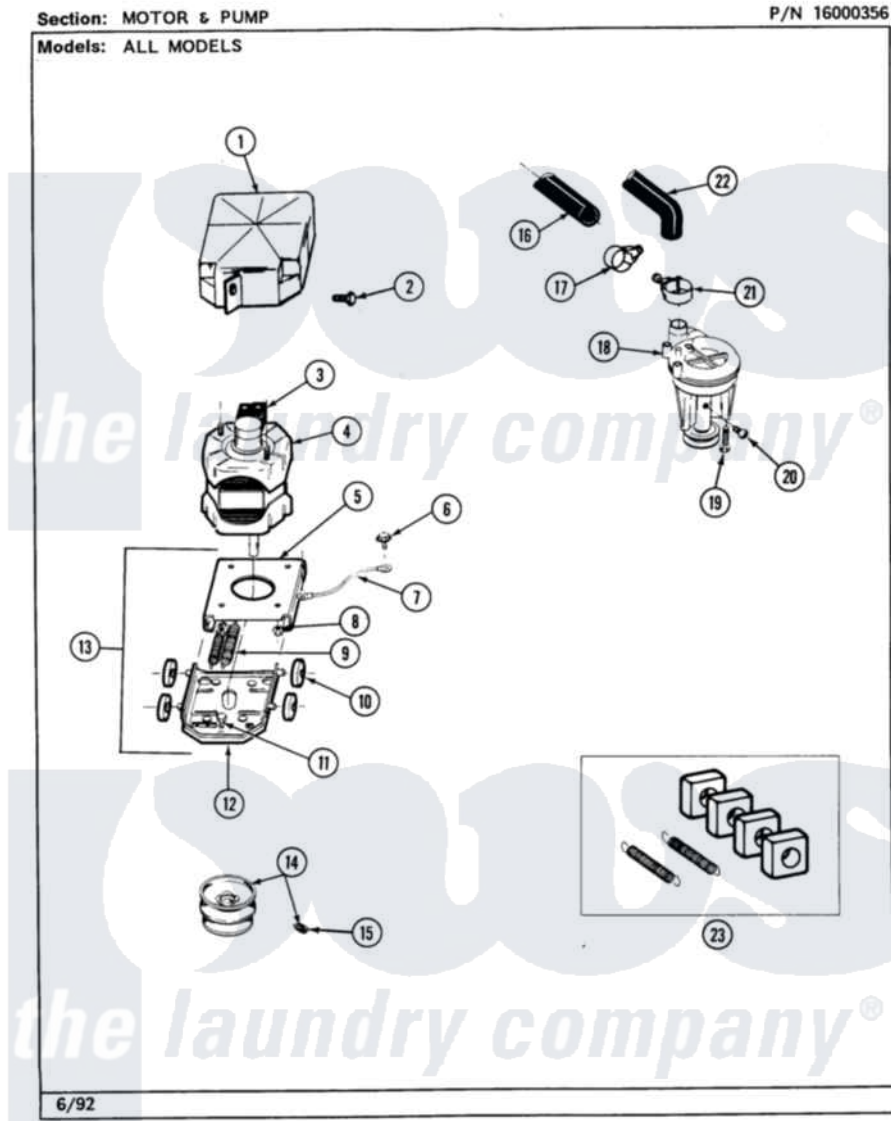

Maytag MAT23PCAAW 10 - MOTOR & PUMP

20

Maytag [Commercial Maytag MAT23PCAAW Washer Parts](#) Parts Diagram 10 - MOTOR & PUMP
Click on the part number to view part

Item	Original Part Number	Replaced By	Status	Part Description
001	215098			Shield, Motor
002	213121	3400111		Screw, 12-14 X 5/8
003	205132		Not Available	SWITCH, MOTOR EXTERNAL START No.201664-14,205463-4 & 201800-4
"	205133		Not Available	(PROD. IDNo. 2-1664-8 & 2-5463)
"	206505		Not Available	PROD. No.201664-15, & No.205463-3.
"	NLA		Not Available	SWITCH, MOTOR EXTERNAL START
004	201805	12002351		Motor-Drve
005	214956			Motor Mount Assembly
006	210186	3370225		Screw
007	901220			Ground Wire
008	Y311426	3400029		Nut, Adapter Plate
009	202718			Springs, Tension
010	Y204998	205000		Roller And Spring Kit 4+Spr

011	Y313561		Screw---NA
012	205908		Motor Mount Assembly
013	205999		Motor Mount Assembly
014	200816	6-2008160	Pulley- MO
015	Y053241		Set Screw, Motor Pulley
016	215057	211704	Hose, Drain
017	200461	285655	Clamp, Hose
018	202203	6-2022030	Pump As Pa
019	211880		Screw, HeX Head No.10 X 1/2 Inc
020	Y015408	22003235	Screw, Bearing Insert
021	202574	3367052	Clamp, Hose
022	213045		Hose, Outer Tub Part Not Used
023	205000		Roller And Spring Kit 4+Spr