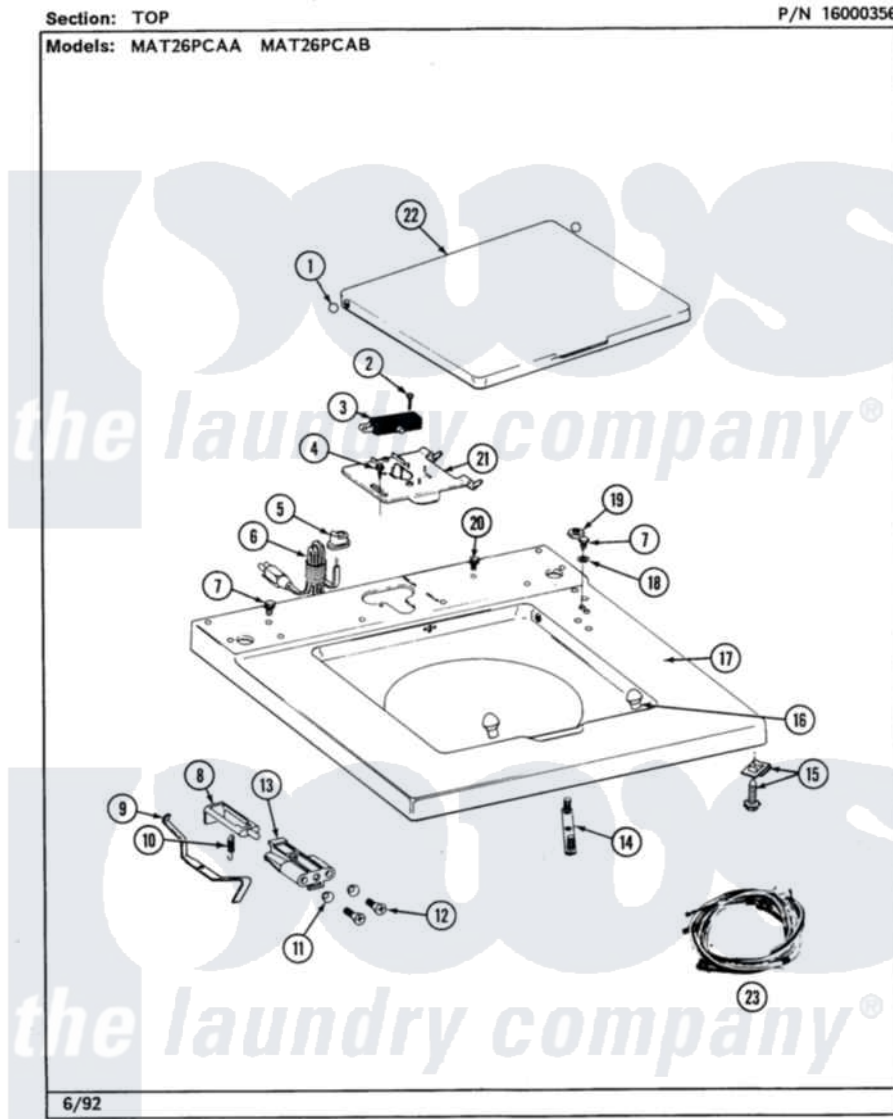

Maytag MAT23PCABG 03 - TOP

Maytag [Commercial Maytag MAT23PCABG Washer Parts](#) Parts Diagram 03 - TOP
 Click on the part number to view part

| Item | Original Part Number | Replaced By | Status | Part Description |
|------|------------------------|-------------------------|---------------|---|
| 001 | 211726 | | | Hinge, Ball Lid |
| 002 | 213501 | | | Screw, No.6-20 X 1-1/8 Inch |
| 003 | 205415 | 279347 | | Switch-Lid |
| 004 | 207159 | 489355 | | Screw, 8 X 1/2 |
| 005 | 211881 | | | Grommet, Cord Part Not Used-Gas Models Only |
| 006 | 204590 | | | Cord, Power |
| 007 | 211294 | 90767 | | Screw, 8A X 3/8 HeX Washer Head Tapping |
| 008 | 216255 | | | Plunger, Lid Switch |
| " | NLA | | Not Available | PLUNGER, LID SWITCH |
| " | NLA | | Not Available | KIT, PLUNGER & BRACKET |
| 009 | 215704 | | | Lever, Unbalance |
| 010 | 213720 | | | Spring, Lid Switch |
| 011 | 211500 | | | Washer, Bracket To Top Cover |
| 012 | 910182 | 25-7809 | | Screw, No.6-20 1/2 Flthd Torx |
| 013 | 211270 | 204068 | | Plunger And Bracket |

| | | | |
|-----|-------------------------|--------------------------|-----------------------------|
| 013 | 214279 | 204300 | Assembly--W |
| " | NLA | Not Available | BRACKET, LID SWITCH |
| 014 | NLA | Not Available | STRAP, CONTROL CTR. MTG. |
| 015 | 204445 | | Screw And Fastener Assembly |
| 016 | 212716 | | Bumper, Lid |
| 017 | 207173 | Not Available | TOP COVER ASSEMBLY (WHT) |
| " | NLA | Not Available | (ALM) |
| 018 | 910309 | | Washer, Mounting Strap |
| 019 | Y052740 | 62739 | Nut, Lock |
| 020 | Y313559 | | Screw |
| 021 | Y215699 | 22001678 | Bracket, Switch And Fuse |
| 022 | 214901 | Not Available | LID-WHITE |
| " | NLA | Not Available | (ALM) |
| 023 | NLA | Not Available | WIRE HARNESS NLA |