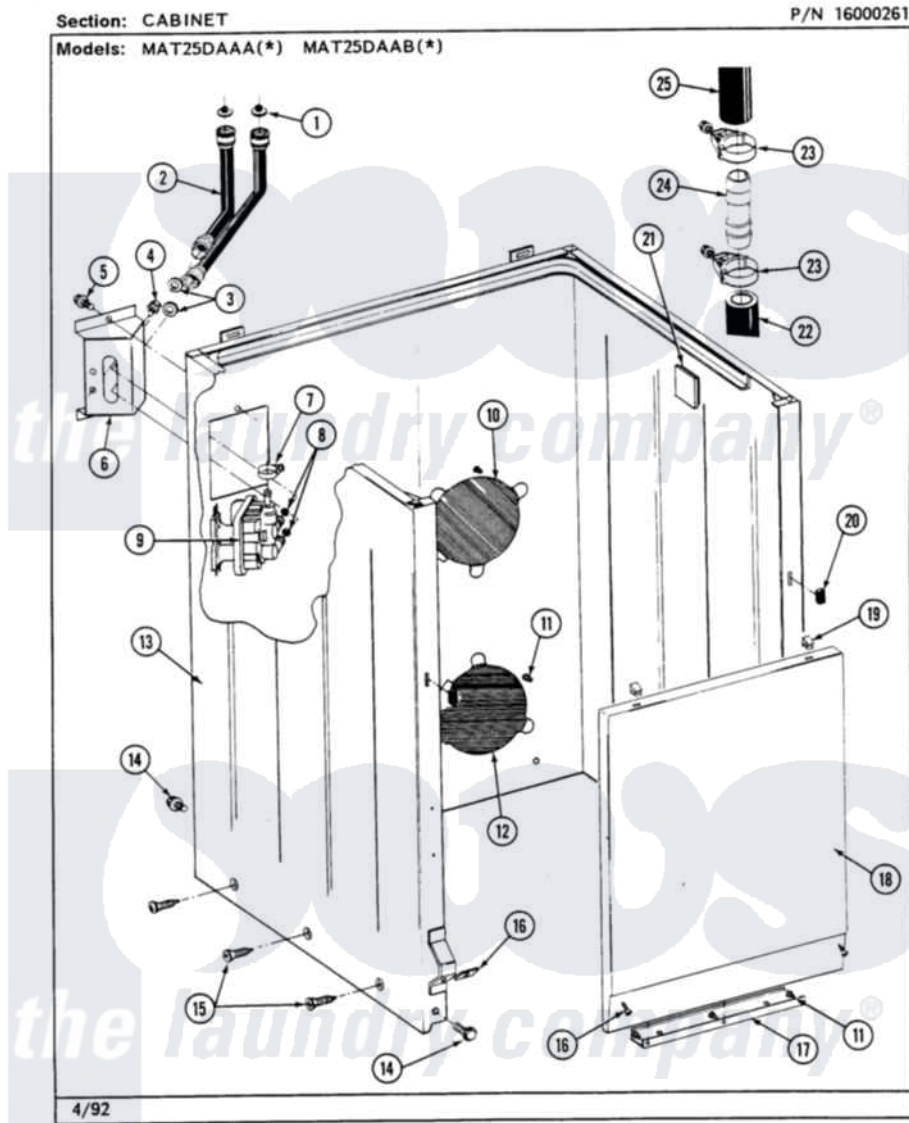

Maytag MAT23PCABG 04 - CABINET

8

Maytag [Commercial Maytag MAT23PCABG Washer Parts](#) Parts Diagram 04 - CABINET
 Click on the part number to view part

Item	Original Part Number	Replaced By	Status	Part Description
001	200961	12001413		Strainer And Washer Kit
002	205828	202860		Inlet Hose Assembly
003	Y013783			Washer, Inlet Hose
004	Y313561			Screw----NA
005	212276	W10116760		Screw
006	214812	22002361		Bracket, Water Valve
007	201575			Clamp, Hose
008	214337	96160		Screen
009	205614	205613		Water Valve
010	NLA		Not Available	PLATE, ACCESS
011	211294	90767		Screw, 8A X 3/8 HeX Washer Head Tapping
012	212985	22002924		Plate, Access
013	NLA		Not Available	CABINET (WHT)
014	213121	3400111		Screw, 12-14 X 5/8
015	213007			Xfor Cabinet See Cabinet, Back

016	204439		Screw And Fstner Assembly
017	213846		Guard, Belt
018	212998	Not Available	PANEL, FRONT (WHT)
"	212998L	Not Available	FRONT PANEL-ALMOND
"	NLA	Not Available	(H. WHEAT)
019	212982	22001650	Fastener, Spring
020	214376	22002331	Spacer, Front Panel
021	215058		Pad, Cabinet Bumper
022	214768	211704	Hose, Drain
023	200461	285655	Clamp, Hose
024	211111	16272	Connector, Straight
025	215057	211704	Hose, Drain