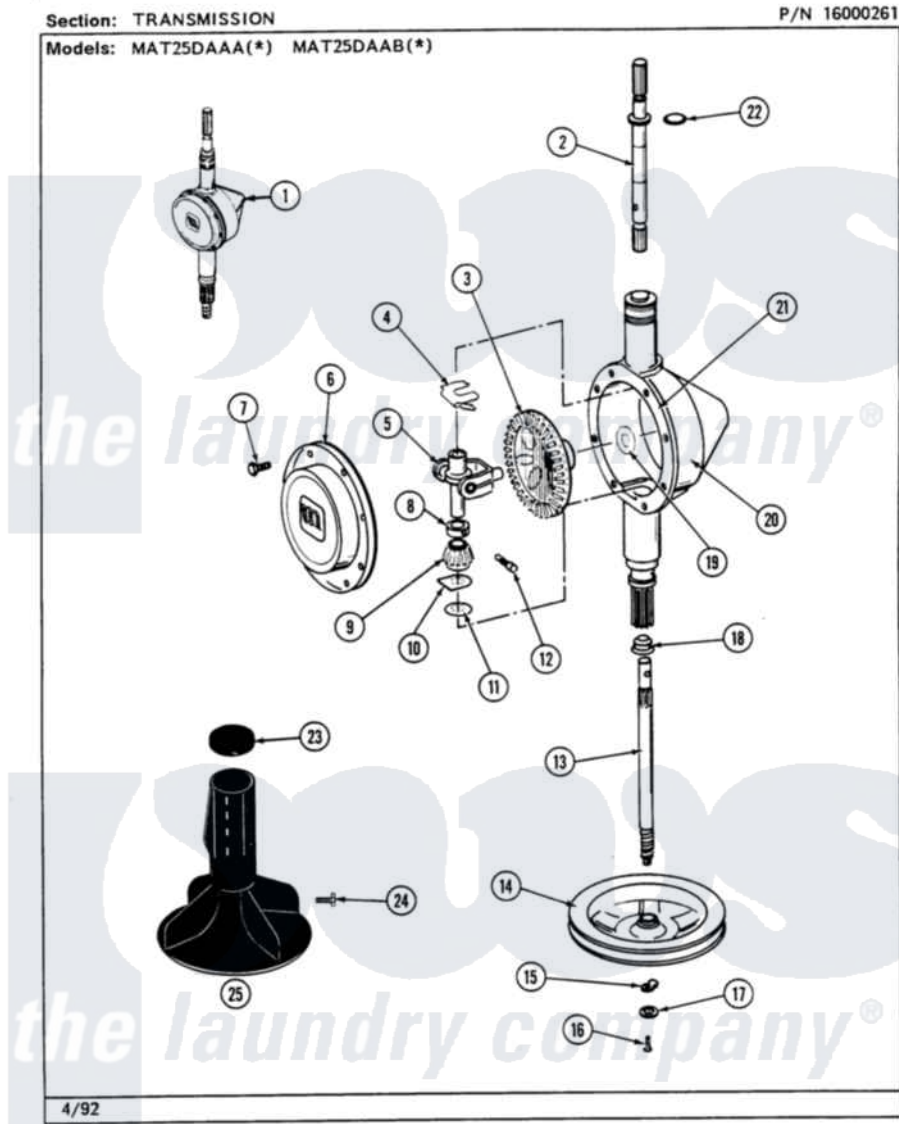

Maytag MAT23PCABG 07 - TRANSMISSION

14

Maytag Commercial Maytag MAT23PCABG Washer Parts Parts Diagram 07 - TRANSMISSION
 Click on the part number to view part

Item	Original Part Number	Replaced By	Status	Part Description
001	206708	6-2097790		Transmison
002	207153	6-2097820		Kit- Shaft
003	206713	6-2067130		Gear- Beve
004	215581			Spring, Agitator Shaft
005	206685	6-2066850		Yoke
006	206628			Cover, Transmission
007	215417		Not Available	SCREW, TRANSMISSION COVER
008	215415		Not Available	COLLAR, LOWER
009	215401	W10221114		Pinion
010	215395			Plate, Clutch
011	211483	6-2114830		Washer- SP
012	Y206629			Pin, Collar
013	215410	12001450		Ctr Shaft W/Collar Andkeeper- Dp
014	211059	6-2301530		Pulley
015	211089			Lug, Stop Pulley

016	211375	681582	Screw
017	211090	22003555	Washer, Stop Lug
018	206602	207843	Lip Seal Repair Kit
019	215394		Washer, Bevel Gear
020	206625	6-2097790	Transmison
021	Y058700	675652	Adhesive
022	210690		Seal, Rubber
023	215532		Cap, Agitator
024	206478	Not Available	SCREW & WASHER FOR AGITATOR
025	207119	207228	Agitator W/Lock Screw