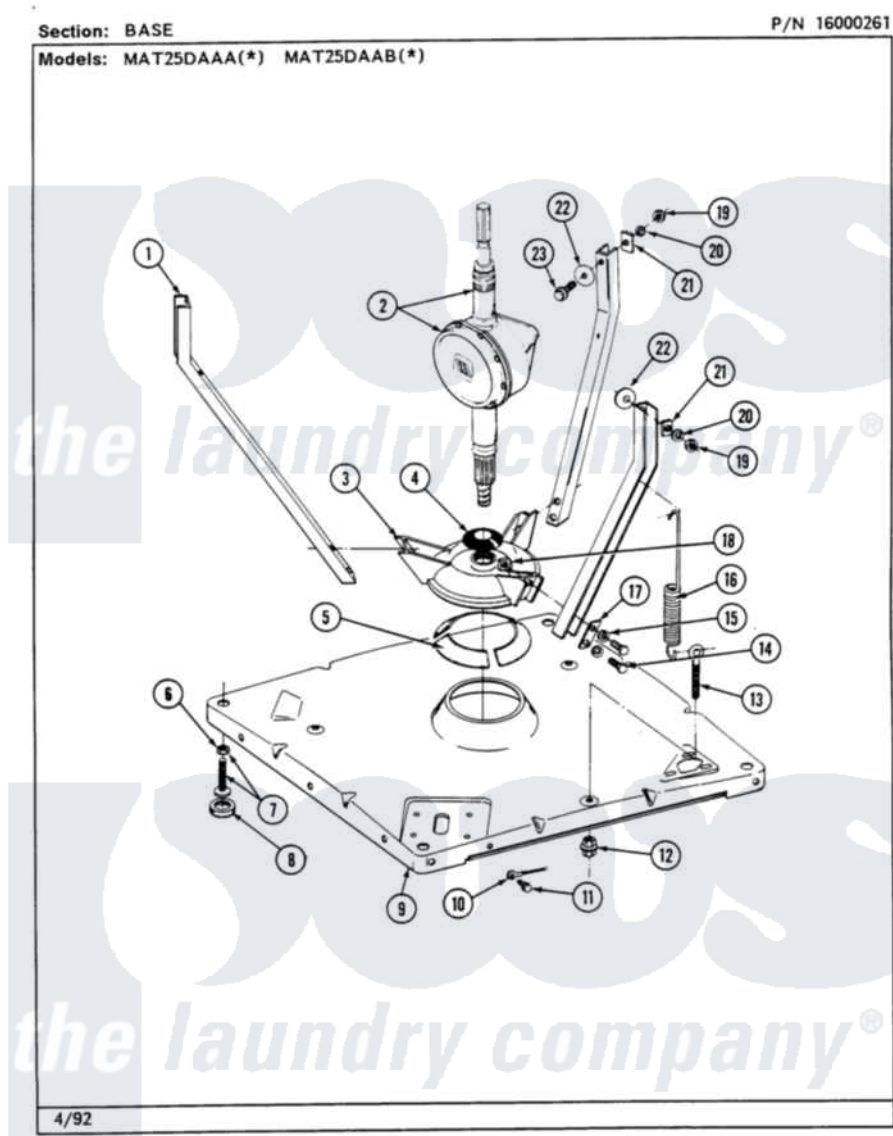

Maytag MAT23PCABG 08 - BASE

16

Maytag [Commercial Maytag MAT23PCABG Washer Parts](#) Parts Diagram 08 - BASE
 Click on the part number to view part

Item	Original Part Number	Replaced By	Status	Part Description
001	213100		Not Available	PART NOT USED
002	206707	6-2097750		Trans Dee
003	203725			Damper W/Bolt And Clip
004	211028	22001586		Deflector, Water
005	203956			Damper Pad Kit
006	210385			Lock Nut For Adjustable Leg
007	Y302699	22003428		Leg, Adjustable
008	210684			Foot, Adjustable Leg
009	203274			Base With Damper Pads
010	204807			Ground Wire, Supp. Plte To Top Cover
011	210186	3370225		Screw
012	211949			Nut, Adjustment Eyebolt
013	213120	216416		Bolt, Eye/Centering Spring
014	Y015627			Screw- Hex
015	911852	486009		Lockwasher
016	213054			Centering Spring - 3 Used

017	213073		Washer, Double Brace
018	Y052785		Nut, Brace To Damper
019	Y052734		Nut, Carrage Bolts And Bracket
020	Y054867		Washer, Lock
021	212979	Not Available	WASHER, TUB BRACE
022	211100		Washer, Outer Tub
023	200744	W10175939	Bolt
"	205254	W10175938	Bolt