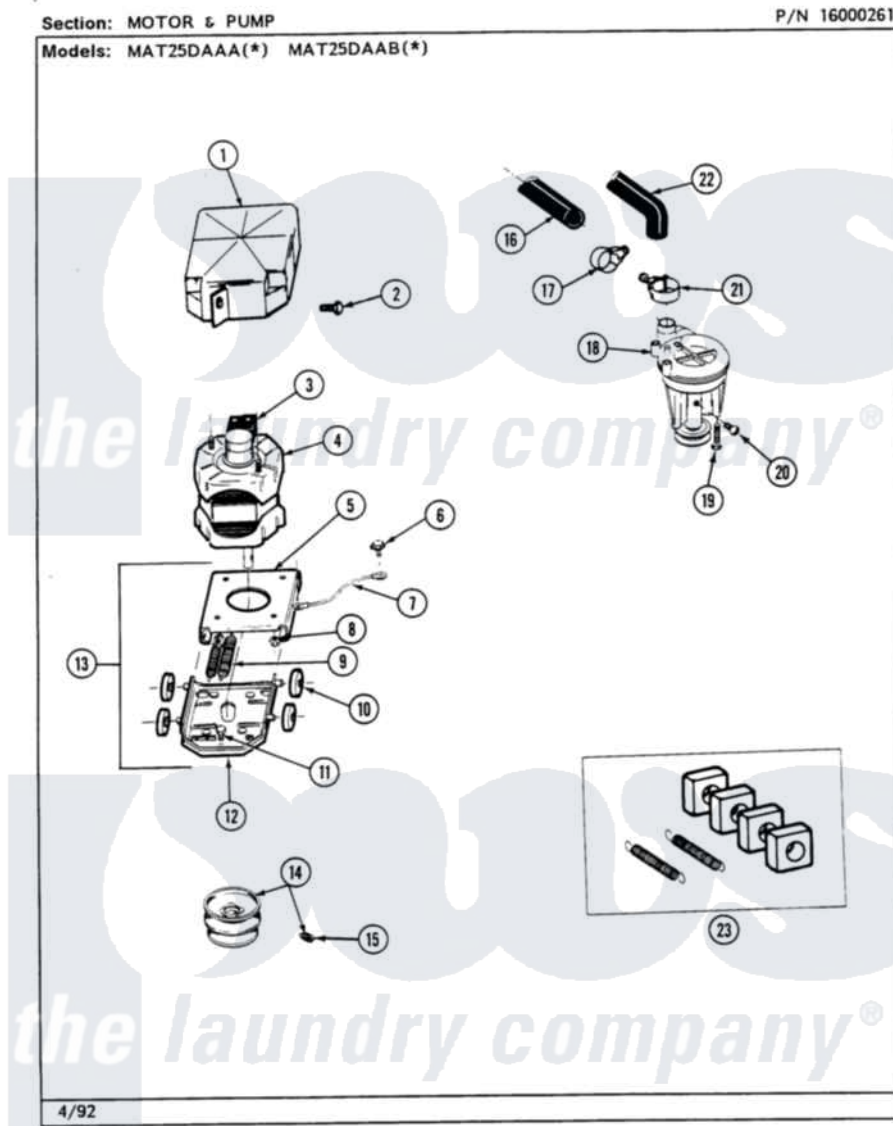

Maytag MAT23PCABG 10 - MOTOR & PUMP

20

Maytag Commercial Maytag MAT23PCABG Washer Parts Parts Diagram 10 - MOTOR & PUMP
 Click on the part number to view part

Item	Original Part Number	Replaced By	Status	Part Description
001	215098			Shield, Motor
002	213121	3400111		Screw, 12-14 X 5/8
003	205132		Not Available	SWITCH, MOTOR EXTERNAL START No.201664-14,205463-4 & 201800-4
"	205133		Not Available	(PROD. IDNo. 2-1664-8 & 2-5463)
"	206505		Not Available	PROD. No.201664-15, & No.205463-3.
"	NLA		Not Available	(PRODUCTION ID No. 2-1664-8,
004	201805	12002351		Motor-Drve
005	214956			Motor Mount Assembly
006	210186	3370225		Screw
007	901220			Ground Wire
008	Y311426	3400029		Nut, Adapter Plate
009	202718			Springs, Tension
010	Y204998	205000		Roller And Spring Kit 4+Spr

011	Y313561		Screw---NA
012	205908		Motor Mount Assembly
013	205999		Motor Mount Assembly
014	200816	6-2008160	Pulley- MO
015	Y053241		Set Screw, Motor Pulley
016	215057	211704	Hose, Drain
017	200461	285655	Clamp, Hose
018	202203	6-2022030	Pump As Pa
019	211880		Screw, HeX Head No.10 X 1/2 Inc
020	Y015408	22003235	Screw, Bearing Insert
021	202574	3367052	Clamp, Hose
022	213045		Hose, Outer Tub Part Not Used
023	205000		Roller And Spring Kit 4+Spr