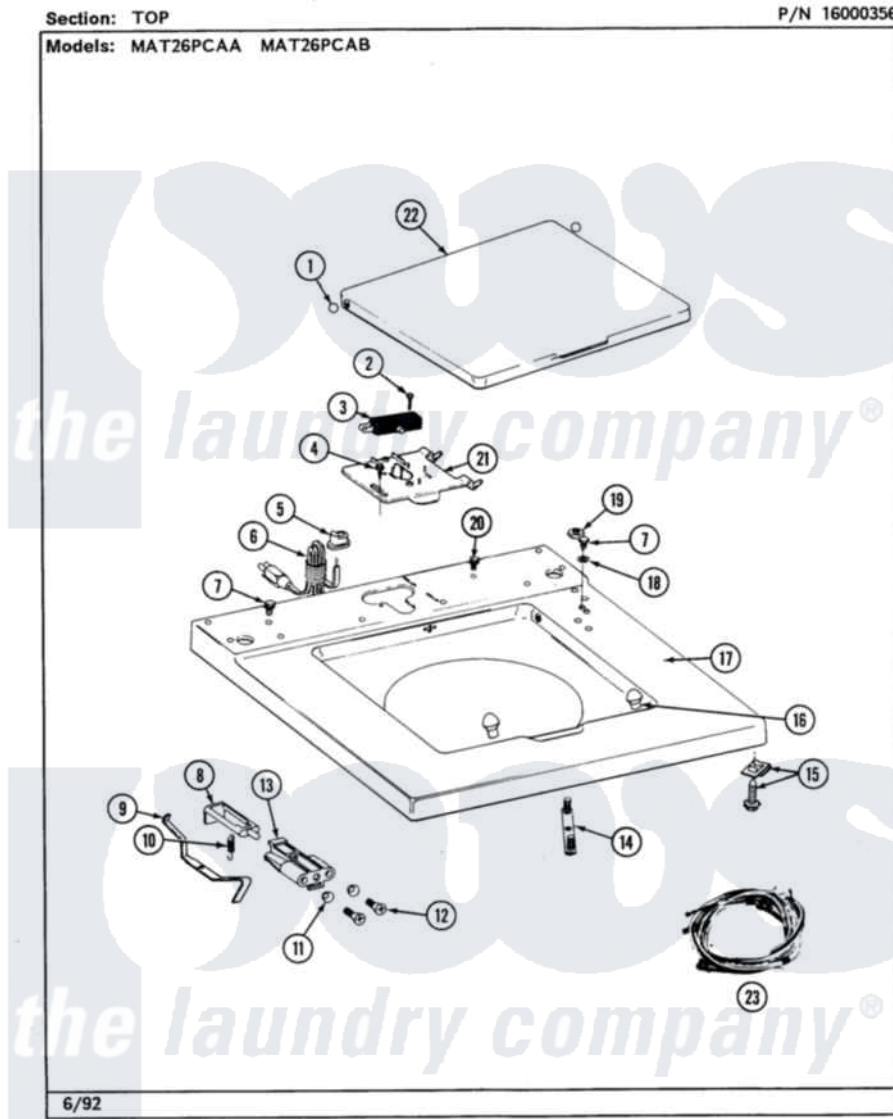

Maytag MAT23PCABL 03 - TOP

Maytag [Commercial Maytag MAT23PCABL Washer Parts](#) Parts Diagram 03 - TOP
 Click on the part number to view part

Item	Original Part Number	Replaced By	Status	Part Description
001	211726			Hinge, Ball Lid
002	213501			Screw, No.6-20 X 1-1/8 Inch
003	205415	279347		Switch-Lid
004	207159	489355		Screw, 8 X 1/2
005	211881			Grommet, Cord Part Not Used-Gas Models Only
006	204590			Cord, Power
007	211294	90767		Screw, 8A X 3/8 HeX Washer Head Tapping
008	216255			Plunger, Lid Switch
"	NLA		Not Available	PLUNGER, LID SWITCH
"	NLA		Not Available	KIT, PLUNGER & BRACKET
009	215704			Lever, Unbalance
010	213720			Spring, Lid Switch
011	211500			Washer, Bracket To Top Cover
012	910182	25-7809		Screw, No.6-20 1/2 Flthd Torx
013	211270	204068		Plunger And Bracket

013	214279	204300	Assembly--W
"	NLA	Not Available	BRACKET, LID SWITCH
014	NLA	Not Available	STRAP, CONTROL CTR. MTG.
015	204445		Screw And Fastener Assembly
016	212716		Bumper, Lid
017	207173	Not Available	TOP COVER ASSEMBLY (WHT)
"	NLA	Not Available	(ALM)
018	910309		Washer, Mounting Strap
019	Y052740	62739	Nut, Lock
020	Y313559		Screw
021	Y215699	22001678	Bracket, Switch And Fuse
022	214901	Not Available	LID-WHITE
"	NLA	Not Available	(ALM)
023	NLA	Not Available	WIRE HARNESS NLA