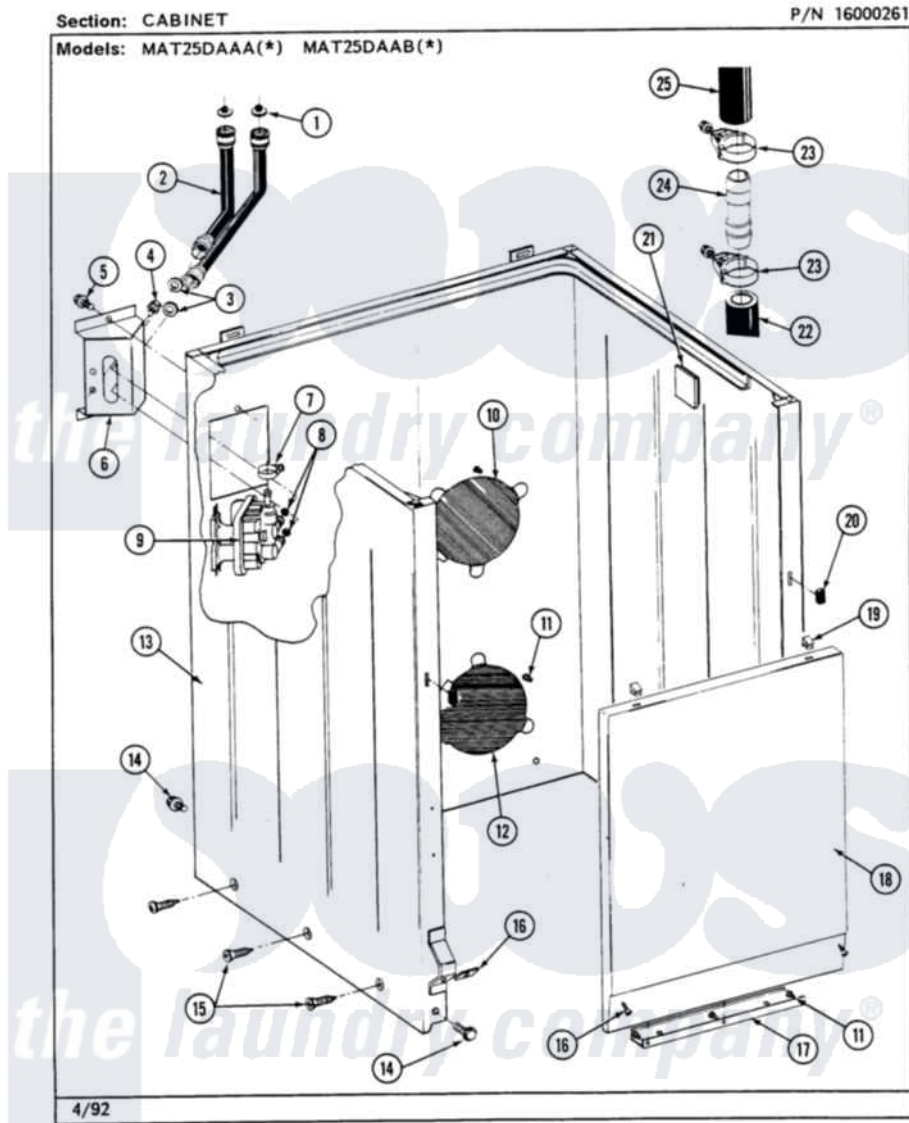

Maytag MAT23PCABL 04 - CABINET

8

Maytag [Commercial Maytag MAT23PCABL Washer Parts](#) Parts Diagram 04 - CABINET

Click on the part number to view part

Item	Original Part Number	Replaced By	Status	Part Description
001	200961	12001413		Strainer And Washer Kit
002	205828	202860		Inlet Hose Assembly
003	Y013783			Washer, Inlet Hose
004	Y313561			Screw----NA
005	212276	W10116760		Screw
006	214812	22002361		Bracket, Water Valve
007	201575			Clamp, Hose
008	214337	96160		Screen
009	205614	205613		Water Valve
010	NLA		Not Available	PLATE, ACCESS
011	211294	90767		Screw, 8A X 3/8 HeX Washer Head Tapping
012	212985	22002924		Plate, Access
013	NLA		Not Available	CABINET (WHT)
014	213121	3400111		Screw, 12-14 X 5/8
015	213007			Xfor Cabinet See Cabinet, Back

016	204439		Screw And Fstner Assembly
017	213846		Guard, Belt
018	212998	Not Available	PANEL, FRONT (WHT)
"	212998L	Not Available	FRONT PANEL-ALMOND
"	NLA	Not Available	(H. WHEAT)
019	212982	22001650	Fastener, Spring
020	214376	22002331	Spacer, Front Panel
021	215058		Pad, Cabinet Bumper
022	214768	211704	Hose, Drain
023	200461	285655	Clamp, Hose
024	211111	16272	Connector, Straight
025	215057	211704	Hose, Drain