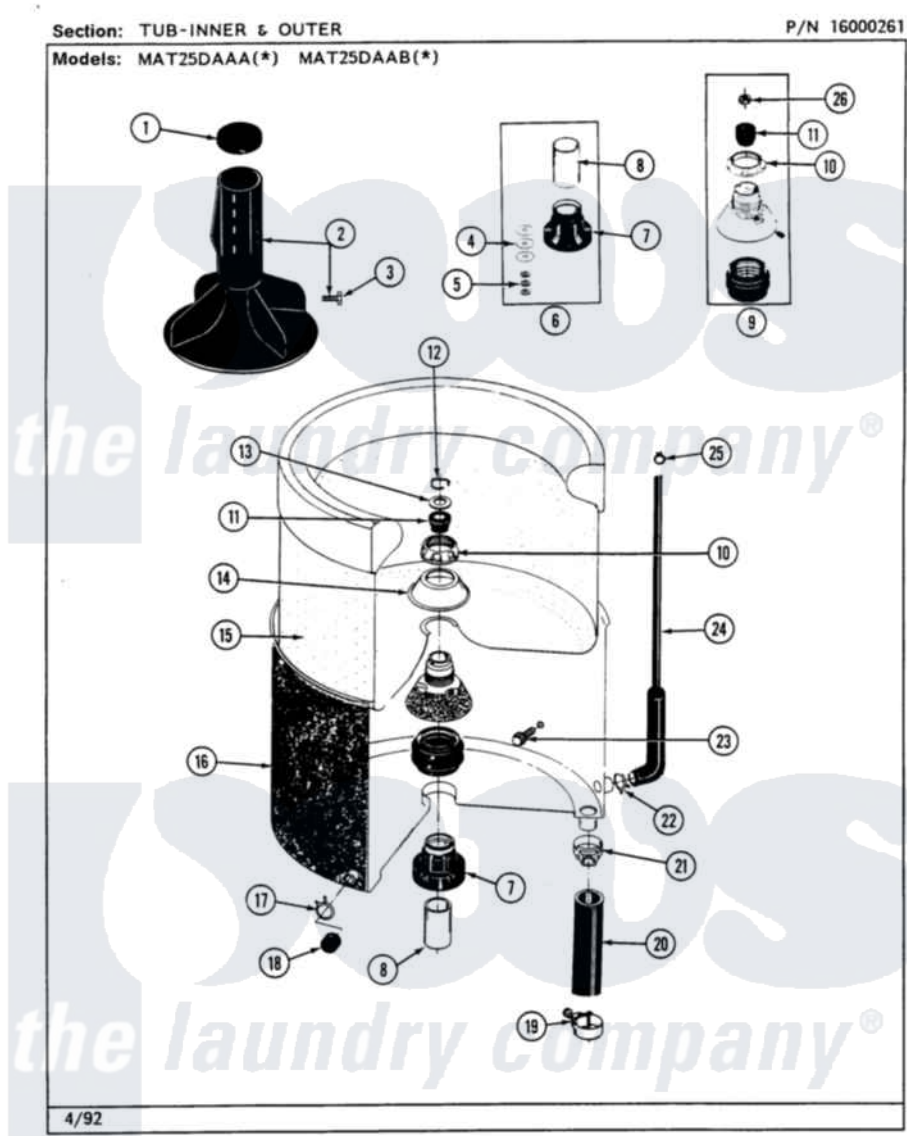

Maytag MAT23PCABL 06 - TUB

12

Maytag [Commercial Maytag MAT23PCABL Washer Parts](#) Parts Diagram 06 - TUB
 Click on the part number to view part

Item	Original Part Number	Replaced By	Status	Part Description
001	215532			Cap, Agitator
002	207119	207228		Agitator W/Lock Screw
"	208543			Agitator
003	206478		Not Available	SCREW & WASHER FOR AGITATOR
004	211100			Washer, Outer Tub
005	Y054867			Washer, Lock
006	204013	6-2040130		Tub Bearin
007	200824	6-2040130		Tub Bearin
008	211130			Bearing Liner, Tub Bearing
009	204012	6-2095720		Mounting S
010	211047	6-2110472		Nut- Clamp
011	Y0A4298	6-0A57420		Seal- Agitator
012	Y015667			Retaining Ring
013	Y015666			Washer, Retaining -
014	211210			Washer, Clamping Nut
015	NLA		Not Available	TUB, INNER W/ PLUGS

016	205486		Not Available	PART NOT USED
017	214739	596669		Clamp, Manifold
018	214725			Cap For Spout-Outer Tub
019	202574	3367052		Clamp, Hose
020	Y212989			Hose, Outer Tub To Pump
021	200900	616099		Clamp
022	211641			Clamp, 1-1/16"
023	200744	W10175939		Bolt
"	205254	W10175938		Bolt
024	212942	22001619		Tube, Water Level Switch
025	410296	596669		Clamp, Manifold
026	215980			Plug, Filter Hole