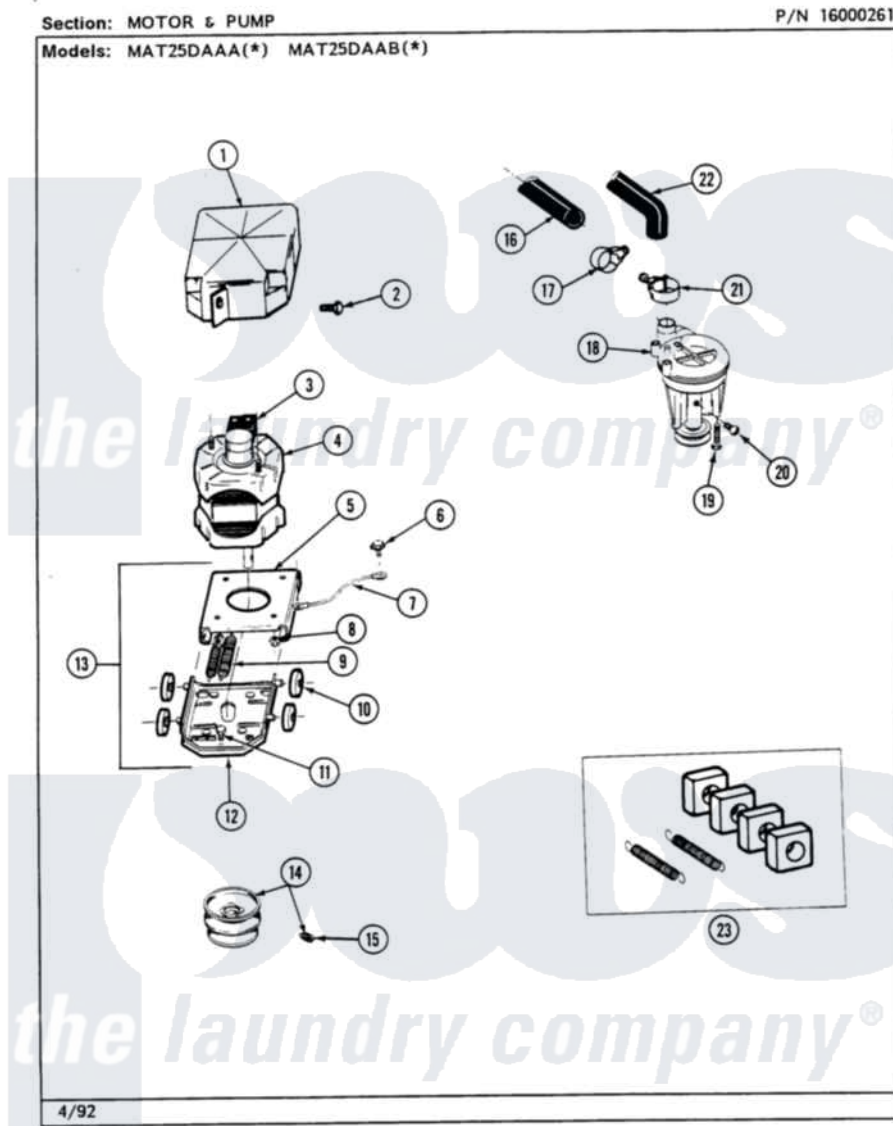

Maytag MAT23PCABL 10 - MOTOR & PUMP

Maytag [Commercial Maytag MAT23PCABL Washer Parts](#) Parts Diagram 10 - MOTOR & PUMP
 Click on the part number to view part

Item	Original Part Number	Replaced By	Status	Part Description
001	215098			Shield, Motor
002	213121	3400111		Screw, 12-14 X 5/8
003	205132		Not Available	SWITCH, MOTOR EXTERNAL START No.201664-14,205463-4 & 201800-4
"	205133		Not Available	(PROD. IDNo. 2-1664-8 & 2-5463)
"	206505		Not Available	PROD. No.201664-15, & No.205463-3.
"	NLA		Not Available	(PRODUCTION ID No. 2-1664-8,
004	201805	12002351		Motor-Drve
005	214956			Motor Mount Assembly
006	210186	3370225		Screw
007	901220			Ground Wire
008	Y311426	3400029		Nut, Adapter Plate
009	202718			Springs, Tension
010	Y204998	205000		Roller And Spring Kit 4+Spr

011	Y313561		Screw---NA
012	205908		Motor Mount Assembly
013	205999		Motor Mount Assembly
014	200816	6-2008160	Pulley- MO
015	Y053241		Set Screw, Motor Pulley
016	215057	211704	Hose, Drain
017	200461	285655	Clamp, Hose
018	202203	6-2022030	Pump As Pa
019	211880		Screw, HeX Head No.10 X 1/2 Inc
020	Y015408	22003235	Screw, Bearing Insert
021	202574	3367052	Clamp, Hose
022	213045		Hose, Outer Tub Part Not Used
023	205000		Roller And Spring Kit 4+Spr