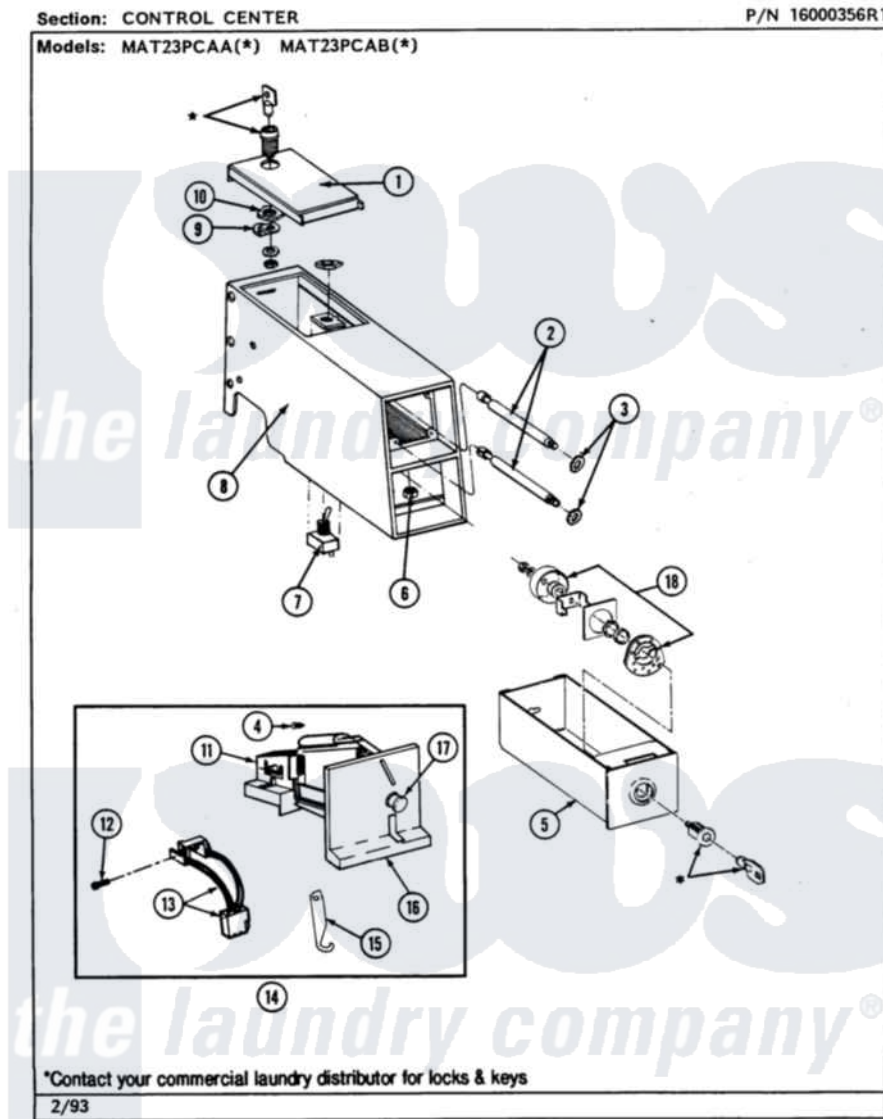

Maytag MAT23PCABW 01 - CONTROL CENTER

4

Maytag Commercial Maytag MAT23PCABW Washer Parts Parts Diagram 01 - CONTROL CENTER
 Click on the part number to view part

Item	Original Part Number	Replaced By	Status	Part Description
001	203188		Not Available	TIMER ACCESS DOOR (WHT)
"	203188L		Not Available	ACCESS DOOR-ALMOND
"	203188M		Not Available	ACCESS DOOR-HARVEST WHEAT
002	213035			Bolt, Locking
003	910181			Lockwasher, Terminal Block
004	NLA		Not Available	SCREW
005	207912	208884		Coin Box K
"	207912L	208884		Coin Box K
"	NLA		Not Available	(H. WHEAT)
006	Y052740	62739		Nut, Lock
007	206794		Not Available	SWITCH (W/NUT)
008	207940	22001407		Case, Coin Slide
"	207940L	22001408		(ALM)
"	NLA		Not Available	(H. WHEAT)
009	213750	W10133266		Cam-Lock

010	212328	W10139762	Hex Nut, 3/4-27
011	207949		Rejector, Coin
012	314665		Screw, Switch Assembly
013	206799		Optic Switch Assembly
014	NLA	Not Available	COIN DROP ASSY 25 CENTS
015	216011		Spring, Return Button
016	216010	Y208306	Kit- Mtg C
017	216009		BUTTON, RETURN
018	NLA	Not Available	CAMLOCK ASSY.