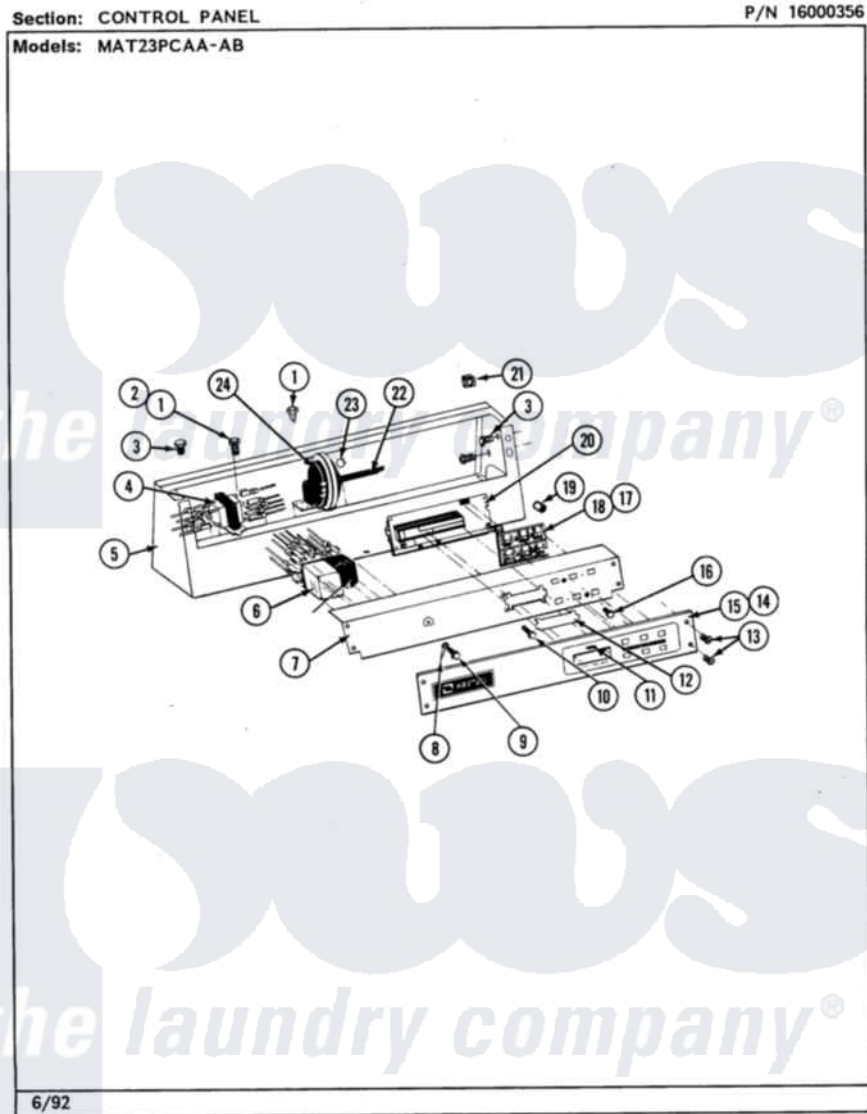

Maytag MAT23PCABW 02 - CONTROL PANEL

Maytag [Commercial Maytag MAT23PCABW Washer Parts](#) Parts Diagram 02 - CONTROL PANEL
 Click on the part number to view part

Item	Original Part Number	Replaced By	Status	Part Description
001	211294	90767		Screw, 8A X 3/8 HeX Washer Head Tapping
002	Y313559			Screw
003	212276	W10116760		Screw
004	207766			Transformer
005	206780			Control Cover Assembly
"	206780L	206780		Control Cover Assembly
"	NLA		Not Available	(H. WHEAT)
006	206421			Relay, Motor Reversing
"	212949	22001866		Screw, Relay
"	215273			Clip, Spring Relay
007	206825	215516		Plate, Back-Up
"	NLA		Not Available	(ALM)
008	205810			Wire, Ground
009	Y314322	211251		Screw, Transformer
010	215526			Screw, Circuit Board
011	214610			Bumper, Lid

012	215515		Not Available	COVER, DISPLAY
013	215506			Screw, Control Panel Overlay
014	215519			Panel, Control
015	207767	22002954		Deflector, Water
016	215527	W10140652		Screw, 6-20 X 1/2
017	215517	W10131113		Push Button
018	206808	W10135389		Push Button And Switch Assembly
019	Y215513			Standoff, Circuit Board
020	206828			Battery
"	215510		Not Available	SUPPORT, PC BOARD
"	912077			Locknut, Reader Harness
"	NLA		Not Available	CIRCUIT BOARD ASSY
021	215003			Fastener, Panel And Bracket
022	212942	22001619		Tube, Water Level Switch
023	410296	596669		Clamp, Manifold
024	203970			Switch, Water Level