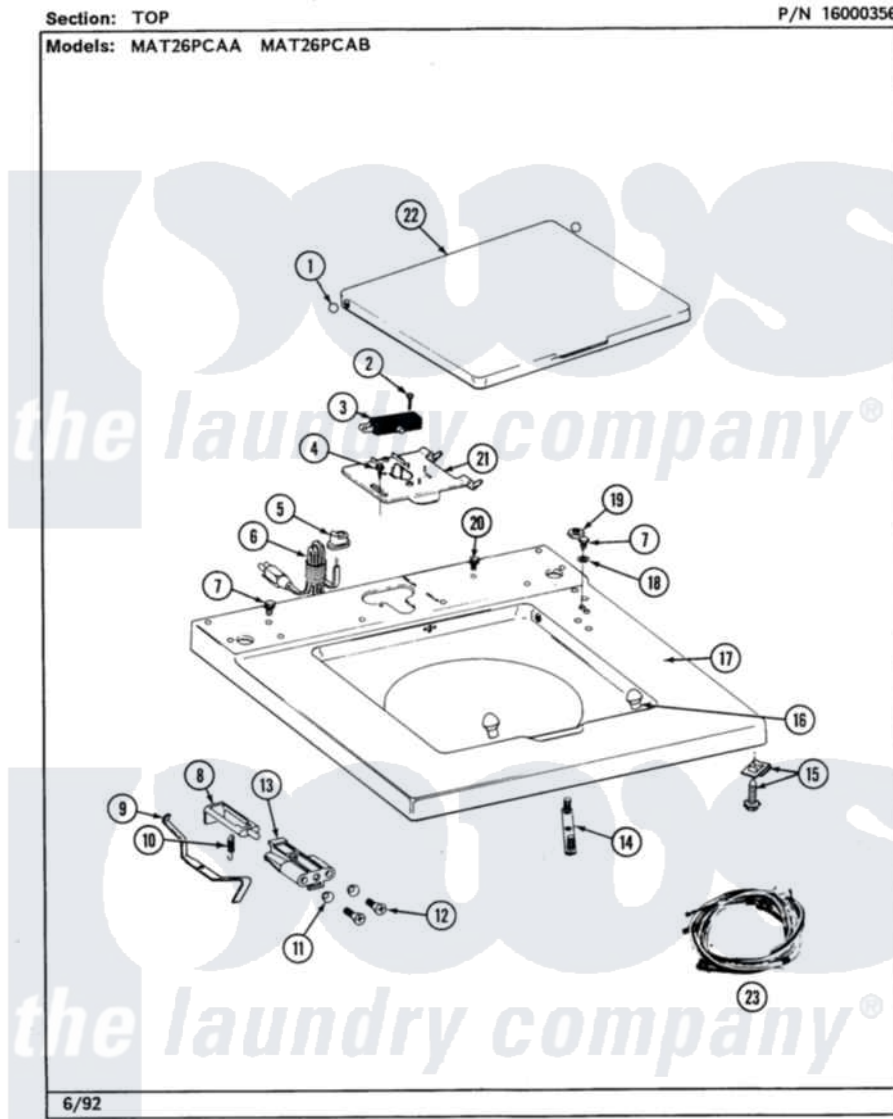

Maytag MAT23PCABW 03 - TOP

6

Maytag [Commercial Maytag MAT23PCABW Washer Parts](#) Parts Diagram 03 - TOP
Click on the part number to view part

Item	Original Part Number	Replaced By	Status	Part Description
001	211726			Hinge, Ball Lid
002	213501			Screw, No.6-20 X 1-1/8 Inch
003	205415	279347		Switch-Lid
004	207159	489355		Screw, 8 X 1/2
005	211881			Grommet, Cord Part Not Used-Gas Models Only
006	204590			Cord, Power
007	211294	90767		Screw, 8A X 3/8 HeX Washer Head Tapping
008	216255			Plunger, Lid Switch
"	NLA		Not Available	PLUNGER, LID SWITCH
"	NLA		Not Available	KIT, PLUNGER & BRACKET
009	215704			Lever, Unbalance
010	213720			Spring, Lid Switch
011	211500			Washer, Bracket To Top Cover
012	910182	25-7809		Screw, No.6-20 1/2 Flthd Torx
013	211270	201068		Plunger And Bracket

013	214279	204300	Assembly--W
"	NLA	Not Available	BRACKET, LID SWITCH
014	NLA	Not Available	STRAP, CONTROL CTR. MTG.
015	204445		Screw And Fastener Assembly
016	212716		Bumper, Lid
017	207173	Not Available	TOP COVER ASSEMBLY (WHT)
"	NLA	Not Available	(ALM)
018	910309		Washer, Mounting Strap
019	Y052740	62739	Nut, Lock
020	Y313559		Screw
021	Y215699	22001678	Bracket, Switch And Fuse
022	214901	Not Available	LID-WHITE
"	NLA	Not Available	(ALM)
023	NLA	Not Available	WIRE HARNESS NLA