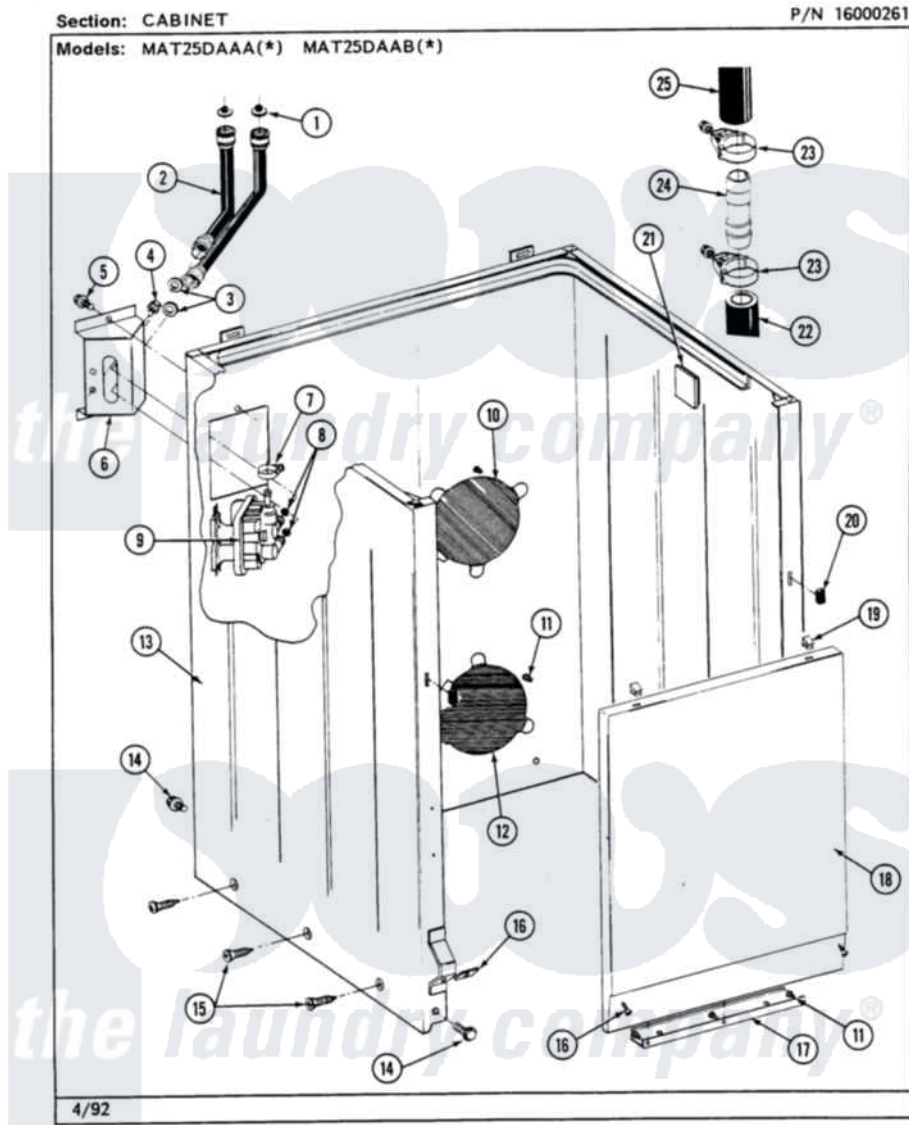

Maytag MAT23PCABW 04 - CABINET

8

Maytag [Commercial Maytag MAT23PCABW Washer Parts](#) Parts Diagram 04 - CABINET

[Click on the part number to view part](#)

Item	Original Part Number	Replaced By	Status	Part Description
001	200961	12001413		Strainer And Washer Kit
002	205828	202860		Inlet Hose Assembly
003	Y013783			Washer, Inlet Hose
004	Y313561			Screw----NA
005	212276	W10116760		Screw
006	214812	22002361		Bracket, Water Valve
007	201575			Clamp, Hose
008	214337	96160		Screen
009	205614	205613		Water Valve
010	NLA		Not Available	PLATE, ACCESS
011	211294	90767		Screw, 8A X 3/8 HeX Washer Head Tapping
012	212985	22002924		Plate, Access
013	NLA		Not Available	CABINET (WHT)
014	213121	3400111		Screw, 12-14 X 5/8
015	213007			Xfor Cabinet See Cabinet, Back

016	204439		Screw And Fstner Assembly
017	213846		Guard, Belt
018	212998	Not Available	PANEL, FRONT (WHT)
"	212998L	Not Available	FRONT PANEL-ALMOND
"	NLA	Not Available	(H. WHEAT)
019	212982	22001650	Fastener, Spring
020	214376	22002331	Spacer, Front Panel
021	215058		Pad, Cabinet Bumper
022	214768	211704	Hose, Drain
023	200461	285655	Clamp, Hose
024	211111	16272	Connector, Straight
025	215057	211704	Hose, Drain