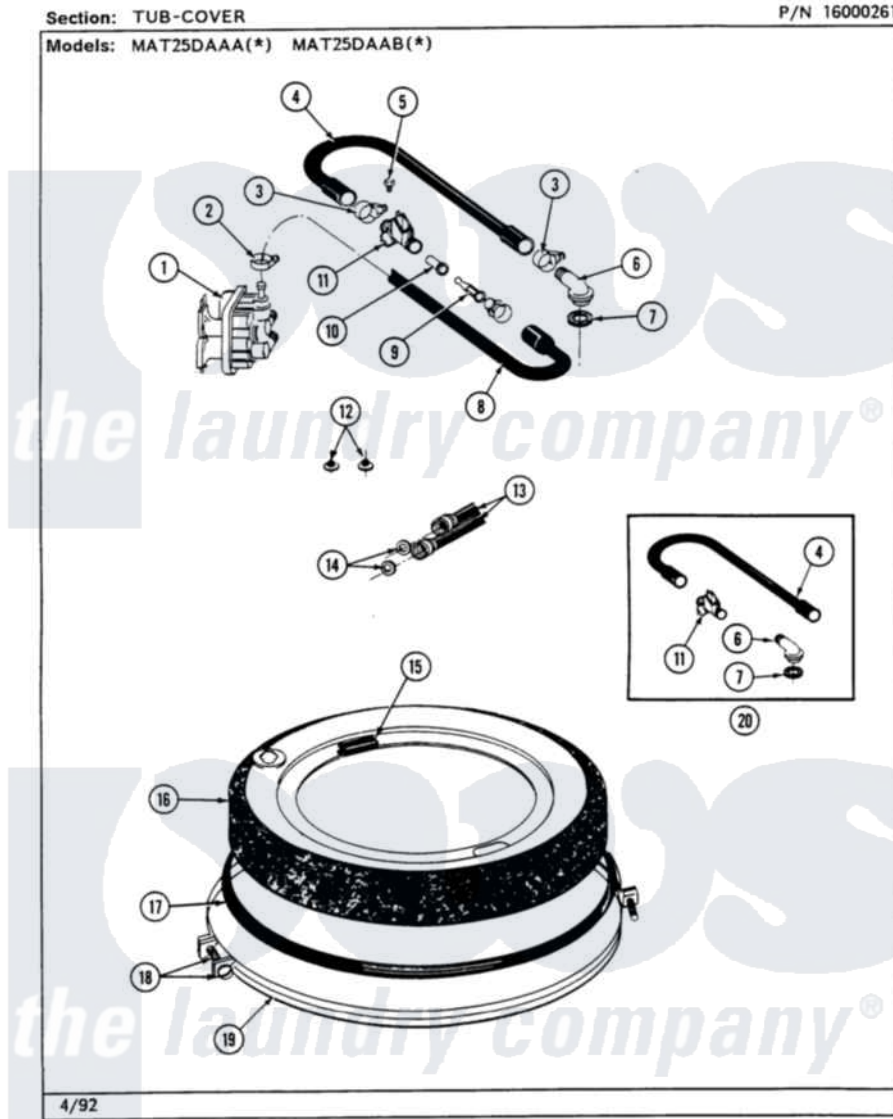

Maytag MAT23PCABW 05 - TUB COVER

10

Maytag [Commercial Maytag MAT23PCABW Washer Parts](#) Parts Diagram 05 - TUB COVER
 Click on the part number to view part

Item	Original Part Number	Replaced By	Status	Part Description
001	205614	205613		Water Valve
002	201575			Clamp, Hose
003	202515	596669		Clamp, Manifold
004	Y215234			Hose, Injector Fill
005	312620			Screw, Sems
006	215235			Tube, Injector
007	215233			Seal For Injector Tube
008	213013			Hose, Injector
009	213015			Nozzle, Injector
010	213016	216201		Nozzle
011	215447			Sleeve For Injector
012	200961	12001413		Strainer And Washer Kit
013	205828	202860		Inlet Hose Assembly
014	Y013783			Washer, Inlet Hose
015	215232			Bumper, Unbalance
016	206380		Not Available	COVER, TUB

017

[211232](#)

Seal, Tub Cover

018

[205529](#)

Nut And Bolt Kit For Tub Clam

019

[200846](#)

Clamp - Tub Cover

020

206683

[206680](#)

Water Injector Assembly