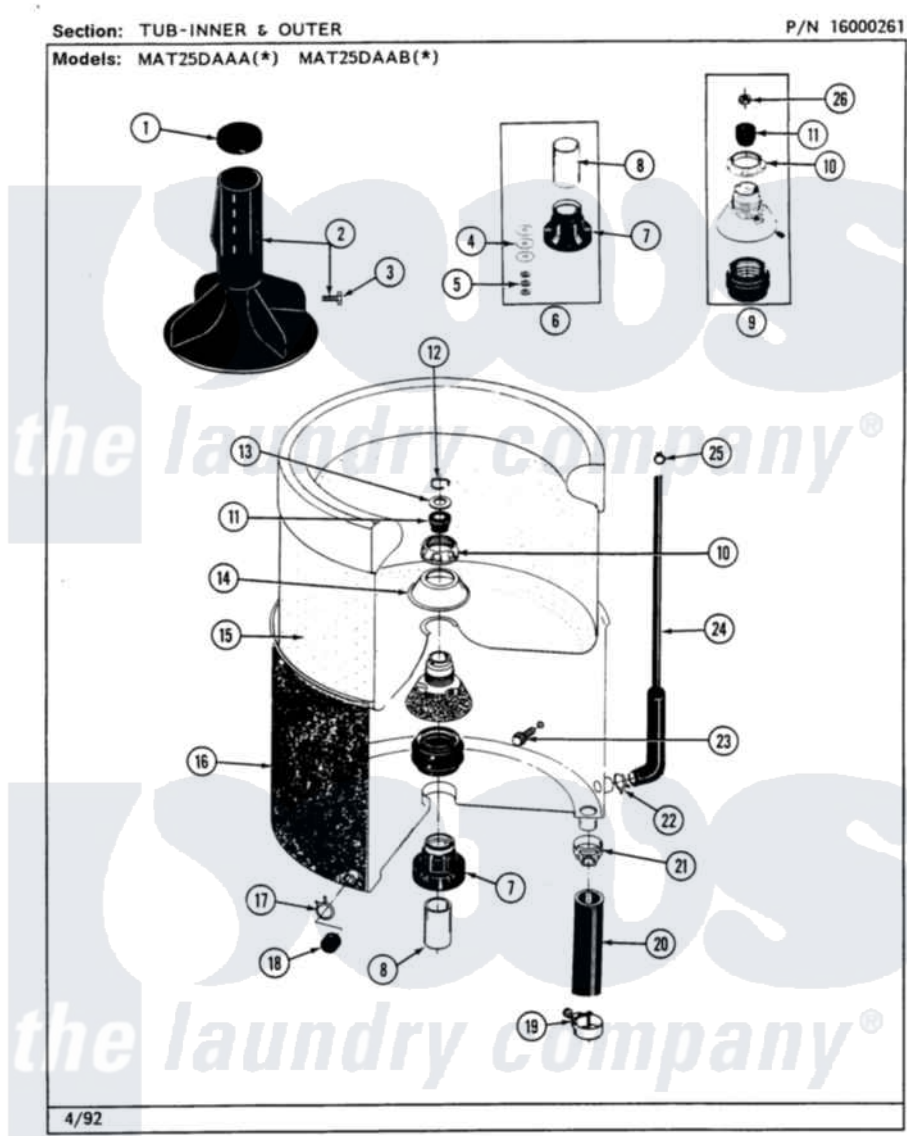

Maytag MAT23PCABW 06 - TUB

12

Maytag [Commercial Maytag MAT23PCABW Washer Parts](#) Parts Diagram 06 - TUB
 Click on the part number to view part

Item	Original Part Number	Replaced By	Status	Part Description
001	215532			Cap, Agitator
002	207119	207228		Agitator W/Lock Screw
"	208543			Agitator
003	206478		Not Available	SCREW & WASHER FOR AGITATOR
004	211100			Washer, Outer Tub
005	Y054867			Washer, Lock
006	204013	6-2040130		Tub Bearin
007	200824	6-2040130		Tub Bearin
008	211130			Bearing Liner, Tub Bearing
009	204012	6-2095720		Mounting S
010	211047	6-2110472		Nut- Clamp
011	Y0A4298	6-0A57420		Seal- Agitator
012	Y015667			Retaining Ring
013	Y015666			Washer, Retaining -
014	211210			Washer, Clamping Nut
015	NLA		Not Available	TUB, INNER W/ PLUGS

016	205486		Not Available	PART NOT USED
017	214739	596669		Clamp, Manifold
018	214725			Cap For Spout-Outer Tub
019	202574	3367052		Clamp, Hose
020	Y212989			Hose, Outer Tub To Pump
021	200900	616099		Clamp
022	211641			Clamp, 1-1/16"
023	200744	W10175939		Bolt
"	205254	W10175938		Bolt
024	212942	22001619		Tube, Water Level Switch
025	410296	596669		Clamp, Manifold
026	215980			Plug, Filter Hole