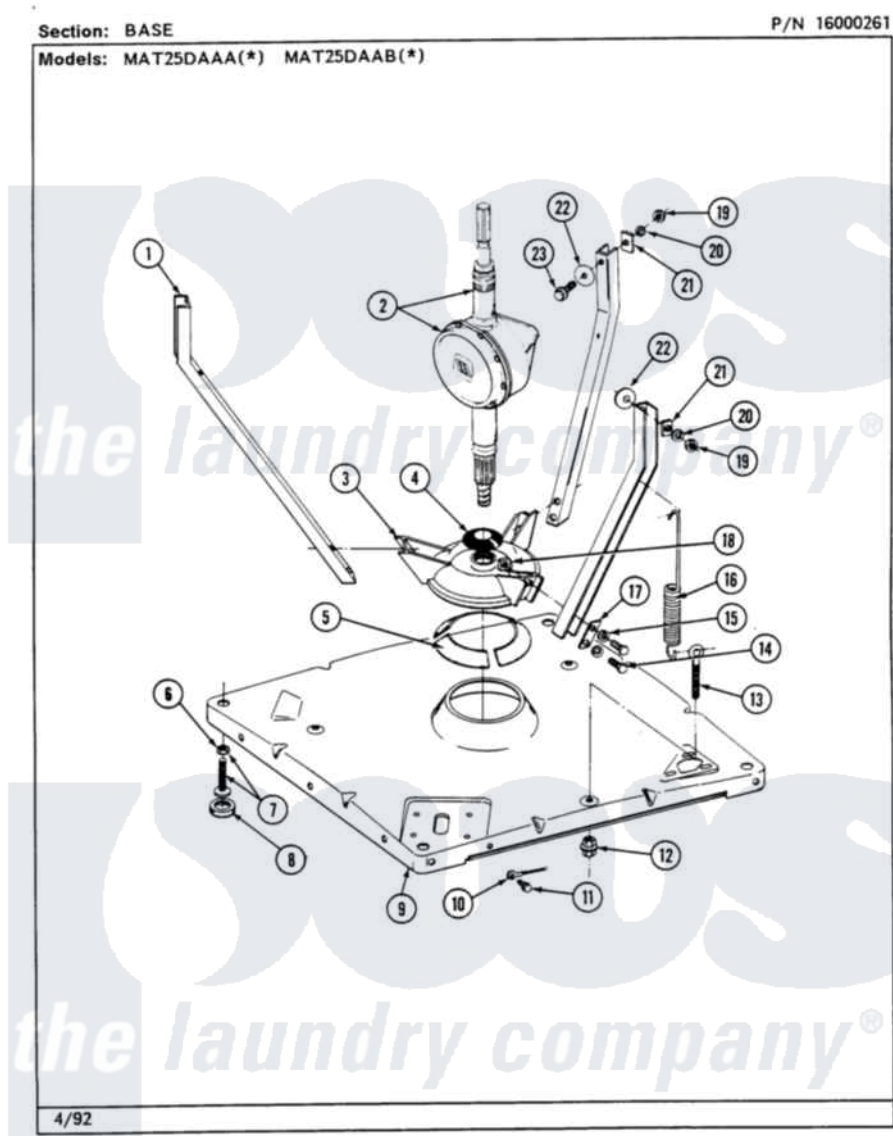

Maytag MAT23PCABW 08 - BASE

16

Maytag [Commercial Maytag MAT23PCABW Washer Parts](#) Parts Diagram 08 - BASE
 Click on the part number to view part

Item	Original Part Number	Replaced By	Status	Part Description
001	213100		Not Available	PART NOT USED
002	206707	6-2097750		Trans Dee
003	203725			Damper W/Bolt And Clip
004	211028	22001586		Deflector, Water
005	203956			Damper Pad Kit
006	210385			Lock Nut For Adjustable Leg
007	Y302699	22003428		Leg, Adjustable
008	210684			Foot, Adjustable Leg
009	203274			Base With Damper Pads
010	204807			Ground Wire, Supp. Plte To Top Cover
011	210186	3370225		Screw
012	211949			Nut, Adjustment Eyebolt
013	213120	216416		Bolt, Eye/Centering Spring
014	Y015627			Screw- Hex
015	911852	486009		Lockwasher
016	213054			Centering Spring - 3 Used

017	213073		Washer, Double Brace
018	Y052785		Nut, Brace To Damper
019	Y052734		Nut, Carrage Bolts And Bracket
020	Y054867		Washer, Lock
021	212979	Not Available	WASHER, TUB BRACE
022	211100		Washer, Outer Tub
023	200744	W10175939	Bolt
"	205254	W10175938	Bolt