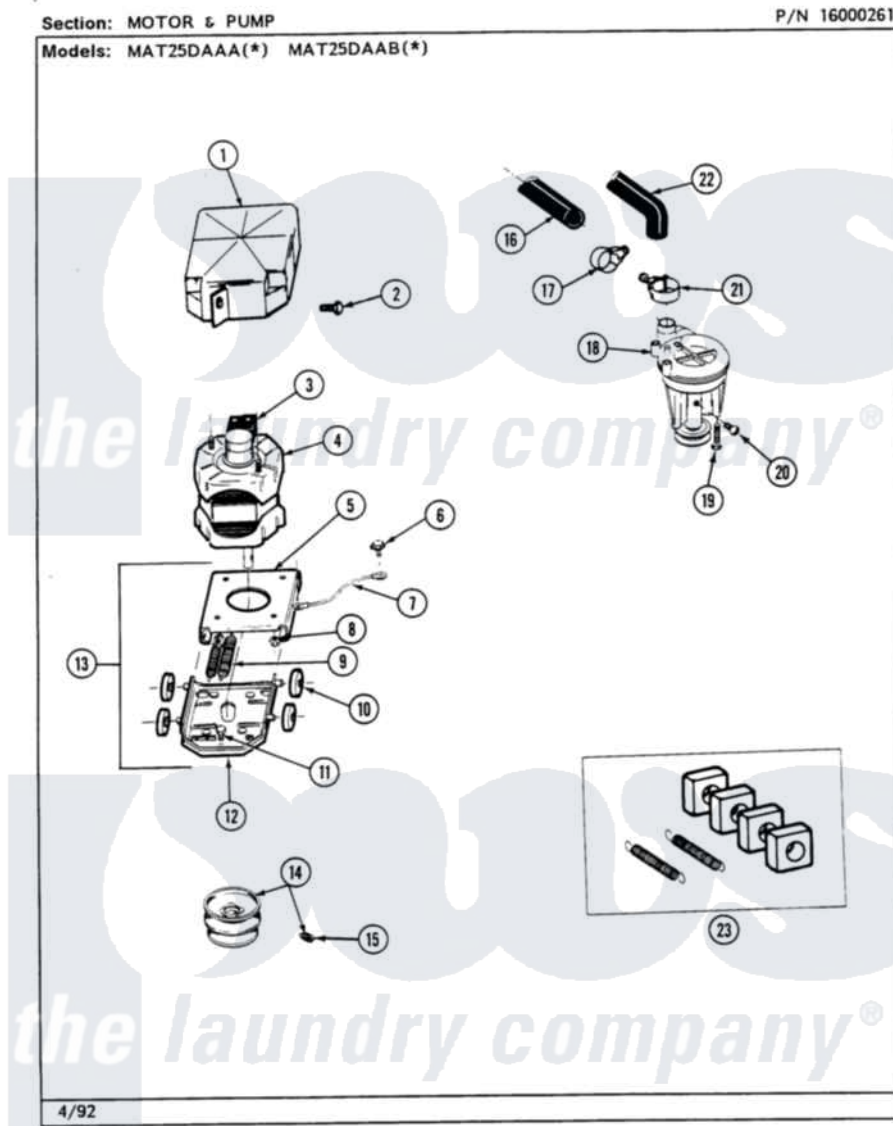

# Maytag MAT23PCABW 10 - MOTOR & PUMP

Maytag [Commercial Maytag MAT23PCABW Washer Parts](#) Parts Diagram 10 - MOTOR & PUMP  
 Click on the part number to view part

Item	Original Part Number	Replaced By	Status	Part Description
001	<a href="#">215098</a>			Shield, Motor
002	<a href="#">213121</a>	<a href="#">3400111</a>		Screw, 12-14 X 5/8
003	205132		Not Available	SWITCH, MOTOR EXTERNAL START No.201664-14,205463-4 & 201800-4
"	205133		Not Available	(PROD. IDNo. 2-1664-8 & 2-5463)
"	206505		Not Available	PROD. No.201664-15, & No.205463-3.
"	NLA		Not Available	(PRODUCTION ID No. 2-1664-8,
004	201805	<a href="#">12002351</a>		Motor-Drve
005	<a href="#">214956</a>			Motor Mount Assembly
006	210186	<a href="#">3370225</a>		Screw
007	<a href="#">901220</a>			Ground Wire
008	<a href="#">Y311426</a>	<a href="#">3400029</a>		Nut, Adapter Plate
009	<a href="#">202718</a>			Springs, Tension
010	Y204998	<a href="#">205000</a>		Roller And Spring Kit 4+Spr

011	<a href="#">Y313561</a>		Screw---NA
012	<a href="#">205908</a>		Motor Mount Assembly
013	<a href="#">205999</a>		Motor Mount Assembly
014	200816	<a href="#">6-2008160</a>	Pulley- MO
015	<a href="#">Y053241</a>		Set Screw, Motor Pulley
016	215057	<a href="#">211704</a>	Hose, Drain
017	200461	<a href="#">285655</a>	Clamp, Hose
018	202203	<a href="#">6-2022030</a>	Pump As Pa
019	<a href="#">211880</a>		Screw, HeX Head No.10 X 1/2 Inc
020	Y015408	<a href="#">22003235</a>	Screw, Bearing Insert
021	202574	<a href="#">3367052</a>	Clamp, Hose
022	<a href="#">213045</a>		Hose, Outer Tub Part Not Used
023	<a href="#">205000</a>		Roller And Spring Kit 4+Spr