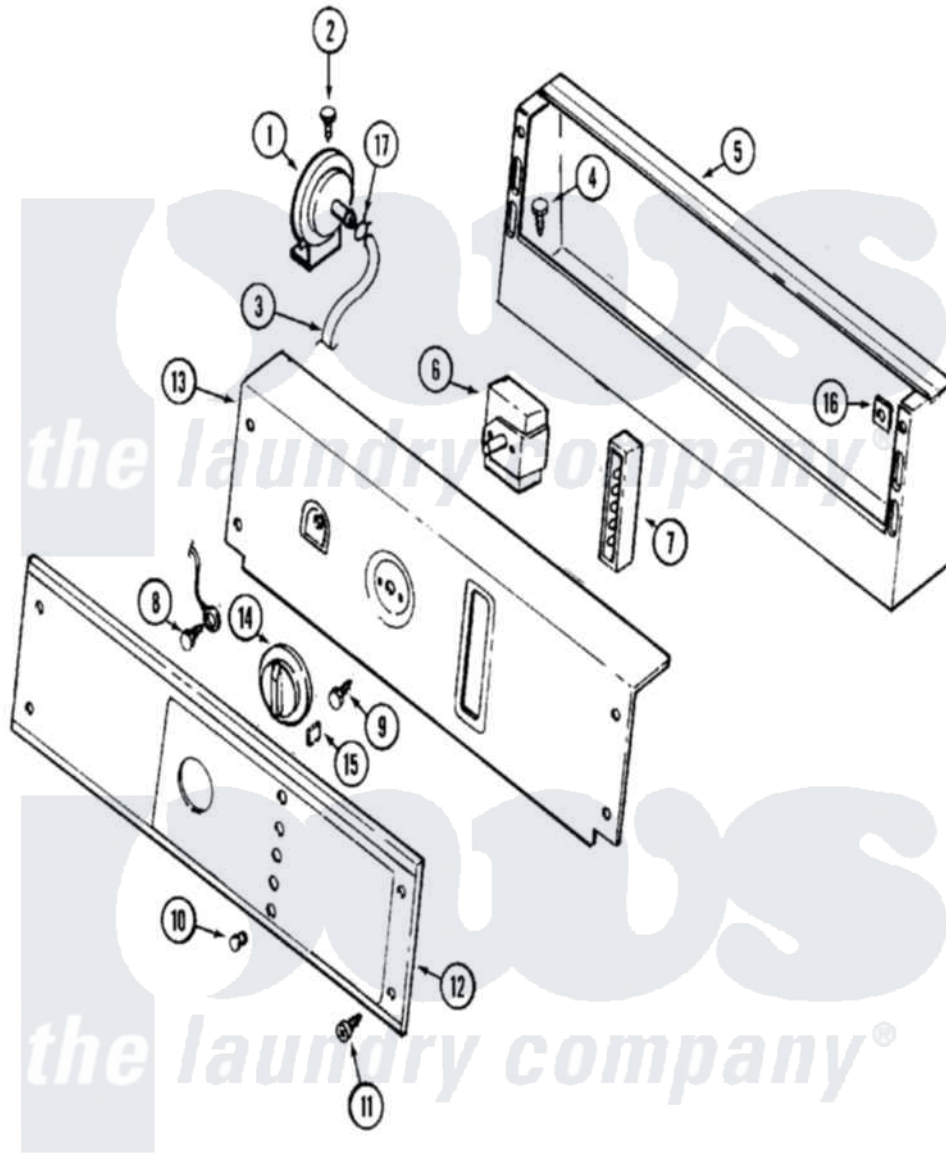

# Maytag MAT25CSAAG 01 - CONTROL PANEL

Maytag [Commercial Maytag MAT25CSAAG Washer Parts](#) Parts Diagram 01 - CONTROL PANEL  
 Click on the part number to view part

Item	Original Part Number	Replaced By	Status	Part Description
001	<a href="#">203970</a>			Switch, Water Level
002	<a href="#">211294</a>	<a href="#">90767</a>		Screw, 8A X 3/8 HeX Washer Head Tapping
003	212942	<a href="#">22001619</a>		Tube, Water Level Switch
004	212276	<a href="#">W10116760</a>		Screw
005	<a href="#">206780</a>			Control Cover Assembly
"	206780L	<a href="#">206780</a>		Control Cover Assembly
"	NLA		Not Available	(H. WHEAT)
006	<a href="#">205353</a>			Switch, DiAl-A-Fabric
007	<a href="#">206881</a>			Indicator, Light
008	Y314322	<a href="#">211251</a>		Screw, Transformer
009	<a href="#">Y313588</a>	<a href="#">488234</a>		Screw 8-32 X 1/4
010	<a href="#">215564</a>			Lens, Indicator Light
011	<a href="#">215506</a>			Screw, Control Panel Overlay
012	NLA		Not Available	PANEL, CONTROL (W/LENS)
013	215570	<a href="#">22001592</a>		(WHT)
"	NLA		Not Available	(ALM)

014	<a href="#">206894</a>		Knob, Selector
015	215561	<a href="#">206894</a>	Knob, Selector
016	<a href="#">215003</a>		Fastener, Panel And Bracket
017	410296	<a href="#">596669</a>	Clamp, Manifold