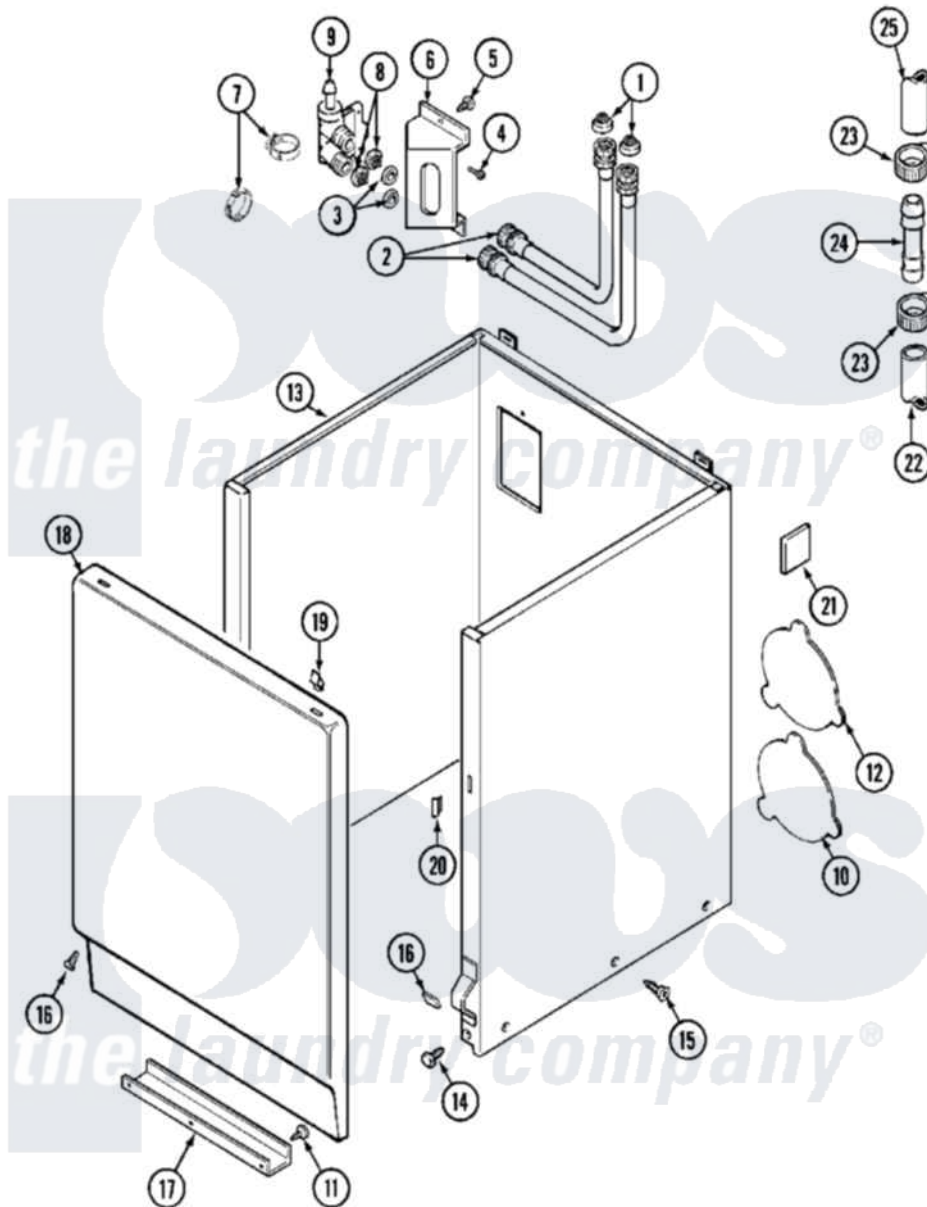

# Maytag MAT25CSAAG 05 - CABINET

Maytag [Commercial Maytag MAT25CSAAG Washer Parts](#) Parts Diagram 05 - CABINET  
 Click on the part number to view part

Item	Original Part Number	Replaced By	Status	Part Description
001	200961	<a href="#">12001413</a>		Strainer And Washer Kit
002	205828	<a href="#">202860</a>		Inlet Hose Assembly
003	<a href="#">Y013783</a>			Washer, Inlet Hose
004	<a href="#">Y313561</a>			Screw----NA
005	212276	<a href="#">W10116760</a>		Screw
006	214812	<a href="#">22002361</a>		Bracket, Water Valve
007	<a href="#">201575</a>			Clamp, Hose
008	214337	<a href="#">96160</a>		Screen
009	205614	<a href="#">205613</a>		Water Valve
010	NLA		Not Available	PLATE, ACCESS
011	<a href="#">211294</a>	<a href="#">90767</a>		Screw, 8A X 3/8 HeX Washer Head Tapping
012	212985	<a href="#">22002924</a>		Plate, Access
013	NLA		Not Available	CABINET (WHT)
014	<a href="#">213121</a>	<a href="#">3400111</a>		Screw, 12-14 X 5/8
015	<a href="#">213007</a>			Xfor Cabinet See Cabinet, Back

016	<a href="#">204439</a>		Screw And Fstner Assembly
017	<a href="#">213846</a>		Guard, Belt
018	212998	Not Available	PANEL, FRONT (WHT)
"	212998L	Not Available	FRONT PANEL-ALMOND
"	NLA	Not Available	(H. WHEAT)
019	212982	<a href="#">22001650</a>	Fastener, Spring
020	214376	<a href="#">22002331</a>	Spacer, Front Panel
021	<a href="#">215058</a>		Pad, Cabinet Bumper
022	<a href="#">214768</a>	<a href="#">211704</a>	Hose, Drain
023	200461	<a href="#">285655</a>	Clamp, Hose
024	<a href="#">211111</a>	<a href="#">16272</a>	Connector, Straight
025	215057	<a href="#">211704</a>	Hose, Drain