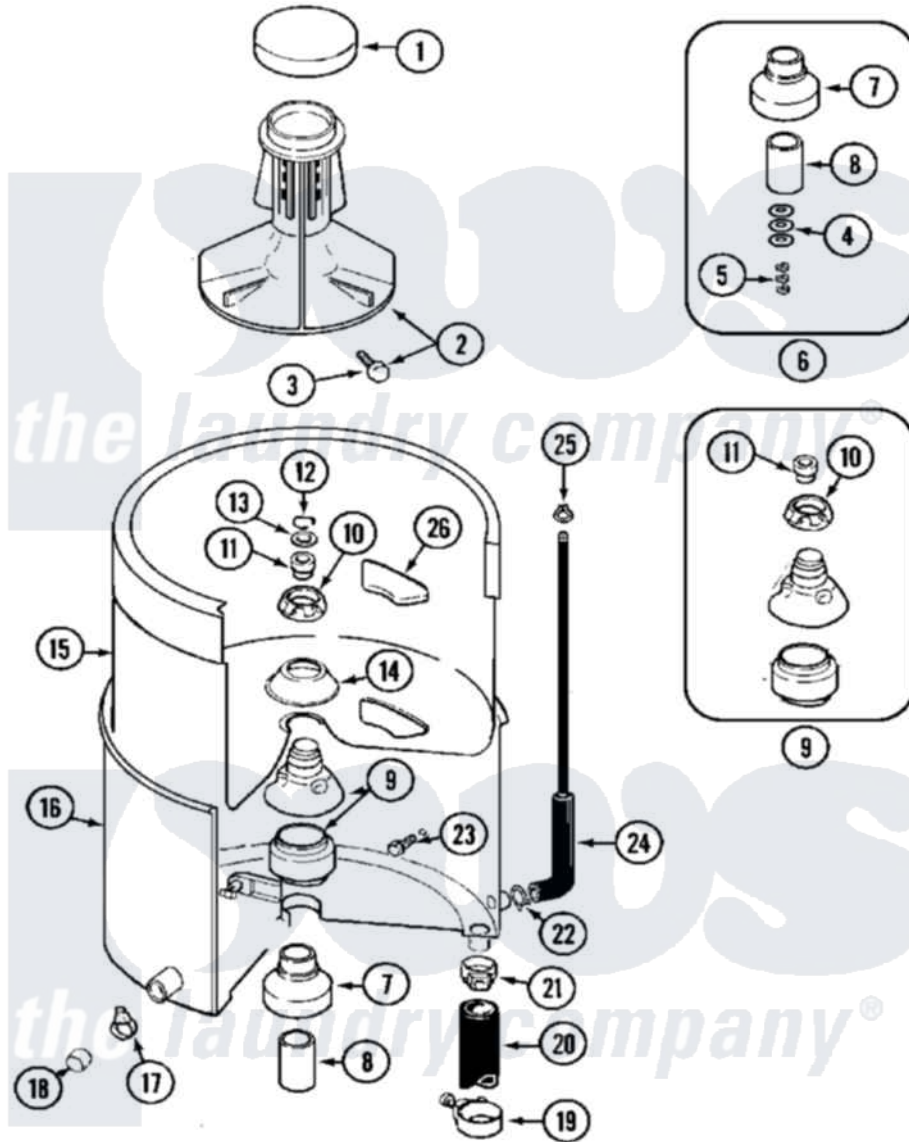

Maytag MAT25CSAAG 07 - TUB

Maytag [Commercial Maytag MAT25CSAAG Washer Parts](#) Parts Diagram 07 - TUB
 Click on the part number to view part

Item	Original Part Number	Replaced By	Status	Part Description
001	215532			Cap, Agitator
002	207119	207228		Agitator W/Lock Screw
"	208543			Agitator
003	206478		Not Available	SCREW & WASHER FOR AGITATOR
004	211100			Washer, Outer Tub
005	Y054867			Washer, Lock
006	204013	6-2040130		Tub Bearin
007	200824	6-2040130		Tub Bearin
008	211130			Bearing Liner, Tub Bearing
009	204012	6-2095720		Mounting S
010	211047	6-2110472		Nut- Clamp
011	Y0A4298	6-0A57420		Seal- Agitator
012	Y015667			Retaining Ring
013	Y015666			Washer, Retaining -
014	211210			Washer, Clamping Nut
015	NLA		Not Available	TUB, INNER (W/PLUG)

016	205486		Not Available	PART NOT USED
017	214739	596669		Clamp, Manifold
018	214725			Cap For Spout-Outer Tub
019	202574	3367052		Clamp, Hose
020	Y212989			Hose, Outer Tub To Pump
021	200900	616099		Clamp
022	211641			Clamp, 1-1/16"
023	200744	W10175939		Bolt
"	205254	W10175938		Bolt
024	212942	22001619		Tube, Water Level Switch
025	410296	596669		Clamp, Manifold
026	215980			Plug, Filter Hole