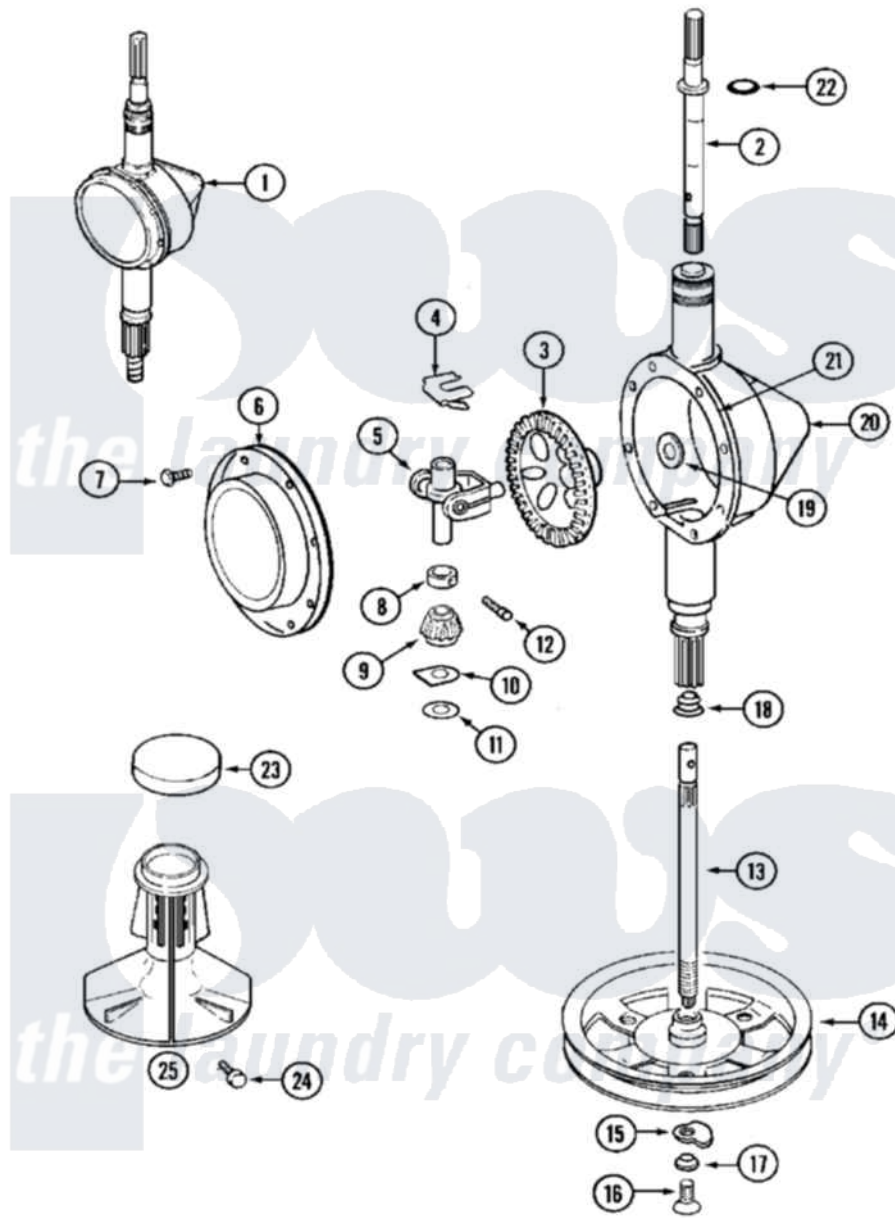

Maytag MAT25CSAAG 08 - TRANSMISSION

Maytag Commercial Maytag MAT25CSAAG Washer Parts Parts Diagram 08 - TRANSMISSION
 Click on the part number to view part

Item	Original Part Number	Replaced By	Status	Part Description
001	206708	6-2097790		Transmison
002	207153	6-2097820		Kit- Shaft
003	206713	6-2067130		Gear- Beve
004	215581			Spring, Agitator Shaft
005	206685	6-2066850		Yoke
006	206628			Cover, Transmission
007	215417		Not Available	SCREW, TRANSMISSION COVER
008	215415		Not Available	COLLAR, LOWER
009	215401	W10221114		Pinion
010	215395			Plate, Clutch
011	211483	6-2114830		Washer- SP
012	Y206629			Pin, Collar
013	NLA		Not Available	SHAFT, CENTER
014	211059	6-2301530		Pulley
015	211089			Lug, Stop Pulley
016	211375	681582		Screw

017	211090	22003555	Washer, Stop Lug
018	206602	207843	Lip Seal Repair Kit
019	215394		Washer, Bevel Gear
020	206625	6-2097790	Transmison
021	Y058700	675652	Adhesive
022	210690		Seal, Rubber
023	215532		Cap, Agitator
024	206478	Not Available	SCREW & WASHER FOR AGITATOR
025	207119	207228	Agitator W/Lock Screw