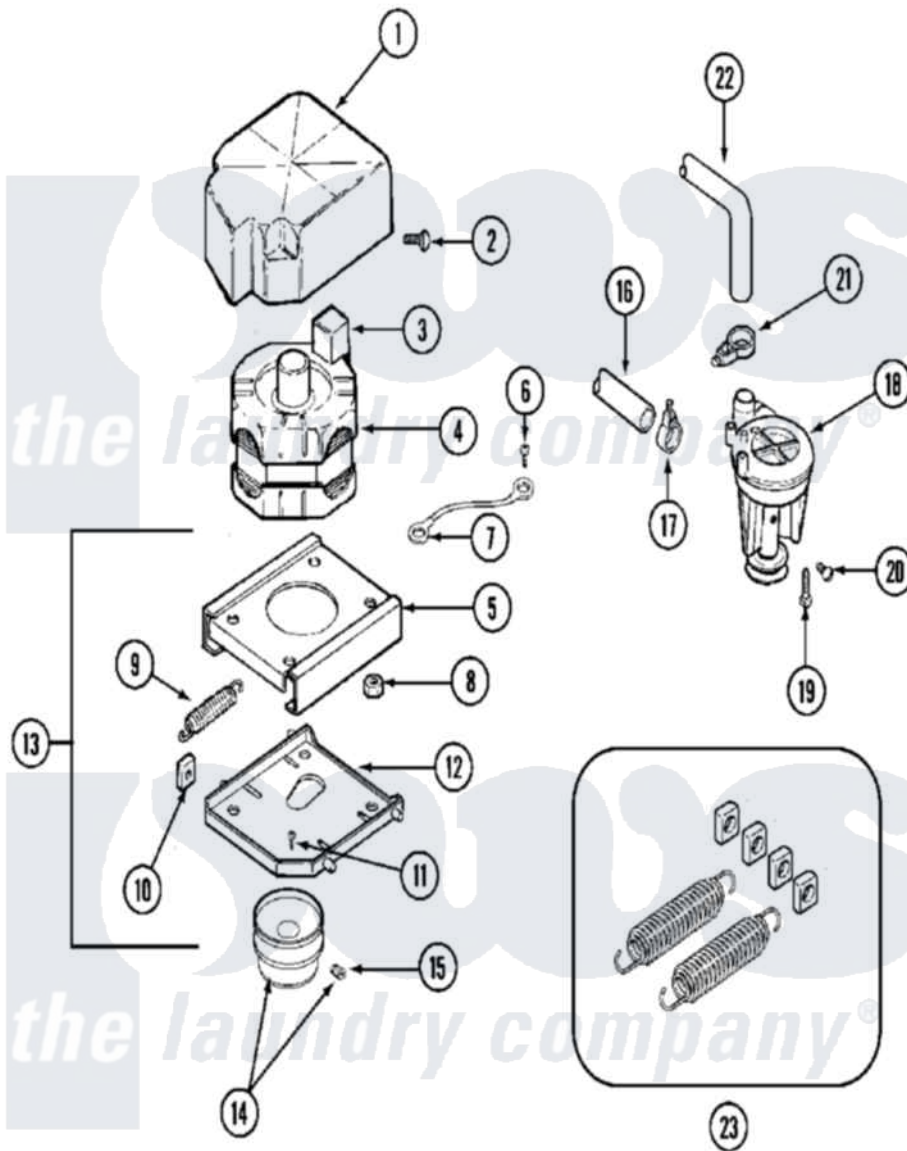

# Maytag MAT25CSAAG 11 - MOTOR & PUMP

Maytag Commercial Maytag MAT25CSAAG Washer Parts Parts Diagram 11 - MOTOR & PUMP  
 Click on the part number to view part

Item	Original Part Number	Replaced By	Status	Part Description
001	<a href="#">215098</a>			Shield, Motor
002	<a href="#">213121</a>	<a href="#">3400111</a>		Screw, 12-14 X 5/8
003	205132		Not Available	SWITCH, MOTOR EXTERNAL START No.201664-14,205463-4 & 201800-4
"	205133		Not Available	(PROD. IDNo. 2-1664-8 & 2-5463)
"	206505		Not Available	PROD. No.201664-15, & No.205463-3.
"	NLA		Not Available	(PROD. ID NOS. 2-1664-8
004	201805	<a href="#">12002351</a>		Motor-Drve
005	<a href="#">214956</a>			Motor Mount Assembly
006	210186	<a href="#">3370225</a>		Screw
007	<a href="#">901220</a>			Ground Wire
008	<a href="#">Y311426</a>	<a href="#">3400029</a>		Nut, Adapter Plate
009	<a href="#">202718</a>			Springs, Tension
010	Y204998	<a href="#">205000</a>		Roller And Spring Kit 4+Spr
011	<a href="#">Y313561</a>			Screw----NA

012	<a href="#">205908</a>		Motor Mount Assembly
013	<a href="#">205999</a>		Motor Mount Assembly
014	200816	<a href="#">6-2008160</a>	Pulley- MO
015	<a href="#">Y053241</a>		Set Screw, Motor Pulley
016	215057	<a href="#">211704</a>	Hose, Drain
017	200461	<a href="#">285655</a>	Clamp, Hose
018	202203	<a href="#">6-2022030</a>	Pump As Pa
019	<a href="#">211880</a>		Screw, HeX Head No.10 X 1/2 Inc
020	Y015408	<a href="#">22003235</a>	Screw, Bearing Insert
021	202574	<a href="#">3367052</a>	Clamp, Hose
022	<a href="#">Y212989</a>		Hose, Outer Tub To Pump
023	<a href="#">205000</a>		Roller And Spring Kit 4+Spr