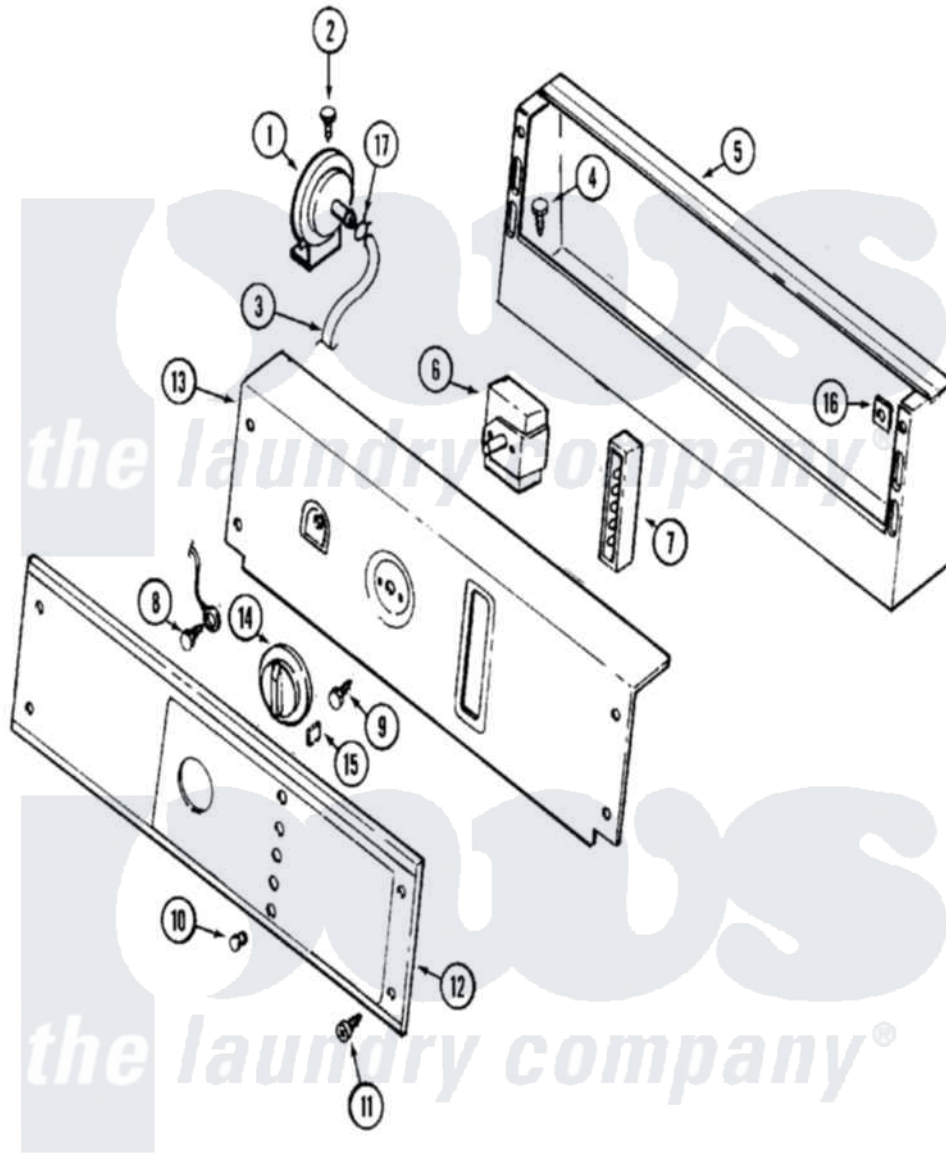

# Maytag MAT25CSAGG 01 - CONTROL PANEL

Maytag [Commercial Maytag MAT25CSAGG Washer Parts](#) Parts Diagram 01 - CONTROL PANEL  
 Click on the part number to view part

Item	Original Part Number	Replaced By	Status	Part Description
001	<a href="#">203970</a>			Switch, Water Level
002	<a href="#">211294</a>	<a href="#">90767</a>		Screw, 8A X 3/8 HeX Washer Head Tapping
003	212942	<a href="#">22001619</a>		Tube, Water Level Switch
004	212276	<a href="#">W10116760</a>		Screw
005	<a href="#">206780</a>			Control Cover Assembly
"	206780L	<a href="#">206780</a>		Control Cover Assembly
"	NLA		Not Available	(H. WHEAT)
006	<a href="#">205353</a>			Switch, DiAl-A-Fabric
007	206882	<a href="#">W10133276</a>		Indicator, Five Light
008	Y314322	<a href="#">211251</a>		Screw, Transformer
009	<a href="#">Y313588</a>	<a href="#">488234</a>		Screw 8-32 X 1/4
010	<a href="#">215564</a>			Lens, Indicator Light
011	<a href="#">215506</a>			Screw, Control Panel Overlay
012	NLA		Not Available	CONTROL PANEL W/LENS
013	215570	<a href="#">22001592</a>		(WHT)
"	NLA		Not Available	(ALM)

014	<a href="#">206894</a>		Knob, Selector
015	215561	<a href="#">206894</a>	Knob, Selector
016	<a href="#">215003</a>		Fastener, Panel And Bracket
017	410296	<a href="#">596669</a>	Clamp, Manifold