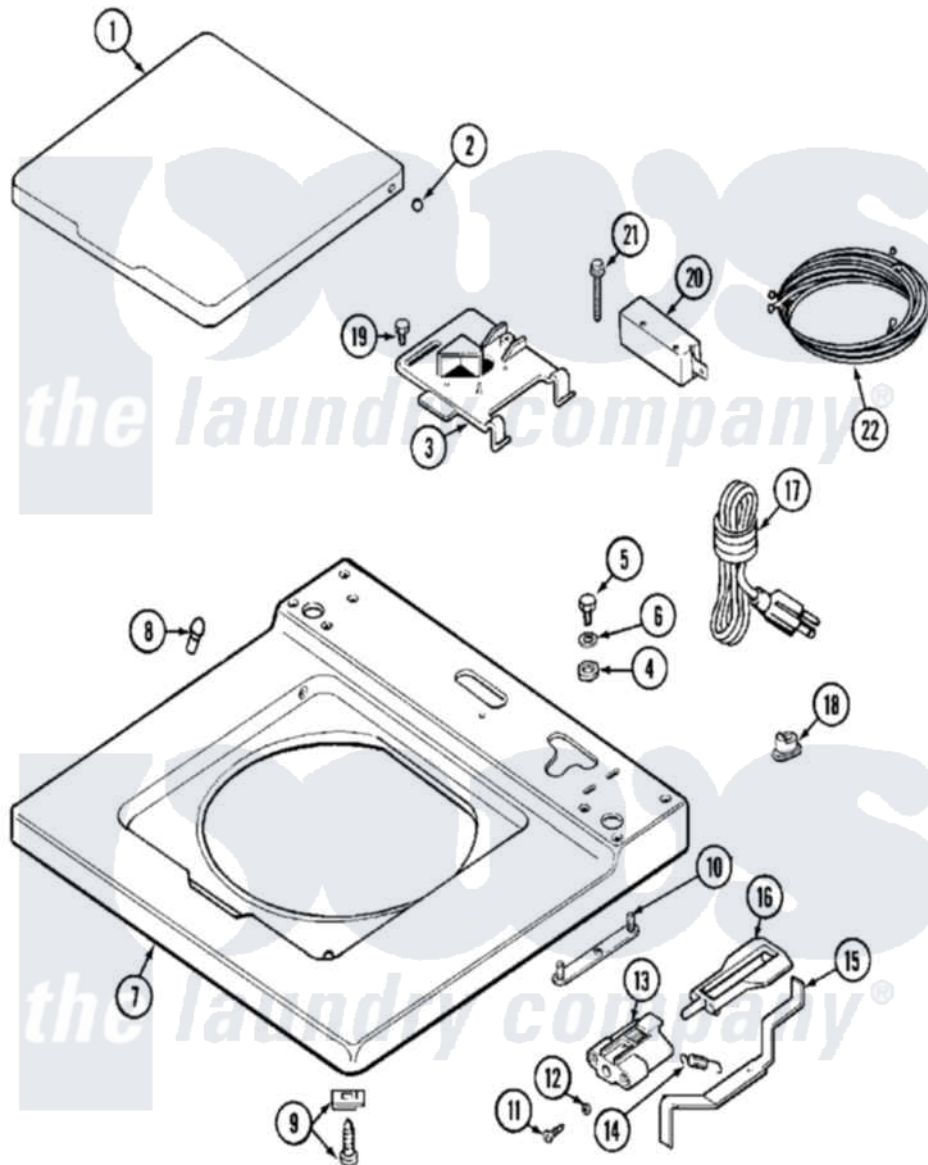

Maytag MAT25CSAGG 02 - TOP ASSEMBLY

Maytag Commercial Maytag MAT25CSAGG Washer Parts Parts Diagram 02 - TOP ASSEMBLY
 Click on the part number to view part

Item	Original Part Number	Replaced By	Status	Part Description
001	214901		Not Available	LID-WHITE
"	NLA		Not Available	(ALM)
002	211726			Hinge, Ball Lid
003	Y215699	22001678		Bracket, Switch And Fuse
004	Y052740	62739		Nut, Lock
005	211294	90767		Screw, 8A X 3/8 HeX Washer Head Tapping
006	910309			Washer, Mounting Strap
007	207173		Not Available	TOP COVER ASSEMBLY (WHT)
"	NLA		Not Available	(ALM)
008	212716			Bumper, Lid
009	204445			Screw And Fastener Assembly
010	NLA		Not Available	MTG. STRAP---NA
011	910182	25-7809		Screw, No.6-20 1/2 Flthd Torx
012	211500			Washer, Bracket To Top Cover
013	201068			Plunger And Bracket

013	204900		Assembly--W
"	NLA	Not Available	KIT, PLUNGER & BRACKET
014	213720		Spring, Lid Switch
015	215704		Lever, Unbalance
016	213718		Plunger, Lid Switch
"	216255		Plunger, Lid Switch
017	204590		Cord, Power
"	214519		LABEL, ELECTRICAL INSTR. PART NOT USED-GAS MODELS ONLY
018	216183		Grommet, Cord Export
019	207159	489355	Screw, 8 X 1/2
020	206415		Switch, Lid
021	213501		Screw, No.6-20 X 1-1/8 Inch
022	NLA	Not Available	HARNESS, WIRE (230V-50)