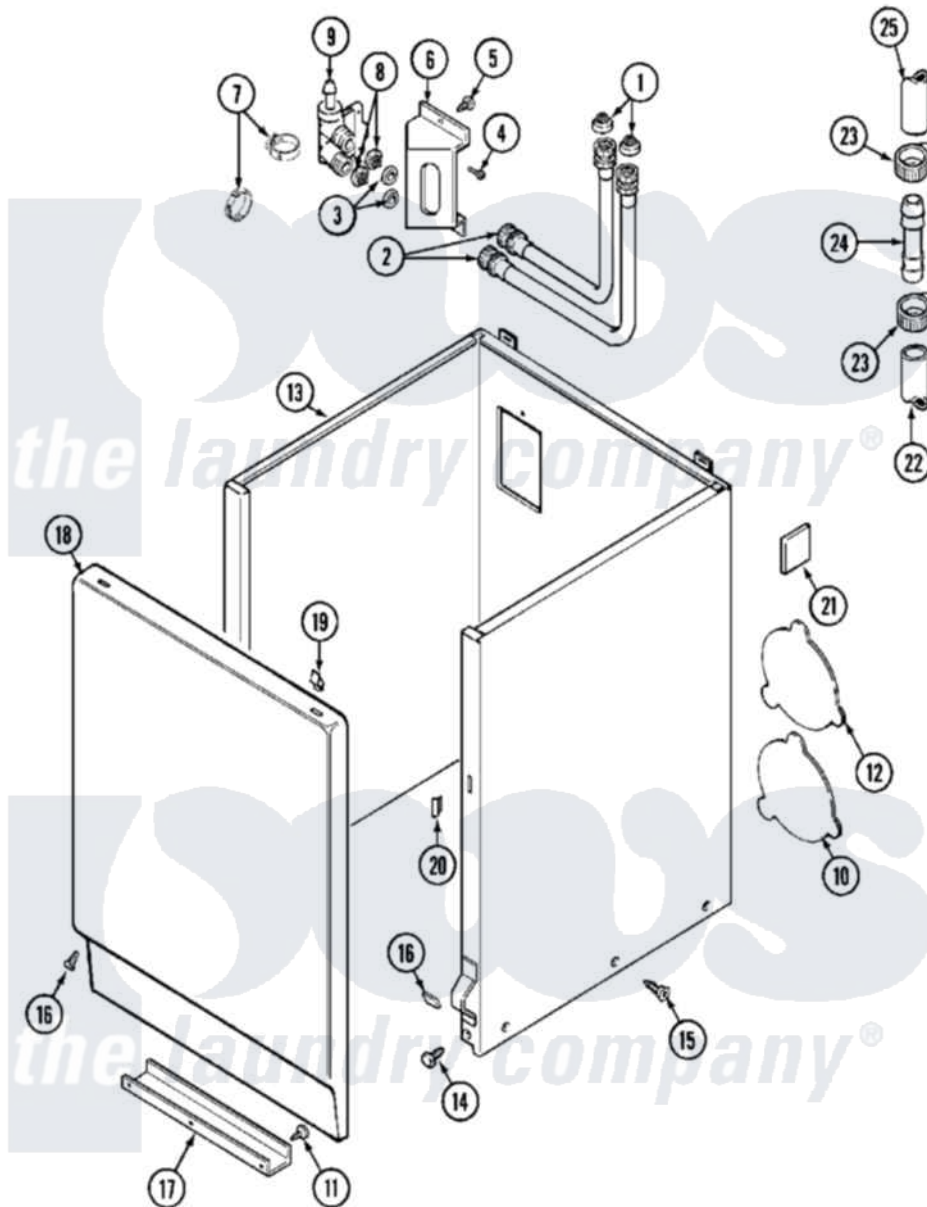

Maytag MAT25CSAGG 05 - CABINET

Maytag [Commercial Maytag MAT25CSAGG Washer Parts](#) Parts Diagram 05 - CABINET
 Click on the part number to view part

Item	Original Part Number	Replaced By	Status	Part Description
001	200961	12001413		Strainer And Washer Kit
002	205828	202860		Inlet Hose Assembly
003	Y013783			Washer, Inlet Hose
004	Y313561			Screw----NA
005	212276	W10116760		Screw
006	214812	22002361		Bracket, Water Valve
007	201575			Clamp, Hose
008	214337	96160		Screen
009	205614	205613		Water Valve
010	NLA		Not Available	PLATE, ACCESS
011	211294	90767		Screw, 8A X 3/8 HeX Washer Head Tapping
012	212985	22002924		Plate, Access
013	NLA		Not Available	CABINET (WHT)
014	213121	3400111		Screw, 12-14 X 5/8
015	213007			Xfor Cabinet See Cabinet, Back

016	204439		Screw And Fstner Assembly
017	213846		Guard, Belt
018	212998	Not Available	PANEL, FRONT (WHT)
"	212998L	Not Available	FRONT PANEL-ALMOND
"	NLA	Not Available	(H. WHEAT)
019	212982	22001650	Fastener, Spring
020	214376	22002331	Spacer, Front Panel
021	215058		Pad, Cabinet Bumper
022	214768	211704	Hose, Drain
023	200461	285655	Clamp, Hose
024	211111	16272	Connector, Straight
025	215057	211704	Hose, Drain