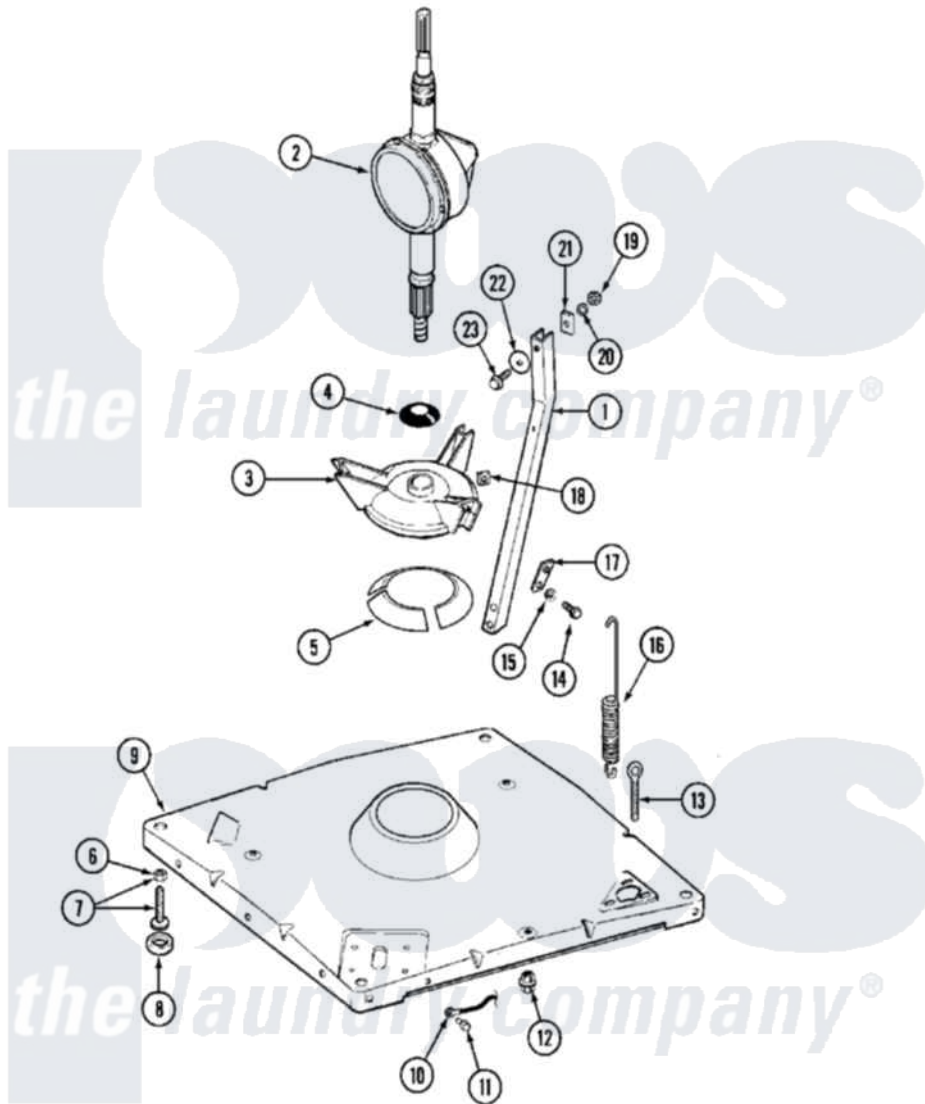

Maytag MAT25CSAGG 09 - BASE

Maytag [Commercial Maytag MAT25CSAGG Washer Parts](#) Parts Diagram 09 - BASE
 Click on the part number to view part

Item	Original Part Number	Replaced By	Status	Part Description
001	213100		Not Available	PART NOT USED
002	206708	6-2097790		Transmison
003	203725			Damper W/Bolt And Clip
004	211028	22001586		Deflector, Water
005	203956			Damper Pad Kit
006	210385			Lock Nut For Adjustable Leg
007	Y302699	22003428		Leg, Adjustable
008	210684			Foot, Adjustable Leg
009	203274			Base With Damper Pads
010	204807			Ground Wire, Supp. Plte To Top Cover
011	210186	3370225		Screw
012	211949			Nut, Adjustment Eyebolt
013	213120	216416		Bolt, Eye/Centering Spring
014	Y015627			Screw- Hex
015	911852	486009		Lockwasher
016	213054			Centering Spring - 3 Used

017	213073		Washer, Double Brace
018	Y052785		Nut, Brace To Damper
019	Y052734		Nut, Carrage Bolts And Bracket
020	Y054867		Washer, Lock
021	212979	Not Available	WASHER, TUB BRACE
022	211100		Washer, Outer Tub
023	200744	W10175939	Bolt
"	205254	W10175938	Bolt
024	200803		Green Wire, Motor To Capacitor
"	201101		Capacitor
"	211149		Clip, Capacitor