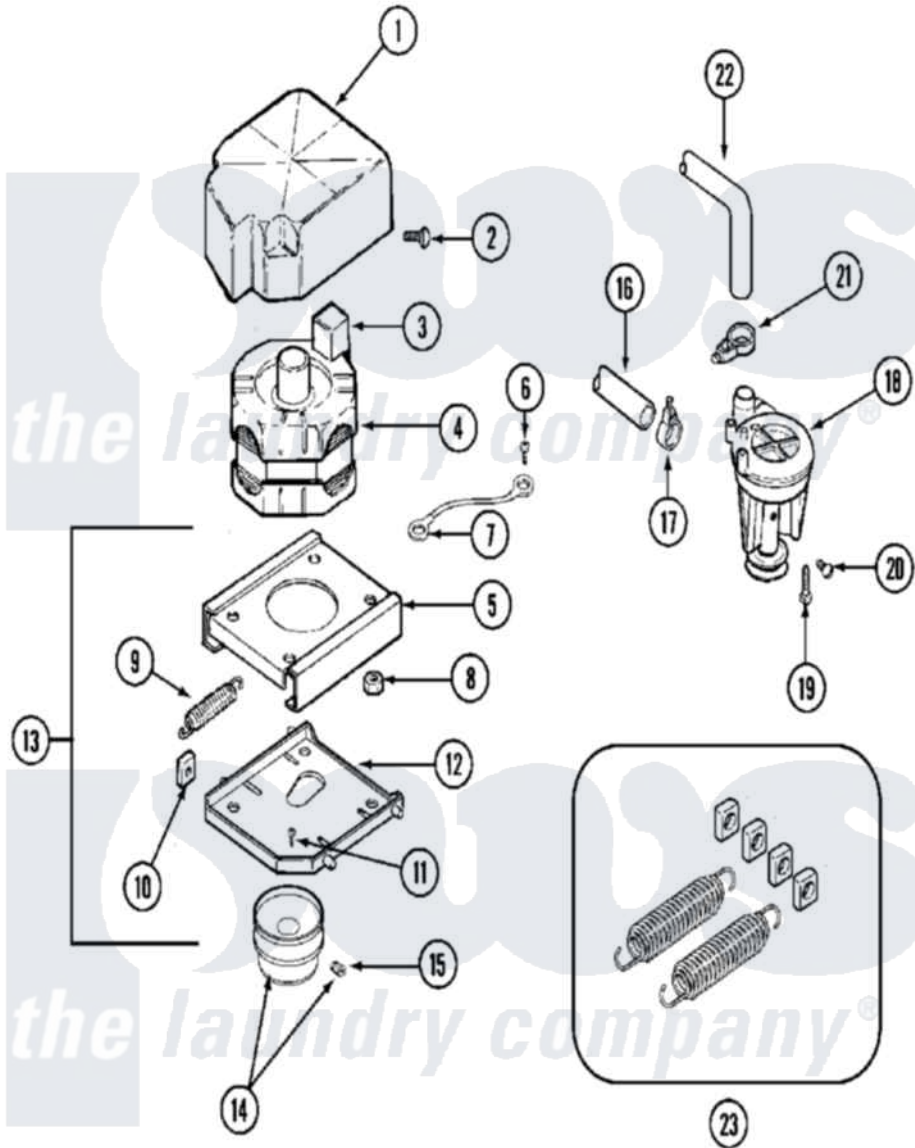

Maytag MAT25CSAGG 11 - MOTOR & PUMP

Maytag Commercial Maytag MAT25CSAGG Washer Parts Parts Diagram 11 - MOTOR & PUMP
 Click on the part number to view part

Item	Original Part Number	Replaced By	Status	Part Description
001	215098			Shield, Motor
002	213121	3400111		Screw, 12-14 X 5/8
003	205132		Not Available	SWITCH, MOTOR EXTERNAL START No.201664-14,205463-4 & 201800-4
"	205133		Not Available	(PROD. IDNo. 2-1664-8 & 2-5463)
"	206505		Not Available	PROD. No.201664-15, & No.205463-3.
"	NLA		Not Available	(PROD. ID NOS. 2-1664-8
004	200803			Green Wire, Motor To Capacitor
"	202157	12002352		Motor-Drive
005	214956			Motor Mount Assembly
006	210186	3370225		Screw
007	901220			Ground Wire
008	Y311426	3400029		Nut, Adapter Plate
009	202718			Springs, Tension

010	Y204998	205000	Roller And Spring Kit 4+Spr
011	Y313561		Screw---NA
012	205908		Motor Mount Assembly
013	205999		Motor Mount Assembly
014	Y202496		Pulley, Motor
015	Y053241		Set Screw, Motor Pulley
016	215057	211704	Hose, Drain
017	200461	285655	Clamp, Hose
018	202203	6-2022030	Pump As Pa
019	211880		Screw, HeX Head No.10 X 1/2 Inc
020	Y015408	22003235	Screw, Bearing Insert
021	202574	3367052	Clamp, Hose
022	Y212989		Hose, Outer Tub To Pump
023	205000		Roller And Spring Kit 4+Spr