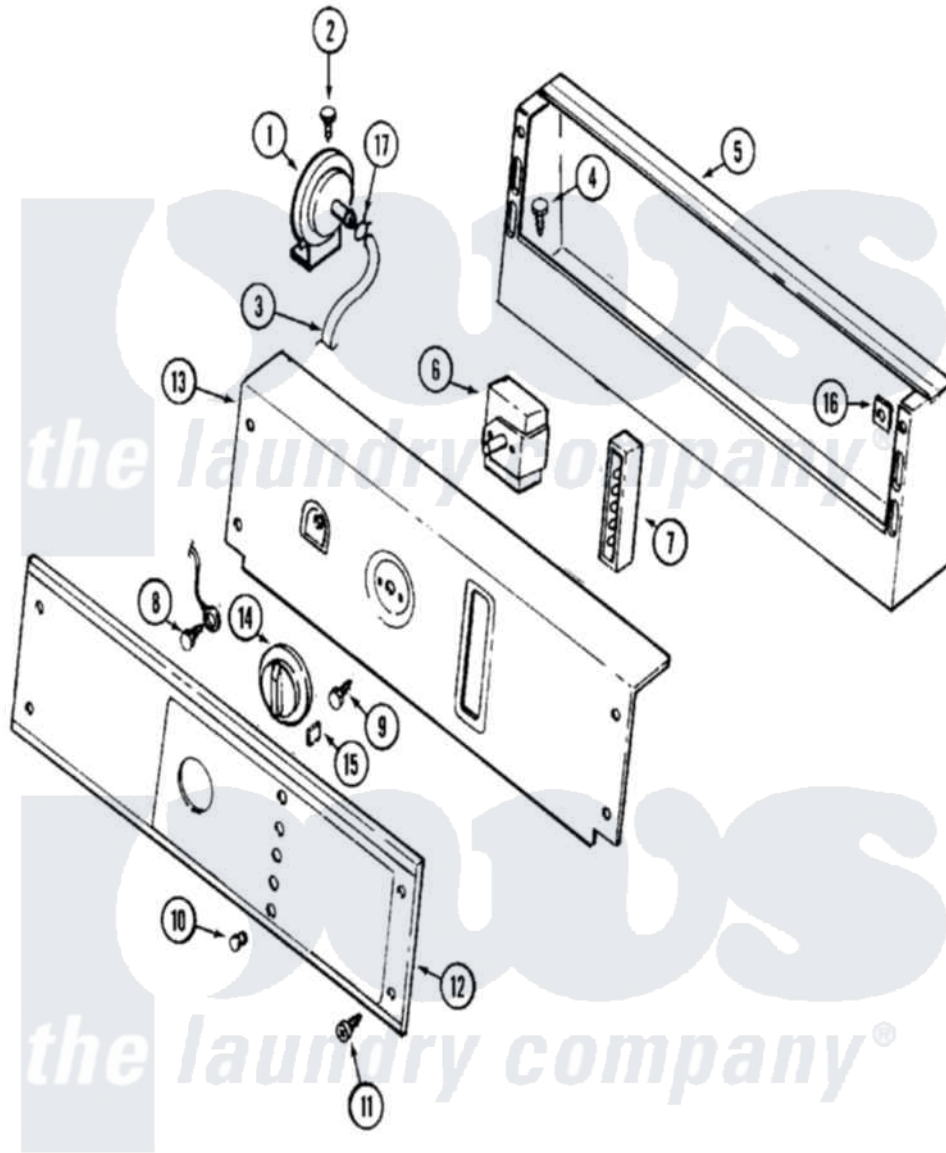

Maytag MAT25CSAGL 01 - CONTROL PANEL

Maytag [Commercial Maytag MAT25CSAGL Washer Parts](#) Parts Diagram 01 - CONTROL PANEL
 Click on the part number to view part

Item	Original Part Number	Replaced By	Status	Part Description
001	203970			Switch, Water Level
002	211294	90767		Screw, 8A X 3/8 HeX Washer Head Tapping
003	212942	22001619		Tube, Water Level Switch
004	212276	W10116760		Screw
005	206780			Control Cover Assembly
"	206780L	206780		Control Cover Assembly
"	NLA		Not Available	(H. WHEAT)
006	205353			Switch, DiAl-A-Fabric
007	206882	W10133276		Indicator, Five Light
008	Y314322	211251		Screw, Transformer
009	Y313588	488234		Screw 8-32 X 1/4
010	215564			Lens, Indicator Light
011	215506			Screw, Control Panel Overlay
012	NLA		Not Available	CONTROL PANEL W/LENS
013	215570	22001592		(WHT)
"	NLA		Not Available	(ALM)

014	206894		Knob, Selector
015	215561	206894	Knob, Selector
016	215003		Fastener, Panel And Bracket
017	410296	596669	Clamp, Manifold