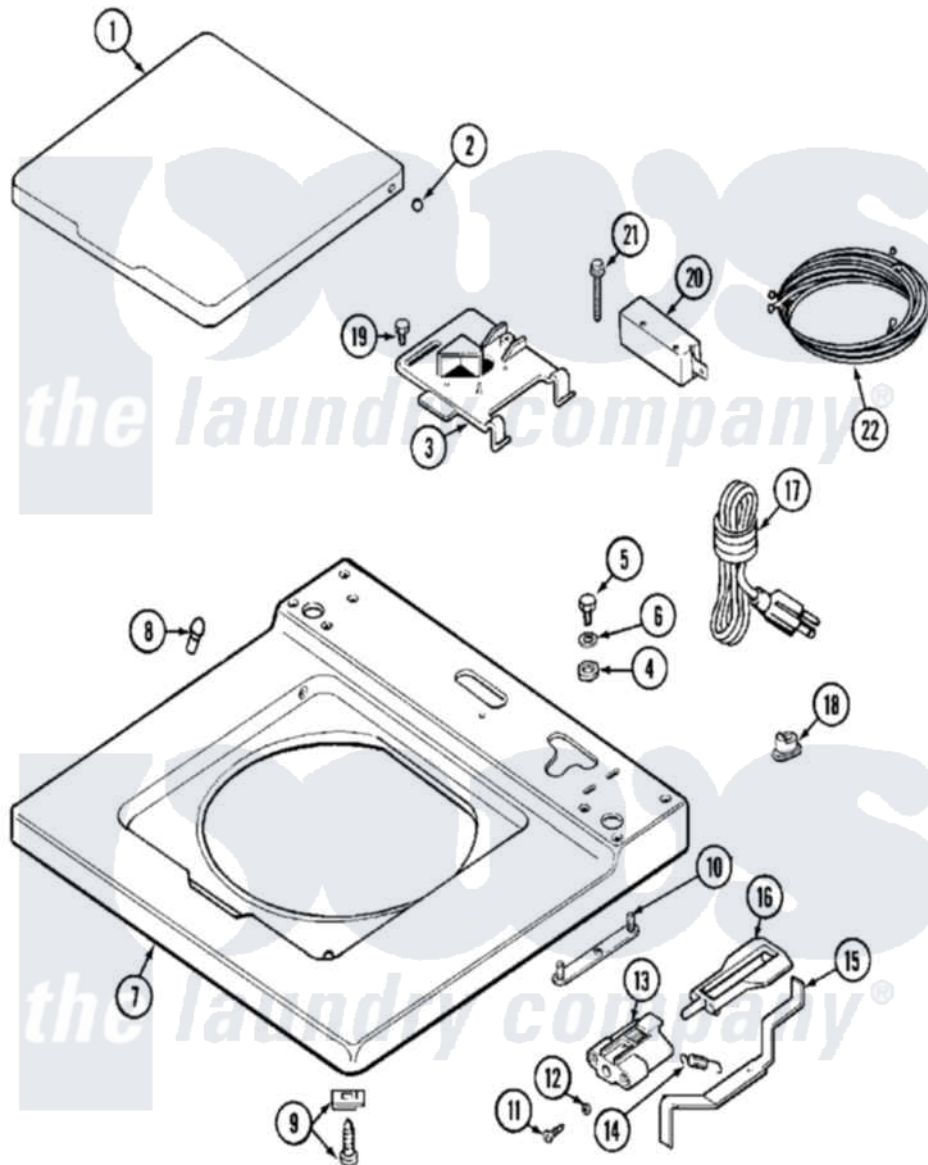

Maytag MAT25CSAGL 02 - TOP ASSEMBLY

Maytag Commercial Maytag MAT25CSAGL Washer Parts Parts Diagram 02 - TOP ASSEMBLY
 Click on the part number to view part

Item	Original Part Number	Replaced By	Status	Part Description
001	214901		Not Available	LID-WHITE
"	NLA		Not Available	(ALM)
002	211726			Hinge, Ball Lid
003	Y215699	22001678		Bracket, Switch And Fuse
004	Y052740	62739		Nut, Lock
005	211294	90767		Screw, 8A X 3/8 HeX Washer Head Tapping
006	910309			Washer, Mounting Strap
007	207173		Not Available	TOP COVER ASSEMBLY (WHT)
"	NLA		Not Available	(ALM)
008	212716			Bumper, Lid
009	204445			Screw And Fastener Assembly
010	NLA		Not Available	MTG. STRAP---NA
011	910182	25-7809		Screw, No.6-20 1/2 Flthd Torx
012	211500			Washer, Bracket To Top Cover
013	201068			Plunger And Bracket

013	204900		Assembly--W
"	NLA	Not Available	KIT, PLUNGER & BRACKET
014	213720		Spring, Lid Switch
015	215704		Lever, Unbalance
016	213718		Plunger, Lid Switch
"	216255		Plunger, Lid Switch
017	204590		Cord, Power
"	214519		LABEL, ELECTRICAL INSTR. PART NOT USED-GAS MODELS ONLY
018	216183		Grommet, Cord Export
019	207159	489355	Screw, 8 X 1/2
020	206415		Switch, Lid
021	213501		Screw, No.6-20 X 1-1/8 Inch
022	NLA	Not Available	HARNES, WIRE (230V-50)