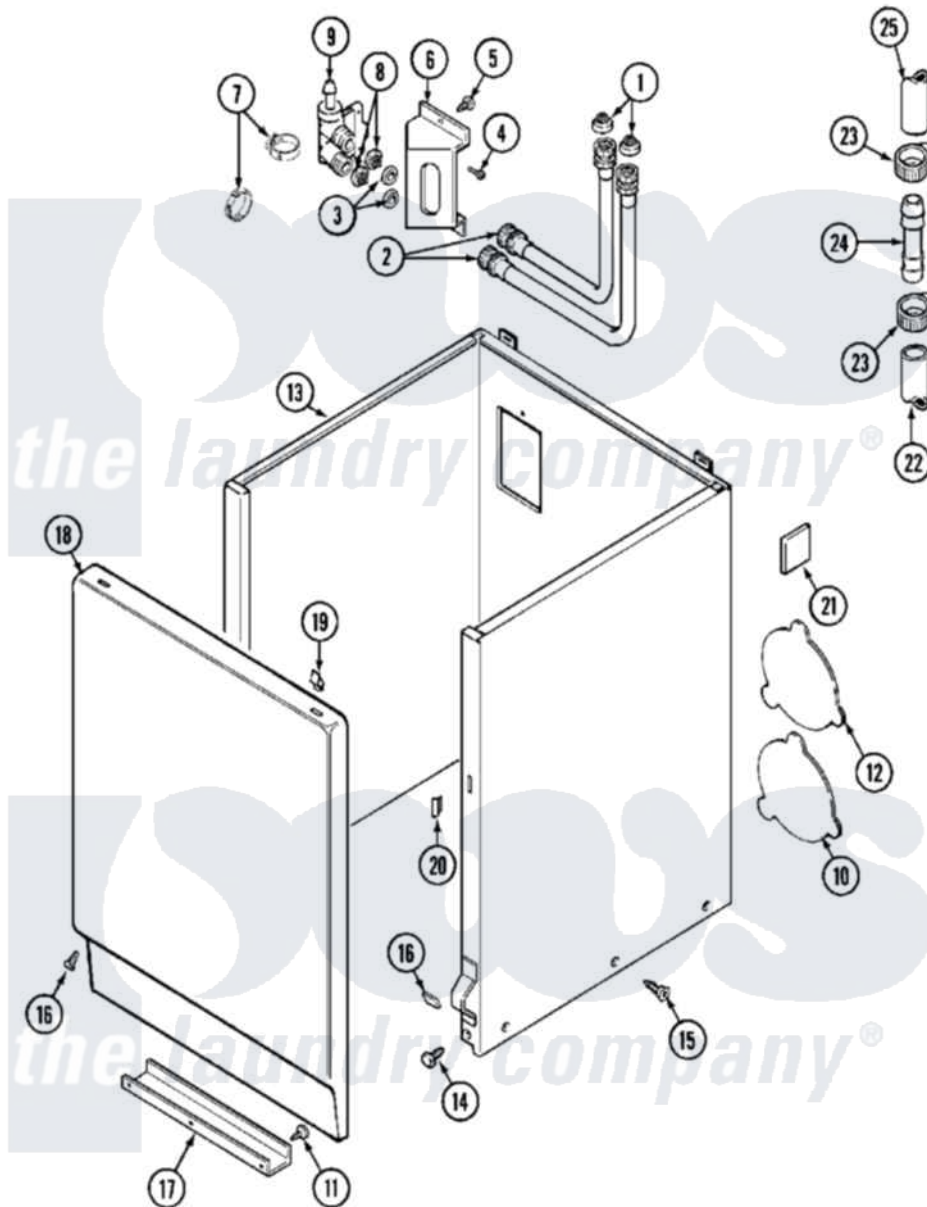

Maytag MAT25CSAGL 05 - CABINET

Maytag [Commercial Maytag MAT25CSAGL Washer Parts](#) Parts Diagram 05 - CABINET
 Click on the part number to view part

Item	Original Part Number	Replaced By	Status	Part Description
001	200961	12001413		Strainer And Washer Kit
002	205828	202860		Inlet Hose Assembly
003	Y013783			Washer, Inlet Hose
004	Y313561			Screw----NA
005	212276	W10116760		Screw
006	214812	22002361		Bracket, Water Valve
007	201575			Clamp, Hose
008	214337	96160		Screen
009	205614	205613		Water Valve
010	NLA		Not Available	PLATE, ACCESS
011	211294	90767		Screw, 8A X 3/8 HeX Washer Head Tapping
012	212985	22002924		Plate, Access
013	NLA		Not Available	CABINET (WHT)
014	213121	3400111		Screw, 12-14 X 5/8
015	213007			Xfor Cabinet See Cabinet, Back

016	204439		Screw And Fstner Assembly
017	213846		Guard, Belt
018	212998	Not Available	PANEL, FRONT (WHT)
"	212998L	Not Available	FRONT PANEL-ALMOND
"	NLA	Not Available	(H. WHEAT)
019	212982	22001650	Fastener, Spring
020	214376	22002331	Spacer, Front Panel
021	215058		Pad, Cabinet Bumper
022	214768	211704	Hose, Drain
023	200461	285655	Clamp, Hose
024	211111	16272	Connector, Straight
025	215057	211704	Hose, Drain