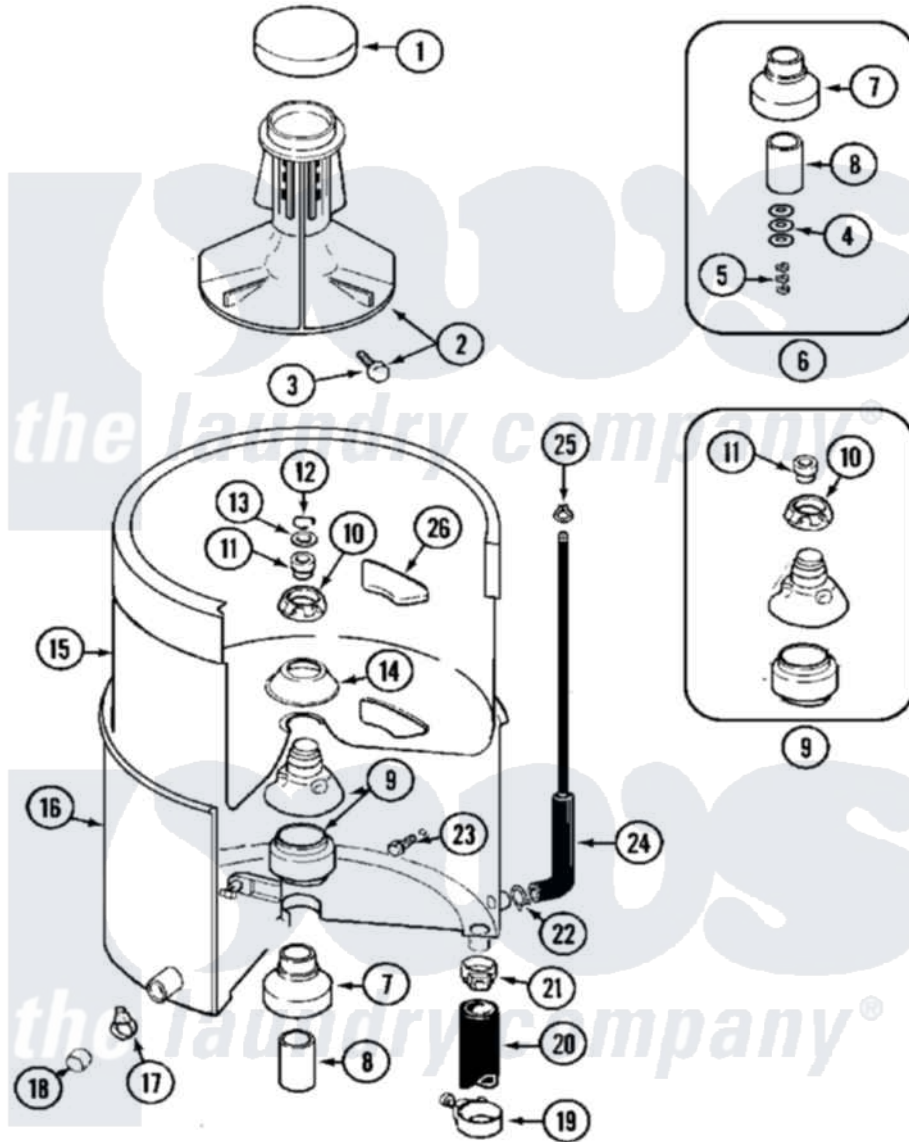

Maytag MAT25CSAGL 07 - TUB

Maytag [Commercial Maytag MAT25CSAGL Washer Parts](#) Parts Diagram 07 - TUB
 Click on the part number to view part

Item	Original Part Number	Replaced By	Status	Part Description
001	213081			Cap, Dispenser
"	215532			Cap, Agitator
002	207119	207228		Agitator W/Lock Screw
"	208543			Agitator
003	206478		Not Available	SCREW & WASHER FOR AGITATOR
004	211100			Washer, Outer Tub
005	Y054867			Washer, Lock
006	204013	6-2040130		Tub Bearin
007	200824	6-2040130		Tub Bearin
008	211130			Bearing Liner, Tub Bearing
009	204012	6-2095720		Mounting S
010	211047	6-2110472		Nut- Clamp
011	Y0A4298	6-0A57420		Seal- Agitator
012	Y015667			Retaining Ring
013	Y015666			Washer, Retaining -
014	211210			Washer, Clamping Nut

015	207831		Not Available	TUB, INNER (W/PLUG)
016	205486		Not Available	PART NOT USED
017	214739	596669		Clamp, Manifold
018	214725			Cap For Spout-Outer Tub
019	202574	3367052		Clamp, Hose
020	213045			Hose, Outer Tub Part Not Used
021	200900	616099		Clamp
022	211641			Clamp, 1-1/16"
023	200744	W10175939		Bolt
"	205254	W10175938		Bolt
024	212942	22001619		Tube, Water Level Switch
025	410296	596669		Clamp, Manifold
026	215980			Plug, Filter Hole