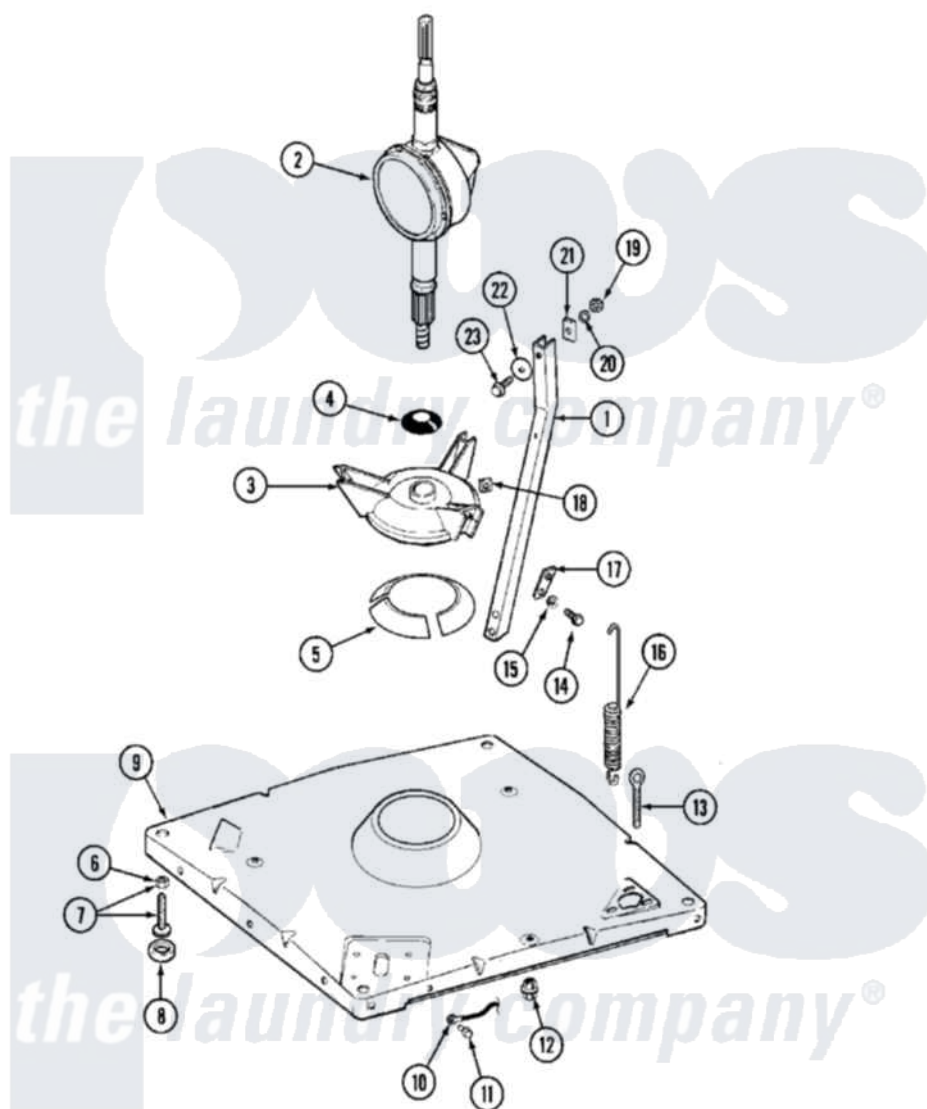

Maytag MAT25CSAGL 09 - BASE

Maytag [Commercial Maytag MAT25CSAGL Washer Parts](#) Parts Diagram 09 - BASE
 Click on the part number to view part

Item	Original Part Number	Replaced By	Status	Part Description
001	213100		Not Available	PART NOT USED
002	206708	6-2097790		Transmison
003	203725			Damper W/Bolt And Clip
004	211028	22001586		Deflector, Water
005	203956			Damper Pad Kit
006	210385			Lock Nut For Adjustable Leg
007	Y302699	22003428		Leg, Adjustable
008	210684			Foot, Adjustable Leg
009	203274			Base With Damper Pads
010	204807			Ground Wire, Supp. Plte To Top Cover
011	210186	3370225		Screw
012	211949			Nut, Adjustment Eyebolt
013	213120	216416		Bolt, Eye/Centering Spring
014	Y015627			Screw- Hex
015	911852	486009		Lockwasher
016	213054			Centering Spring - 3 Used

017	213073		Washer, Double Brace
018	Y052785		Nut, Brace To Damper
019	Y052734		Nut, Carrage Bolts And Bracket
020	Y054867		Washer, Lock
021	212979	Not Available	WASHER, TUB BRACE
022	211100		Washer, Outer Tub
023	200744	W10175939	Bolt
"	205254	W10175938	Bolt
024	200803		Green Wire, Motor To Capacitor
"	201101		Capacitor
"	211149		Clip, Capacitor