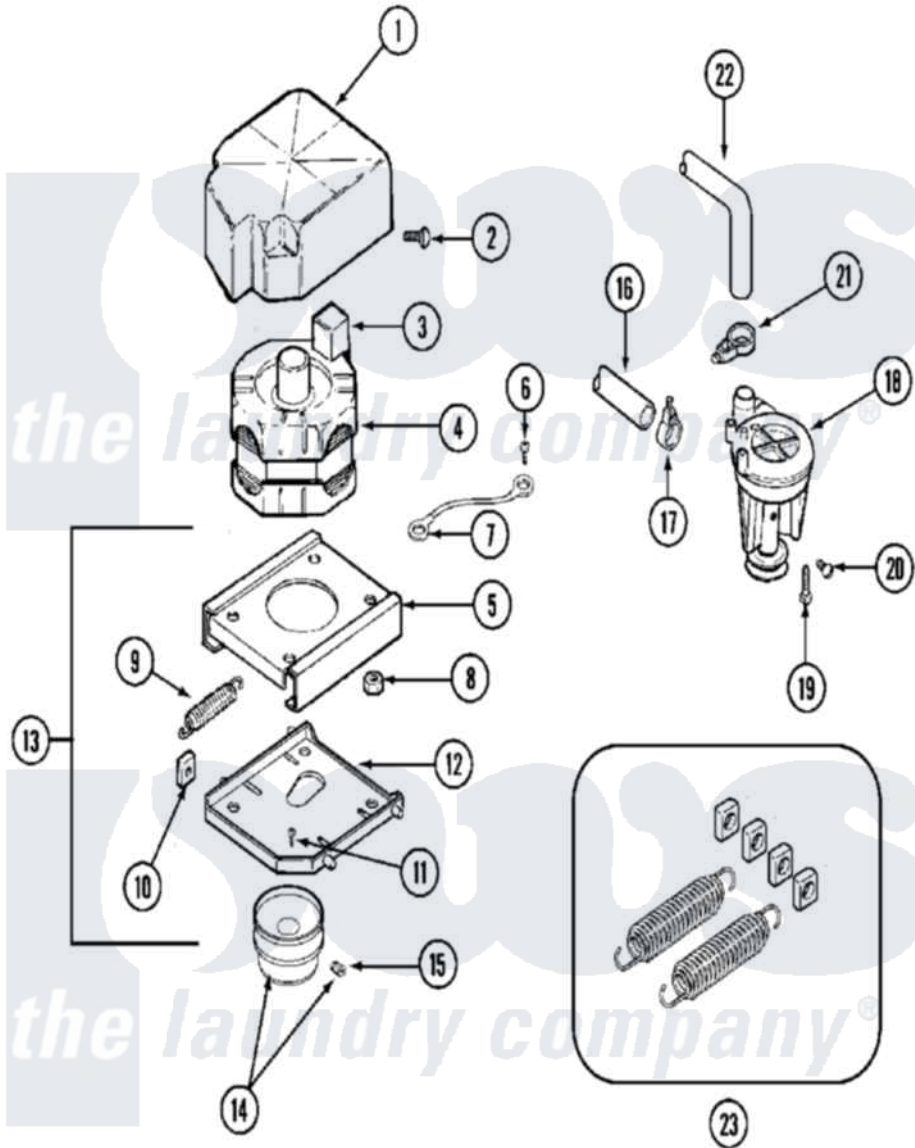

Maytag MAT25CSAGL 11 - MOTOR & PUMP

Maytag Commercial Maytag MAT25CSAGL Washer Parts Parts Diagram 11 - MOTOR & PUMP
 Click on the part number to view part

Item	Original Part Number	Replaced By	Status	Part Description
001	215098			Shield, Motor
002	213121	3400111		Screw, 12-14 X 5/8
003	205132		Not Available	SWITCH, MOTOR EXTERNAL START No.201664-14,205463-4 & 201800-4
"	205133		Not Available	(PROD. IDNo. 2-1664-8 & 2-5463)
"	206505		Not Available	PROD. No.201664-15, & No.205463-3.
"	NLA		Not Available	(PROD. ID NOS. 2-1664-8
004	200803			Green Wire, Motor To Capacitor
"	202157	12002352		Motor-Drive
005	214956			Motor Mount Assembly
006	210186	3370225		Screw
007	901220			Ground Wire
008	Y311426	3400029		Nut, Adapter Plate
009	202718			Springs, Tension

010	Y204998	205000	Roller And Spring Kit 4+Spr
011	Y313561		Screw---NA
012	205908		Motor Mount Assembly
013	205999		Motor Mount Assembly
014	Y202496		Pulley, Motor
015	Y053241		Set Screw, Motor Pulley
016	215057	211704	Hose, Drain
017	200461	285655	Clamp, Hose
018	202203	6-2022030	Pump As Pa
019	211880		Screw, HeX Head No.10 X 1/2 Inc
020	Y015408	22003235	Screw, Bearing Insert
021	202574	3367052	Clamp, Hose
022	Y212989		Hose, Outer Tub To Pump
023	205000		Roller And Spring Kit 4+Spr