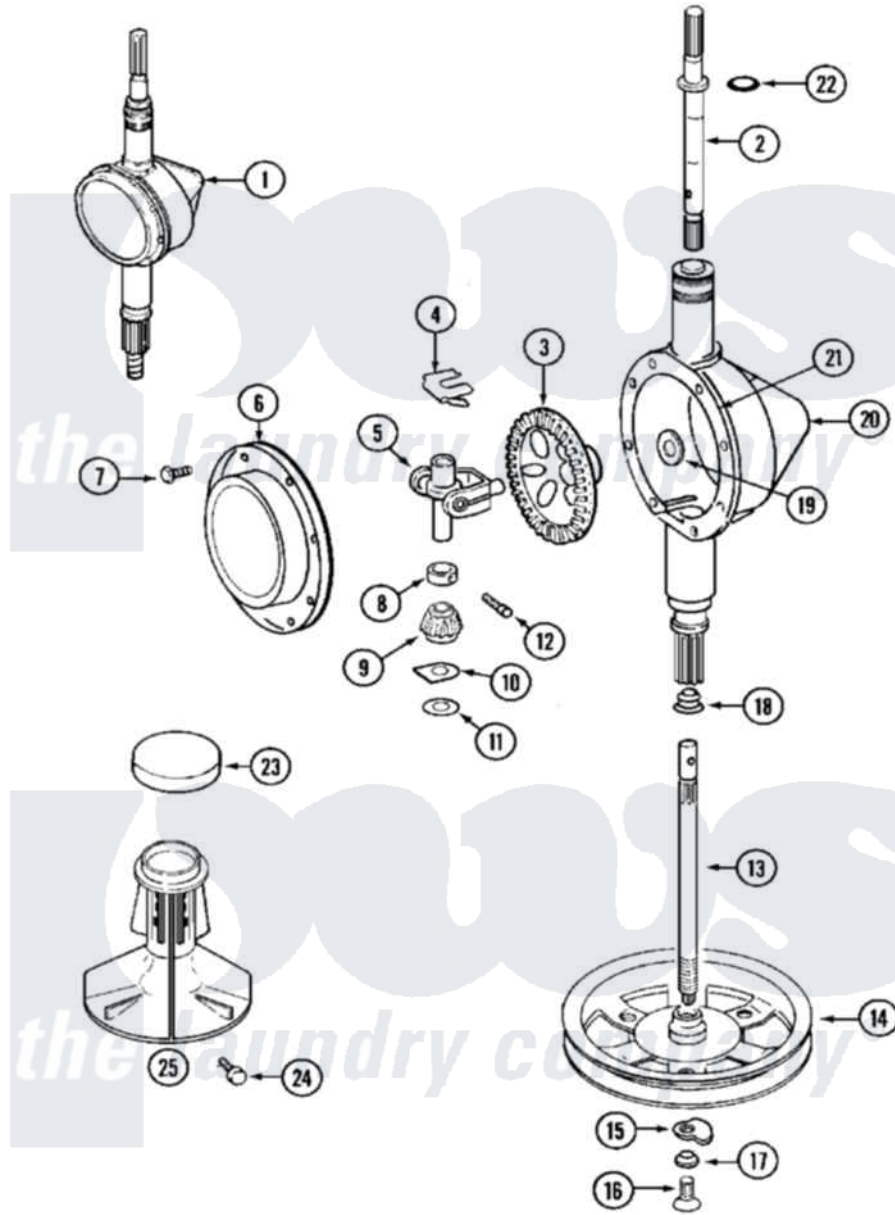

Maytag MAT25CSAGW 08 - TRANSMISSION

Maytag [Commercial Maytag MAT25CSAGW Washer Parts](#) Parts Diagram 08 - TRANSMISSION
 Click on the part number to view part

Item	Original Part Number	Replaced By	Status	Part Description
001	206708	6-2097790		Transmison
002	207153	6-2097820		Kit- Shaft
003	206713	6-2067130		Gear- Beve
004	215581			Spring, Agitator Shaft
005	206685	6-2066850		Yoke
006	206628			Cover, Transmission
007	215417		Not Available	SCREW, TRANSMISSION COVER
008	215415		Not Available	COLLAR, LOWER
009	215401	W10221114		Pinion
010	215395			Plate, Clutch
011	211483	6-2114830		Washer- SP
012	Y206629			Pin, Collar
013	NLA		Not Available	SHAFT, CENTER
014	211059	6-2301530		Pulley
015	211089			Lug, Stop Pulley
016	211375	681582		Screw

017	211090	22003555	Washer, Stop Lug
018	206602	207843	Lip Seal Repair Kit
019	215394		Washer, Bevel Gear
020	206625	6-2097790	Transmison
021	Y058700	675652	Adhesive
022	210690		Seal, Rubber
023	213081		Cap, Dispenser
"	215532		Cap, Agitator
024	206478	Not Available	SCREW & WASHER FOR AGITATOR
025	207119	207228	Agitator W/Lock Screw