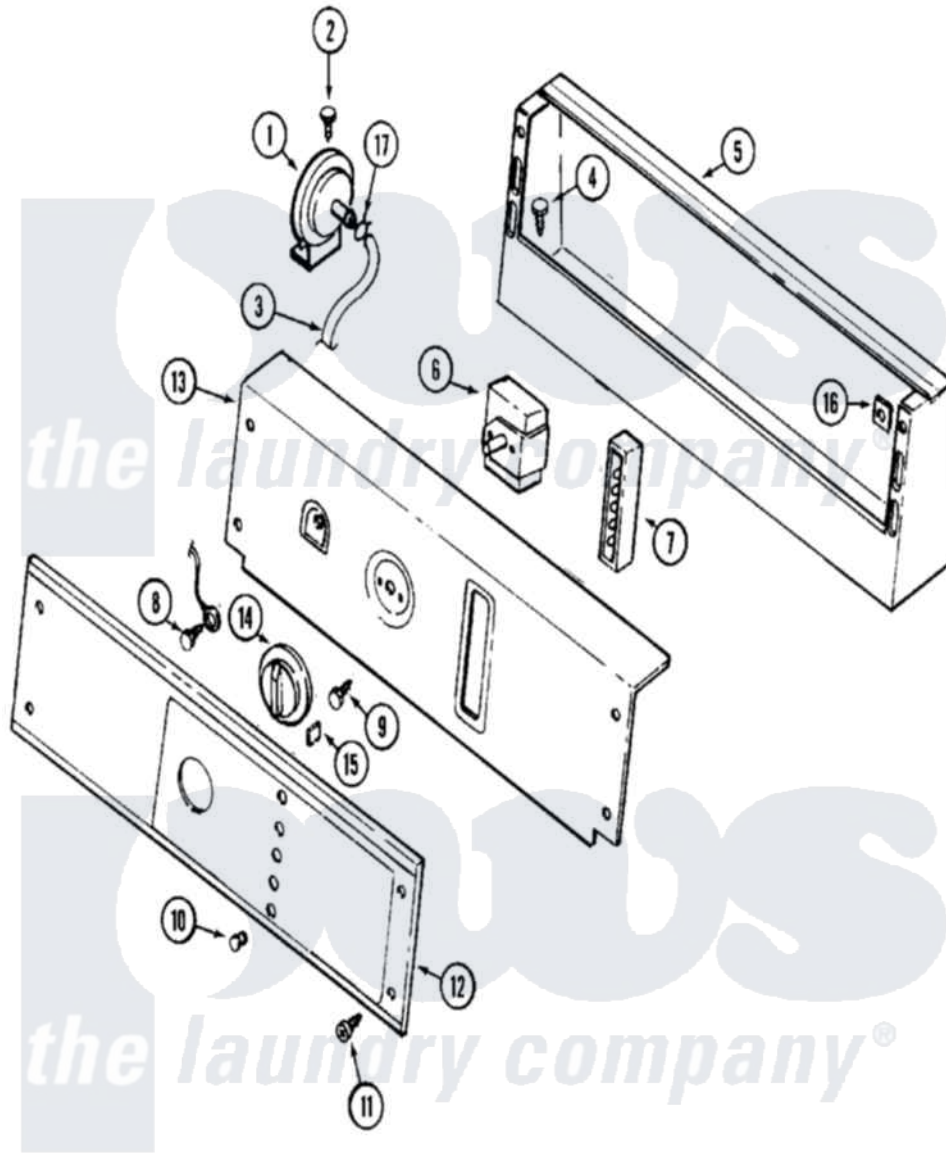

Maytag MAT25CSBIL 01 - CONTROL PANEL

Maytag Commercial Maytag MAT25CSBIL Washer Parts Parts Diagram 01 - CONTROL PANEL
 Click on the part number to view part

Item	Original Part Number	Replaced By	Status	Part Description
001	203970			Switch, Water Level
002	211294	90767		Screw, 8A X 3/8 HeX Washer Head Tapping
003	212942	22001619		Tube, Water Level Switch
004	212276	W10116760		Screw
005	206780L	206780		Control Cover Assembly
006	205353			Switch, DI-A-FABRIC
007	206882	W10133276		Indicator, Five Light
008	Y314322	211251		Screw, Transformer
009	Y313588	488234		Screw 8-32 X 1/4
010	215564			Lens, Indicator Light
011	215506			Screw, Control Panel Overlay
012	NLA		Not Available	CONTROL PANEL W/LENS
013	NLA		Not Available	BACKUP PLATE (ALM)
014	206894			Knob, Selector
015	215561	206894		Knob, Selector
016	215003			Fastener, Panel And Bracket