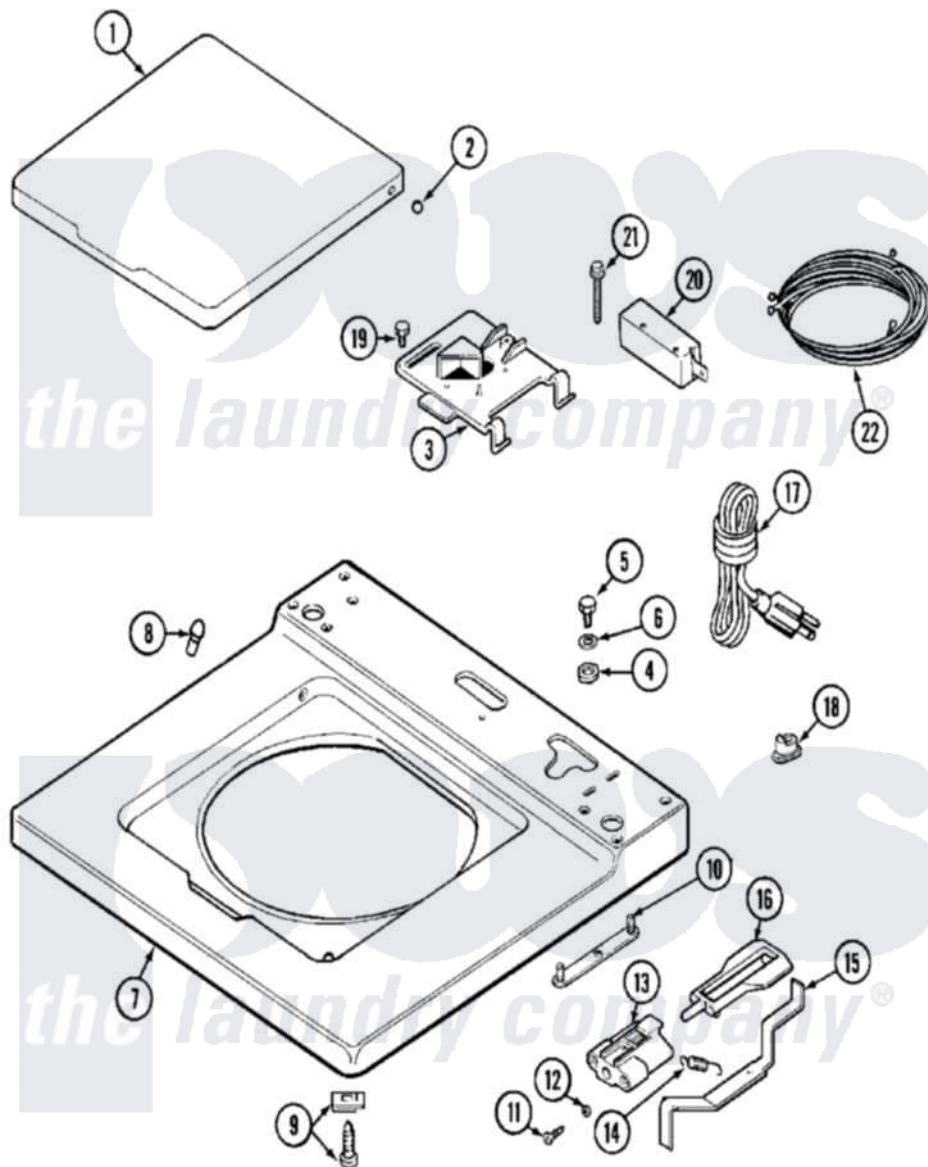

Maytag MAT25CSBIL 02 - TOP

Maytag [Commercial Maytag MAT25CSBIL Washer Parts](#) Parts Diagram 02 - TOP
 Click on the part number to view part

Item	Original Part Number	Replaced By	Status	Part Description
001	NLA		Not Available	LID (ALM)
002	211726			Hinge, Ball Lid
003	Y215699	22001678		Bracket, Switch And Fuse
004	Y052740	62739		Nut, Lock
005	211294	90767		Screw, 8A X 3/8 HeX Washer Head Tapping
006	910309			Washer, Mounting Strap
007	NLA		Not Available	TOP COVER ASSY ALM
008	212716			Bumper, Lid
009	204445			Screw And Fastener Assembly
010	NLA		Not Available	MTG. STRAP---NA
011	910182	25-7809		Screw, No.6-20 1/2 Flthd Torx
012	211500			Washer, Bracket To Top Cover
013	204968			Plunger And Bracket Assembly--W
"	NLA		Not Available	KIT, PLUNGER & BRACKET
014	213720			Spring, Lid Switch

015	215704		Lever, Unbalance
016	213718		Plunger, Lid Switch
"	216255		Plunger, Lid Switch
017	214519		LABEL, ELECTRICAL INSTR. PART NOT USED-GAS MODELS ONLY
"	22001351	Not Available	CORD, POWER
018	216183		Grommet, Cord Export
019	207159	489355	Screw, 8 X 1/2
020	206415		Switch, Lid
021	213501		Screw, No.6-20 X 1-1/8 Inch
022	NLA	Not Available	WIRE HARNESS (230V-50)