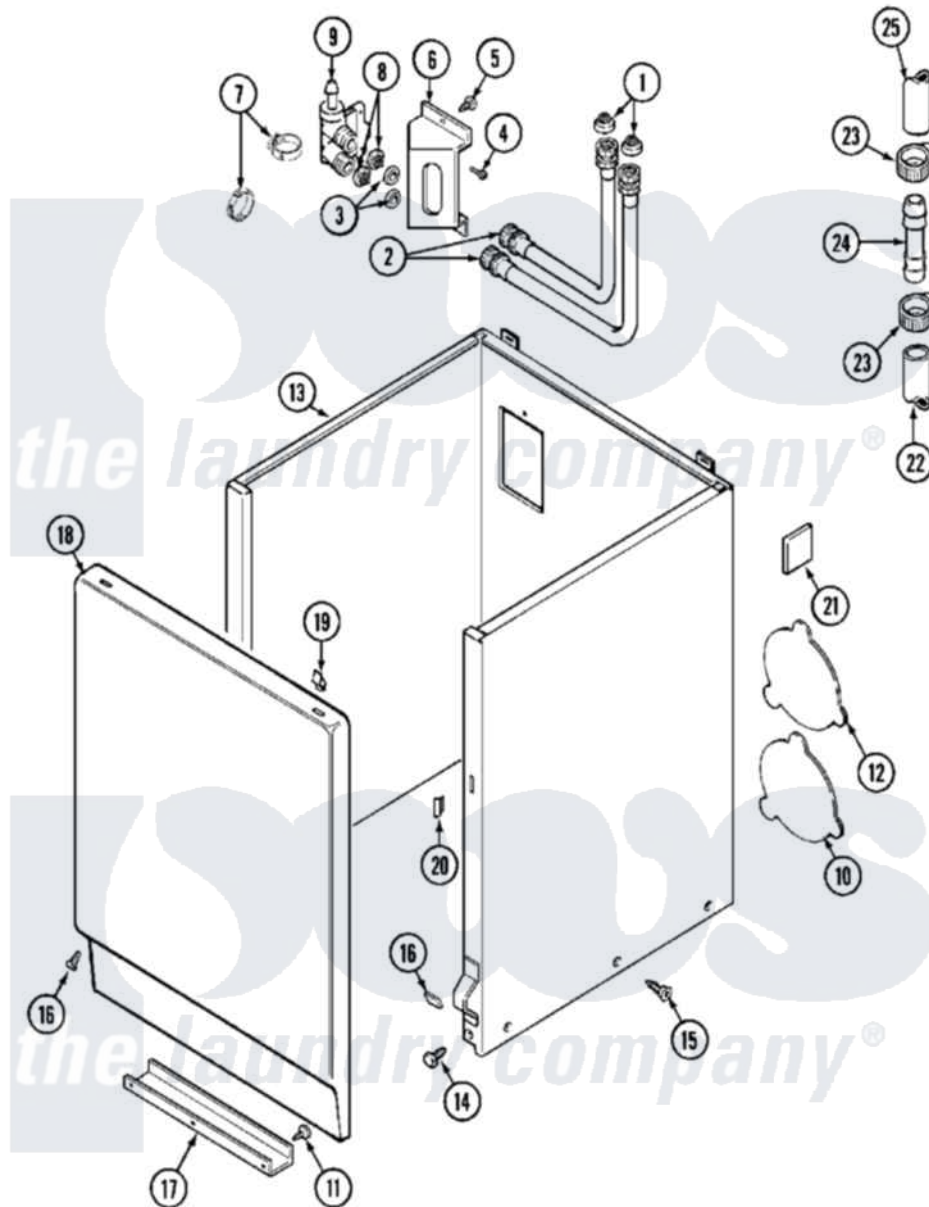

Maytag MAT25CSBIL 05 - CABINET

Maytag [Commercial Maytag MAT25CSBIL Washer Parts](#) Parts Diagram 05 - CABINET
 Click on the part number to view part

Item	Original Part Number	Replaced By	Status	Part Description
001	200961	12001413		Strainer And Washer Kit
002	205828	202860		Inlet Hose Assembly
003	Y013783			Washer, Inlet Hose
004	Y313561			Screw----NA
005	212276	W10116760		Screw
006	214812	22002361		Bracket, Water Valve
007	201575			Clamp, Hose
008	214337	96160		Screen
009	205614	205613		Water Valve
010	NLA		Not Available	PLATE, ACCESS
011	211294	90767		Screw, 8A X 3/8 HeX Washer Head Tapping
012	212985	22002924		Plate, Access
013	NLA		Not Available	CABINET (ALM)
014	213121	3400111		Screw, 12-14 X 5/8
015	213007			Xfor Cabinet See Cabinet, Back

016	204439		Screw And Fstner Assembly
017	213846		Guard, Belt
018	212998L	Not Available	FRONT PANEL-ALMOND
019	212982	22001650	Fastener, Spring
020	214376	22002331	Spacer, Front Panel
021	215058		Pad, Cabinet Bumper
022	214768	211704	Hose, Drain
023	200461	285655	Clamp, Hose
024	211111	16272	Connector, Straight
025	215057	211704	Hose, Drain