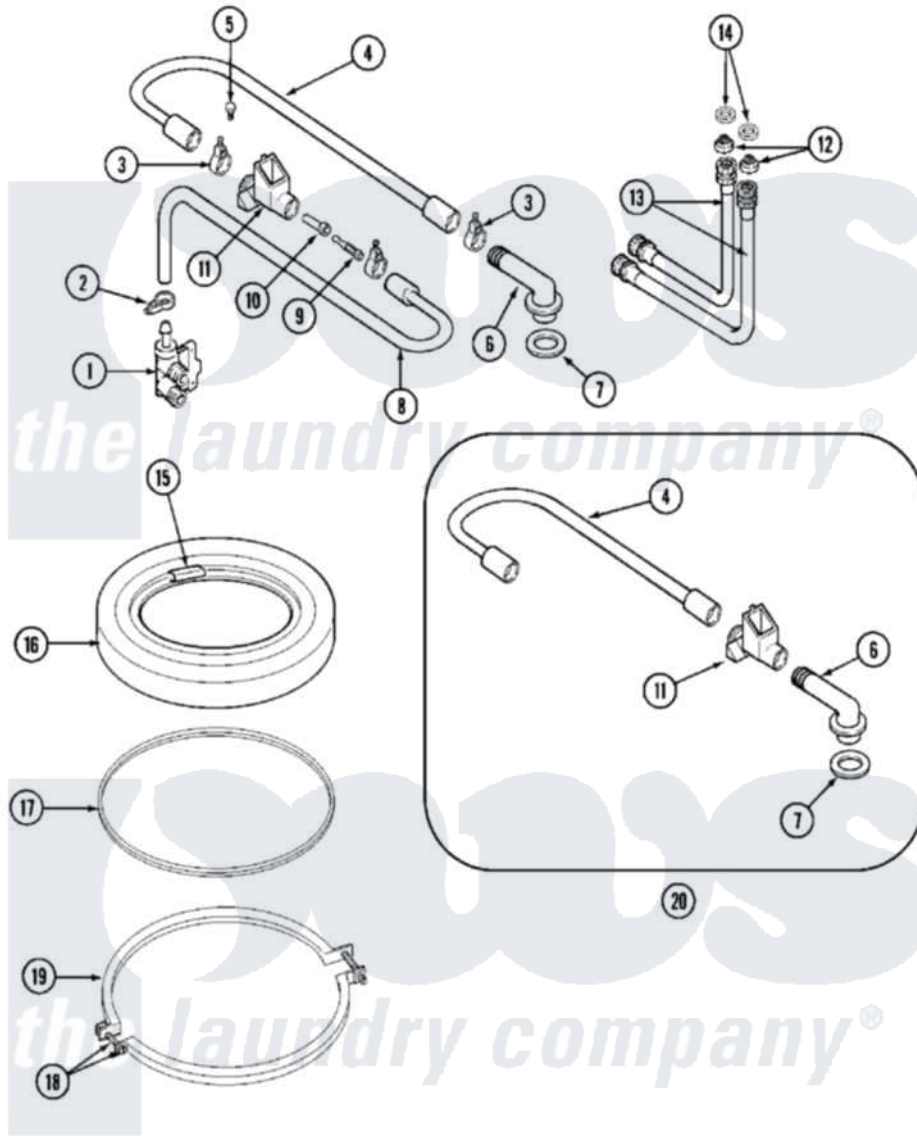

Maytag MAT25CSBIL 06 - TUB COVER

Maytag [Commercial Maytag MAT25CSBIL Washer Parts](#) Parts Diagram 06 - TUB COVER
 Click on the part number to view part

Item	Original Part Number	Replaced By	Status	Part Description
001	NLA		Not Available	WATER VALVE (240V-50)
002	201575			Clamp, Hose
003	202515	596669		Clamp, Manifold
004	Y215234			Hose, Injector Fill
005	312620			Screw, Sems
006	215235			Tube, Injector
007	215233			Seal For Injector Tube
008	213013			Hose, Injector
009	213015			Nozzle, Injector
010	213016	216201		Nozzle
011	215447			Sleeve For Injector
012	200961	12001413		Strainer And Washer Kit
013	205828	202860		Inlet Hose Assembly
014	Y013783			Washer, Inlet Hose
015	215232			Bumper, Unbalance
016	206380		Not Available	COVER, TUB

017	211232		Seal, Tub Cover
018	205529		Nut And Bolt Kit For Tub Clam
019	200846		Clamp - Tub Cover
020	206683	206680	Water Injector Assembly
021	206680		Water Injector Assembly