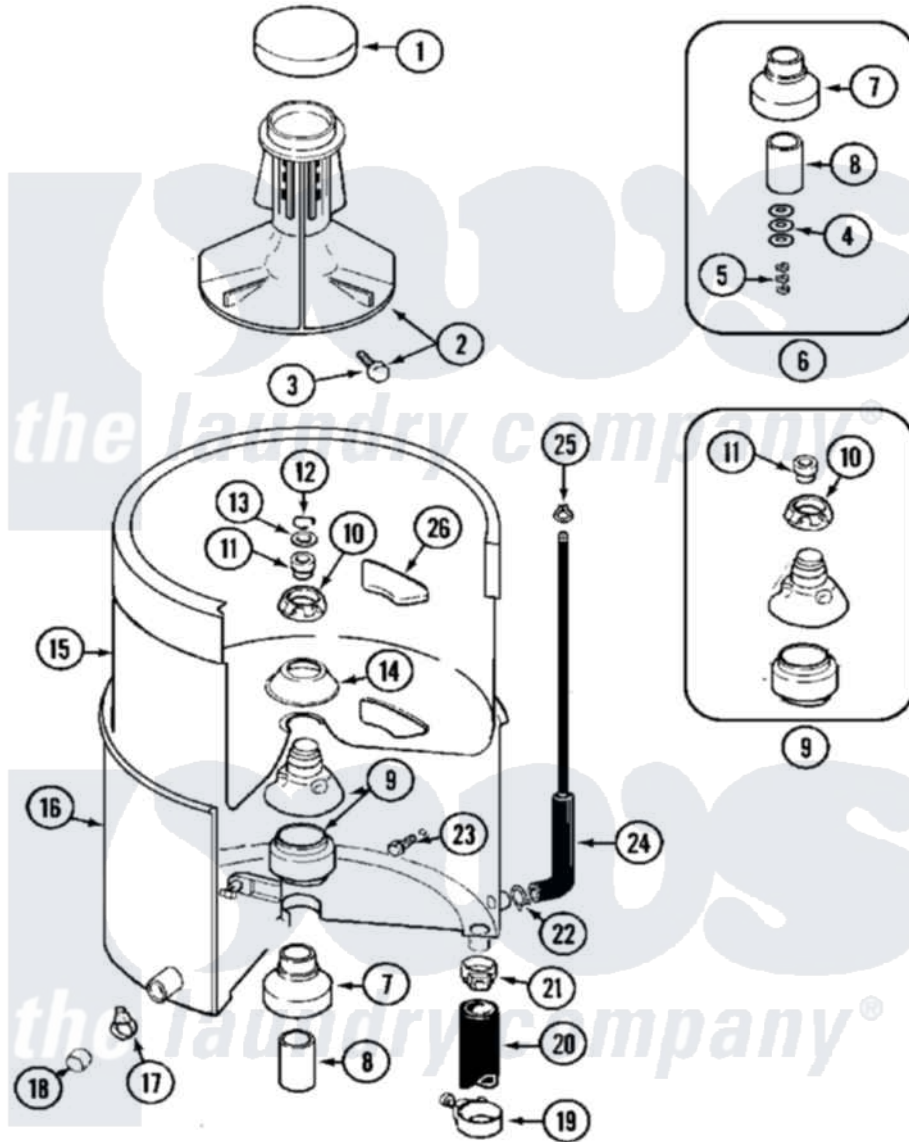

Maytag MAT25CSBIL 07 - TUB

Maytag [Commercial Maytag MAT25CSBIL Washer Parts](#) Parts Diagram 07 - TUB
 Click on the part number to view part

Item	Original Part Number	Replaced By	Status	Part Description
001	213081			Cap, Dispenser
"	215532			Cap, Agitator
002	207119	207228		Agitator W/Lock Screw
"	208543			Agitator
003	206478		Not Available	SCREW & WASHER FOR AGITATOR
004	211100			Washer, Outer Tub
005	Y054867			Washer, Lock
006	204013	6-2040130		Tub Bearin
007	200824	6-2040130		Tub Bearin
008	211130			Bearing Liner, Tub Bearing
009	204012	6-2095720		Mounting S
010	211047	6-2110472		Nut- Clamp
011	Y0A4298	6-0A57420		Seal- Agitator
012	Y015667			Retaining Ring
013	Y015666			Washer, Retaining -
014	211210			Washer, Clamping Nut

015	207831	Not Available	TUB, INNER (W/PLUG)
016	205484		Tub, Outer Part Not Used
017	214739	596669	Clamp, Manifold
018	214725		Cap For Spout-Outer Tub
019	202574	3367052	Clamp, Hose
020	213045		Hose, Outer Tub Part Not Used
021	200900	616099	Clamp
022	211641		Clamp, 1-1/16"
023	200744	W10175939	Bolt
"	205254	W10175938	Bolt
024	212942	22001619	Tube, Water Level Switch
025	410296	596669	Clamp, Manifold
026	215980		Plug, Filter Hole