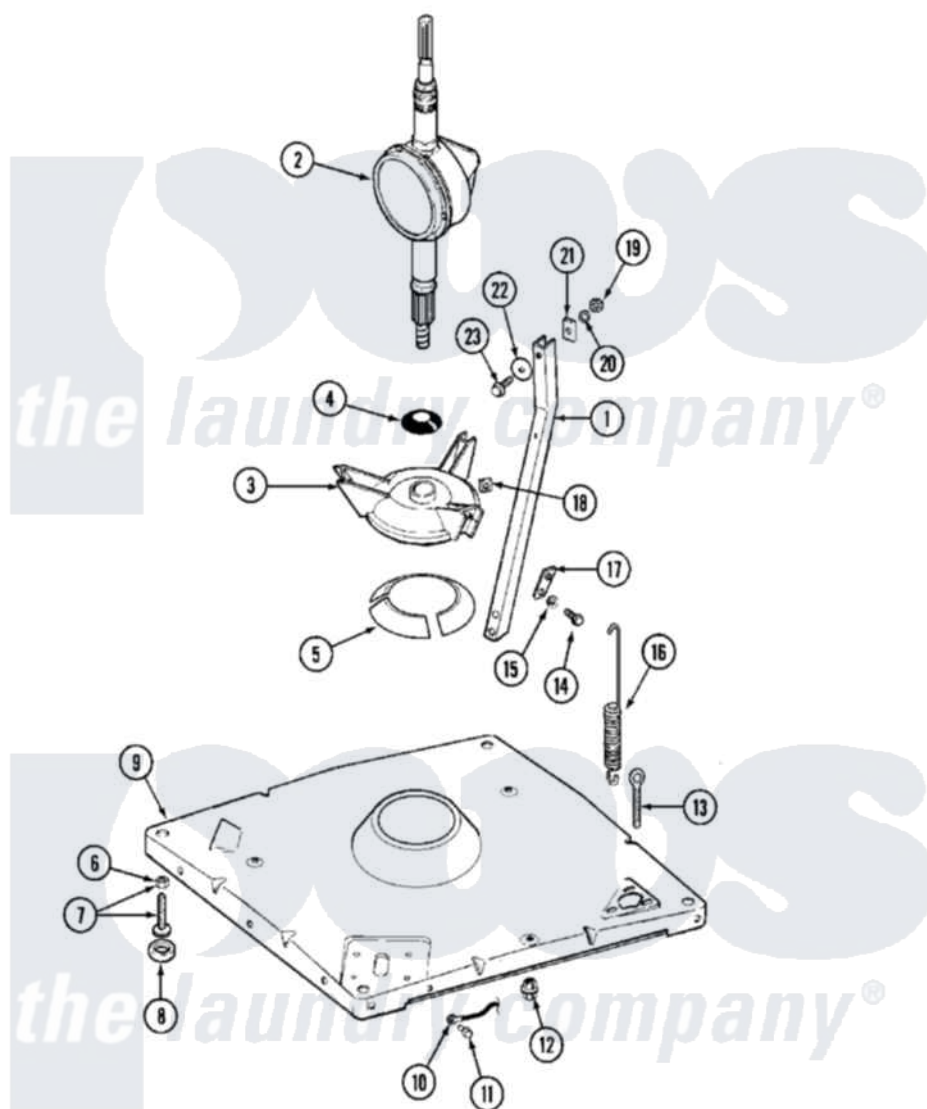

Maytag MAT25CSBIL 09 - BASE

Maytag [Commercial Maytag MAT25CSBIL Washer Parts](#) Parts Diagram 09 - BASE
 Click on the part number to view part

Item	Original Part Number	Replaced By	Status	Part Description
001	213100		Not Available	PART NOT USED
002	206708	6-2097790		Transmison
003	203725			Damper W/Bolt And Clip
004	211028	22001586		Deflector, Water
005	203956			Damper Pad Kit
006	210385			Lock Nut For Adjustable Leg
007	Y302699	22003428		Leg, Adjustable
008	210684			Foot, Adjustable Leg
009	203274			Base With Damper Pads
010	204807			Ground Wire, Supp. Plte To Top Cover
011	210186	3370225		Screw
012	211949			Nut, Adjustment Eyebolt
013	213120	216416		Bolt, Eye/Centering Spring
014	Y015627			Screw- Hex
015	911852	486009		Lockwasher
016	213054			Centering Spring - 3 Used

017	213073		Washer, Double Brace
018	Y052785		Nut, Brace To Damper
019	Y052734		Nut, Carrage Bolts And Bracket
020	Y054867		Washer, Lock
021	212979	Not Available	WASHER, TUB BRACE
022	211100		Washer, Outer Tub
023	200744	W10175939	Bolt
"	205254	W10175938	Bolt
024	200803		Green Wire, Motor To Capacitor
"	201101		Capacitor
"	211149		Clip, Capacitor